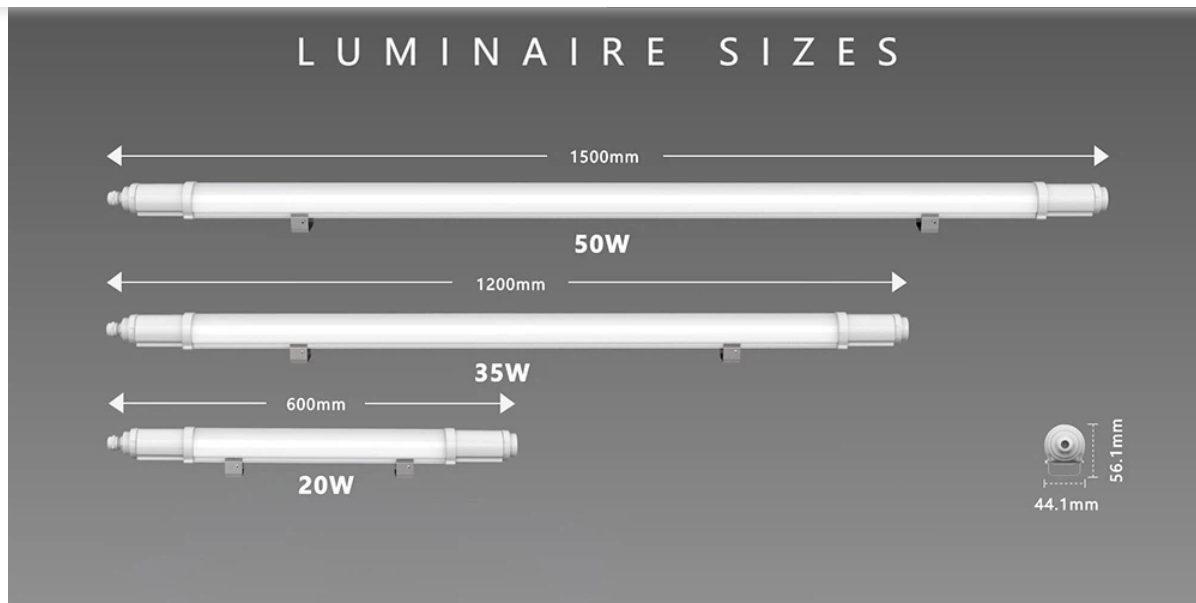

Halley series 4ft linear pendant led lighting as our latest economic version 4ft linear pendant led lighting.

It is available with blue tooth version.

Turn common landscapes, facades or outdoor areas to unique spaces by Mason HALLEY 4ft linear pendant led lighting. Halley, 4ft linear pendant led lighting family range provides efficient visual comfort – not only by way of future proof light sources and control gear but also through optimum and effective lighting technology for a wide variety of applications. Our product range contains everything from Flexible Light Lines, Rigid Light Lines, In-ground luminaires and Grazer. Turn common landscapes, industrial areas, parking lots, facades or other outdoor areas to unique spaces.

WIRE THROUGH CONNECT

Application

Parking garages/stairwells; /docks; /subway station; canopy; walk-in refrigerators; awning; outdoor application...

Features

- 20W 35W 50W
- Up to 145Lm/W
- SDCM<5
- Flicker Free
- Bipolar driver with two Piezoresistors,Open and Short circuit protection
- With 3*1.5mm²go through wiring for series connection, support to connect 20pcs 1.5M 50W

•Bluetooth & Microwave Sensor optional

•IP65, IK08

Light Distribution

Product Dimension

Technical parameter

Model No.	System Power	Length(mm)	Luminous Efficiency	Weight(kg)
MS-LL1550-50B	50W	1500mm	145lm/W	0.8
MS-LL1235-50B	35W	1200mm	145lm/W	0.65
MS-LL0620-50B	20W	600mm	145lm/W	0.4