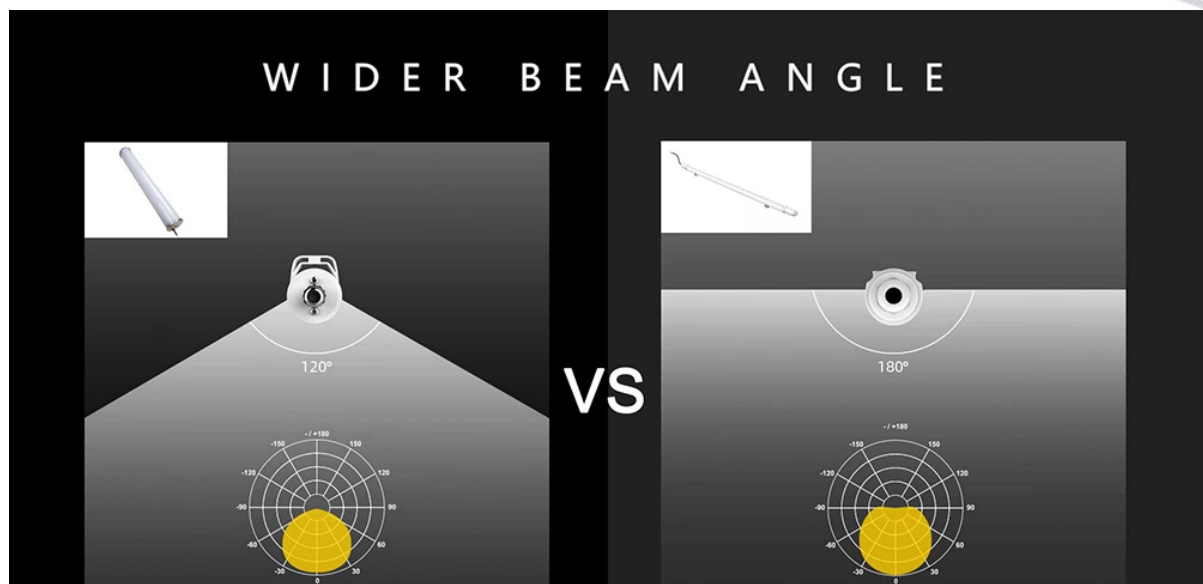

Halley series 4ft linear pendant led lighting as our latest economic version 4ft linear pendant led lighting.

It is available with blue tooth version.

Turn common landscapes, facades or outdoor areas to unique spaces by Mason HALLEY 4ft linear pendant led lighting. Halley, 4ft linear pendant led lighting family range provides efficient visual comfort – not only by way of future proof light sources and control gear but also through optimum and effective lighting technology for a wide variety of applications. Our product range contains everything from Flexible Light Lines, Rigid Light Lines, In-ground luminaires and Grazer. Turn common landscapes, industrial areas, parking lots, facades or other outdoor areas to unique spaces.

They are exposed to dirt, atmospheric influences and extreme temperature fluctuations. They have to stand up to enormous stress more than other luminaires