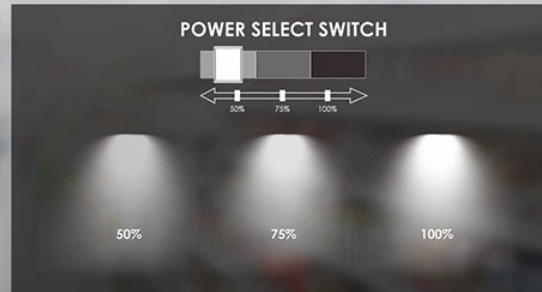

Wireless remote control & programmable
Motion sensor optional and settable

WIRE THROUGH CONNECT