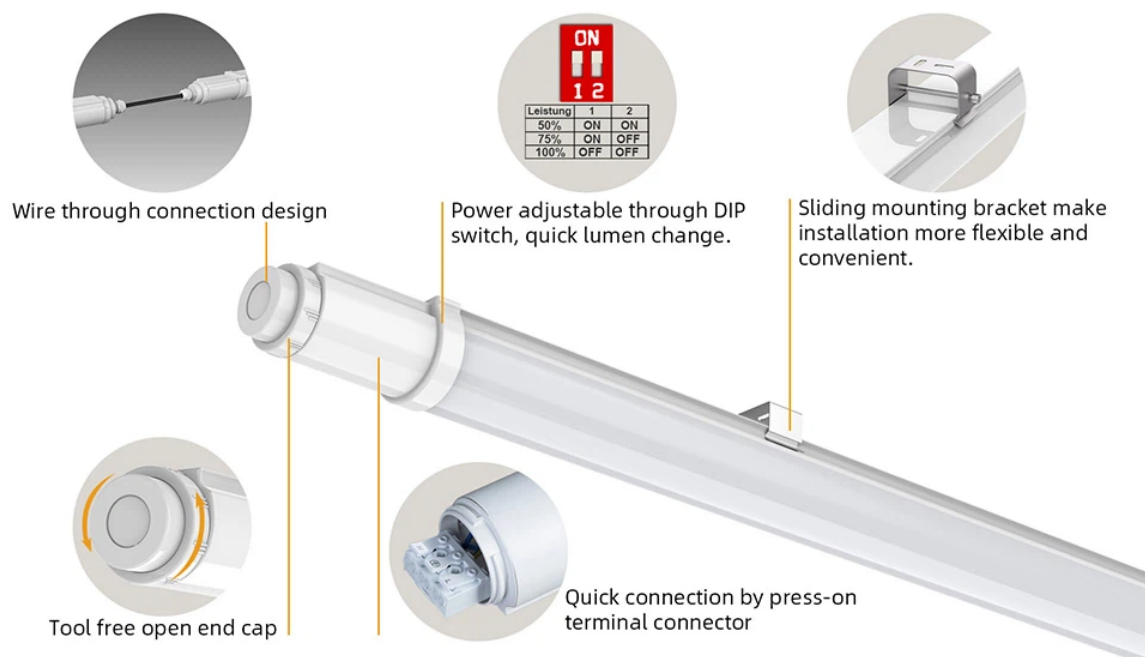

Halley series 4ft linear pendant led lighting as our latest economic version 4ft linear pendant led lighting.

It is available with blue tooth version.

Turn common landscapes, facades or outdoor areas to unique spaces by Mason HALLEY 4ft linear pendant led lighting. Halley, 4ft linear pendant led lighting family range provides efficient visual comfort – not only by way of future proof light sources and control gear but also through optimum and effective lighting technology for a wide variety of applications. Our product range contains everything from Flexible Light Lines, Rigid Light Lines, In-ground luminaires and Grazer. Turn common landscapes, industrial areas, parking lots, facades or other outdoor areas to unique spaces.

They are exposed to dirt, atmospheric influences and extreme temperature fluctuations. They have to stand up to enormous stress more than other luminaires

Wireless remote control & programmable
Motion sensor optional and settable

WIRE THROUGH CONNECT

Application

Parking garages/stairwells; /docks; /subway station; canopy; walk-in refrigerators; awning; outdoor application...

Features

- 20W 35W 50W
- Up to 145Lm/W
- SDCM<5
- Flicker Free
- Bipolar driver with two Piezoresistors,Open and Short circuit protection
- With 3*1.5mm²go through wiring for series connection, support to connect 20pcs 1.5M 50W