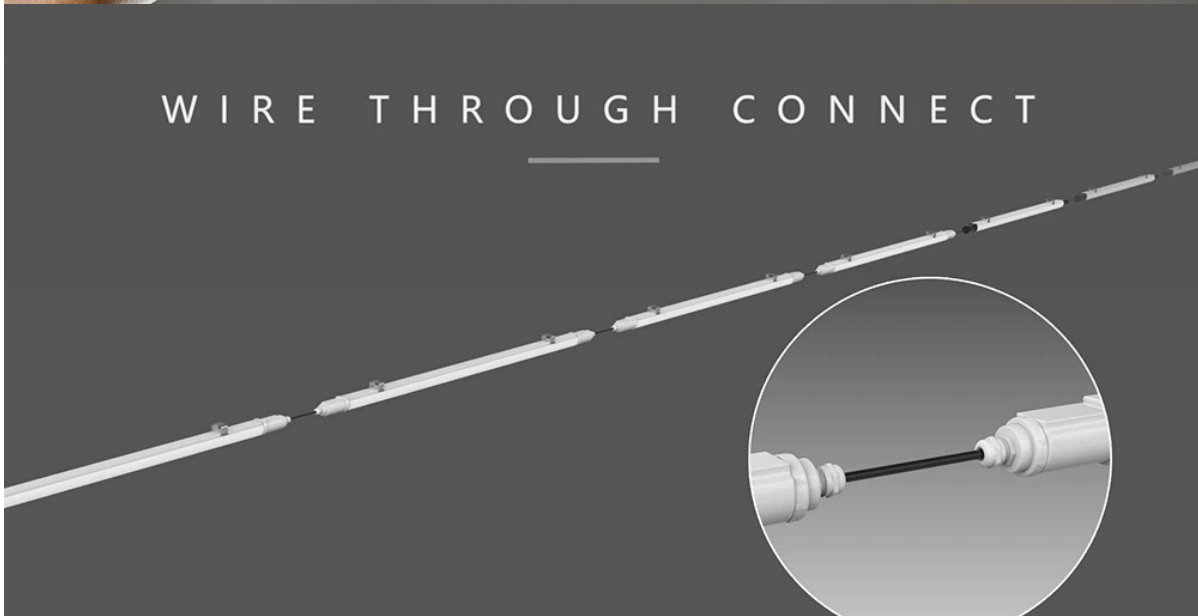

Halley series 4ft linear pendant led lighting as our latest economic version 4ft linear pendant led lighting.

It is available with blue tooth version.

Turn common landscapes, facades or outdoor areas to unique spaces by Mason HALLEY 4ft linear pendant led lighting. Halley, 4ft linear pendant led lighting family range provides efficient visual comfort – not only by way of future proof light sources and control gear but also through optimum and effective lighting technology for a wide variety of applications. Our product range contains everything from Flexible Light Lines, Rigid Light Lines, In-ground luminaires and Grazer. Turn common landscapes, industrial areas, parking lots, facades or other outdoor areas to unique spaces.

They are exposed to dirt, atmospheric influences and extreme temperature fluctuations. They have to stand up to enormous stress more than other luminaires

Wireless remote control & programmable
Motion sensor optional and settable

WIRE THROUGH CONNECT

Application

Parking garages/stairwells; /docks; /subway station; canopy; walk-in refrigerators; awning; outdoor application...

Features

- 20W 35W 50W
- Up to 145Lm/W
- SDCM<5
- Flicker Free
- Bipolar driver with two Piezoresistors,Open and Short circuit protection
- With 3*1.5mm²go through wiring for series connection, support to connect 20pcs 1.5M 50W

Hot Tags: 4ft linear pendant LED lighting, China, suppliers, manufacturers, wholesale, price, for sale, 130w Automatic Solar Street Light, LED Cobra Head Street Light, 100w led ufo high bay, 80w LED High Bay Light, LED Street Light 20w, whole sale highbay LED