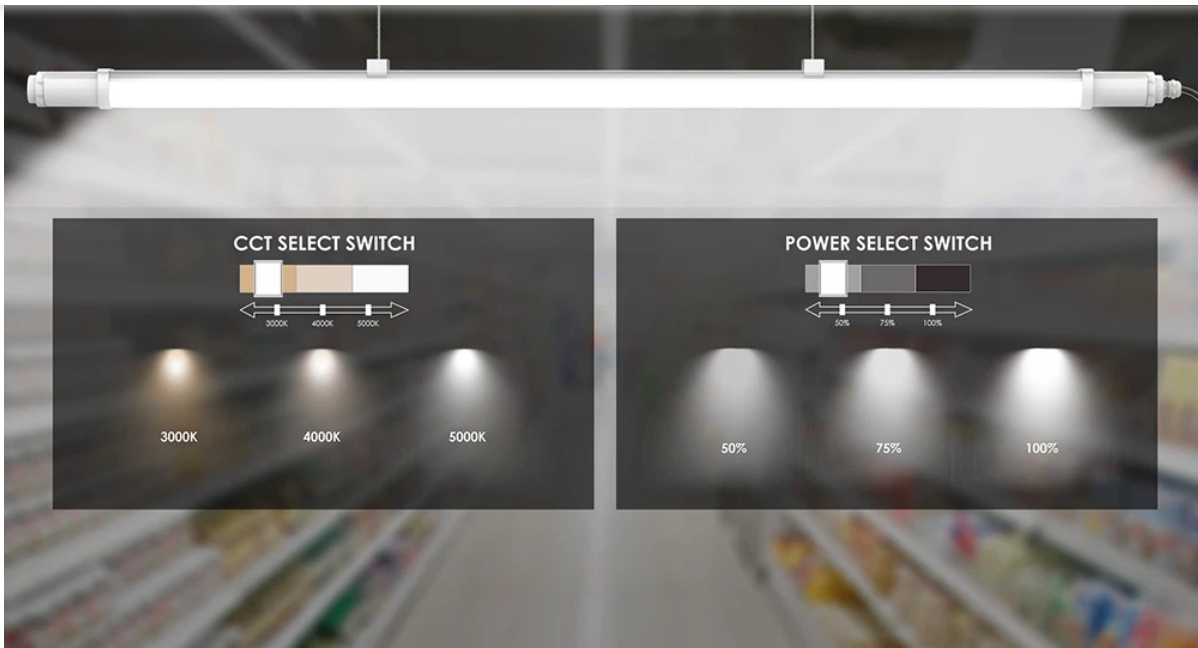

Halley series 4ft linear pendant led lighting as our latest economic version 4ft linear pendant led lighting.

It is available with blue tooth version.

Turn common landscapes, facades or outdoor areas to unique spaces by Mason HALLEY 4ft linear pendant led lighting. Halley, 4ft linear pendant led lighting family range provides efficient visual comfort – not only by way of future proof light sources and control gear but also through optimum and effective lighting technology for a wide variety of applications. Our product range contains everything from Flexible Light Lines, Rigid Light Lines, In-ground luminaires and Grazer. Turn common landscapes, industrial areas, parking lots, facades or other outdoor areas to unique spaces.

They are exposed to dirt, atmospheric influences and extreme temperature fluctuations. They have to stand up to enormous stress more than other luminaires

Wireless remote control & programmable
Motion sensor optional and settable

WIRE THROUGH CONNECT

Application

Parking garages/stairwells; /docks; /subway station; canopy; walk-in refrigerators; awning; outdoor application...

Features

- 20W 35W 50W
- Up to 145Lm/W
- SDCM<5
- Flicker Free
- Bipolar driver with two Piezoresistors,Open and Short circuit protection
- With 3*1.5mm²go through wiring for series connection, support to connect 20pcs 1.5M 50W