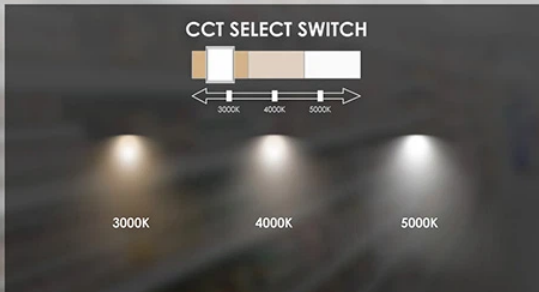

Wireless remote control & programmable
Motion sensor optional and settable

WIRE THROUGH CONNECT