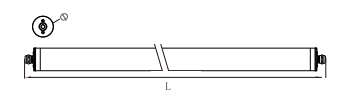

PATRON SERIES

LED TRI-PROOF LIGHT

12W-80W

Features

1. Ingress protection: IP67 / IP68, IP69K (Suitable for hotwater washing)
2. Mechanical Strength: IK08-10
3. UV resistance
4. Ammonia resistance
5. Corrosion resistance

Application

Car washing yard, Parking lot, Meat processing, Farm,
Food processing yard, Low temperature storage room, Department store

Technical parameter

Model No.	System Power	Luminous Efficiency	Diameter	Length(mm)
MS-LL060012-50BF	12W	≥ 130lm/W	φ48mm	0.6m
MS-LL060012-40BF	12W	≥ 130lm/W	φ48mm	0.6m
MS-LL012024-50BF	24W	≥ 130lm/W	φ48mm	1.2m
MS-LL012024-40BF	24W	≥ 130lm/W	φ48mm	1.2m
MS-LL015032-50BF	32W	≥ 130lm/W	φ48mm	1.5m
MS-LL015032-40BF	32W	≥ 130lm/W	φ48mm	1.5m
MS-LL060020-50BF	20W	≥ 130lm/W	φ70mm	0.6m
MS-LL060020-40BF	20W	≥ 130lm/W	φ70mm	0.6m
MS-LL012035-50BF	35W	≥ 130lm/W	φ70mm	1.2m
MS-LL012035-40BF	35W	≥ 130lm/W	φ70mm	1.2m
MS-LL015045-50BF	45W	≥ 130lm/W	φ70mm	1.5m
MS-LL015045-40BF	45W	≥ 130lm/W	φ70mm	1.5m
MS-LL060024-50BF	24W	≥ 130lm/W	φ100mm	0.6m
MS-LL060024-40BF	24W	≥ 130lm/W	φ100mm	0.6m
MS-LL012050-50BF	50W	≥ 130lm/W	φ100mm	1.2m
MS-LL012050-40BF	50W	≥ 130lm/W	φ100mm	1.2m
MS-LL150080-50BF	80W	≥ 130lm/W	φ100mm	1.5m
MS-LL150080-40BF	80W	≥ 130lm/W	φ100mm	1.5m