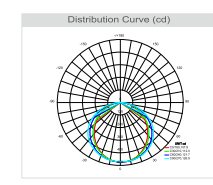

Application

Car washing yard, Parking lot, Meat processing, Farm,
Food processing yard, Low temperature storage room, Department store

Technical parameter

Model No.	System Power	Luminous Efficiency	Diameter	Length(mm)
MS-LL060012-50BF	12W	≥ 130lm/W	φ48mm	0.6m
MS-LL060012-40BF	12W	≥ 130lm/W	φ48mm	0.6m
MS-LL012024-50BF	24W	≥ 130lm/W	φ48mm	1.2m
MS-LL012024-40BF	24W	≥ 130lm/W	φ48mm	1.2m
MS-LL015032-50BF	32W	≥ 130lm/W	φ48mm	1.5m
MS-LL015032-40BF	32W	≥ 130lm/W	φ48mm	1.5m
MS-LL060020-50BF	20W	≥ 130lm/W	φ70mm	0.6m
MS-LL060020-40BF	20W	≥ 130lm/W	φ70mm	0.6m
MS-LL012035-50BF	35W	≥ 130lm/W	φ70mm	1.2m
MS-LL012035-40BF	35W	≥ 130lm/W	φ70mm	1.2m
MS-LL015045-50BF	45W	≥ 130lm/W	φ70mm	1.5m
MS-LL015045-40BF	45W	≥ 130lm/W	φ70mm	1.5m
MS-LL060024-50BF	24W	≥ 130lm/W	φ100mm	0.6m
MS-LL060024-40BF	24W	≥ 130lm/W	φ100mm	0.6m
MS-LL012050-50BF	50W	≥ 130lm/W	φ100mm	1.2m
MS-LL012050-40BF	50W	≥ 130lm/W	φ100mm	1.2m
MS-LL150080-50BF	80W	≥ 130lm/W	φ100mm	1.5m
MS-LL150080-40BF	80W	≥ 130lm/W	φ100mm	1.5m