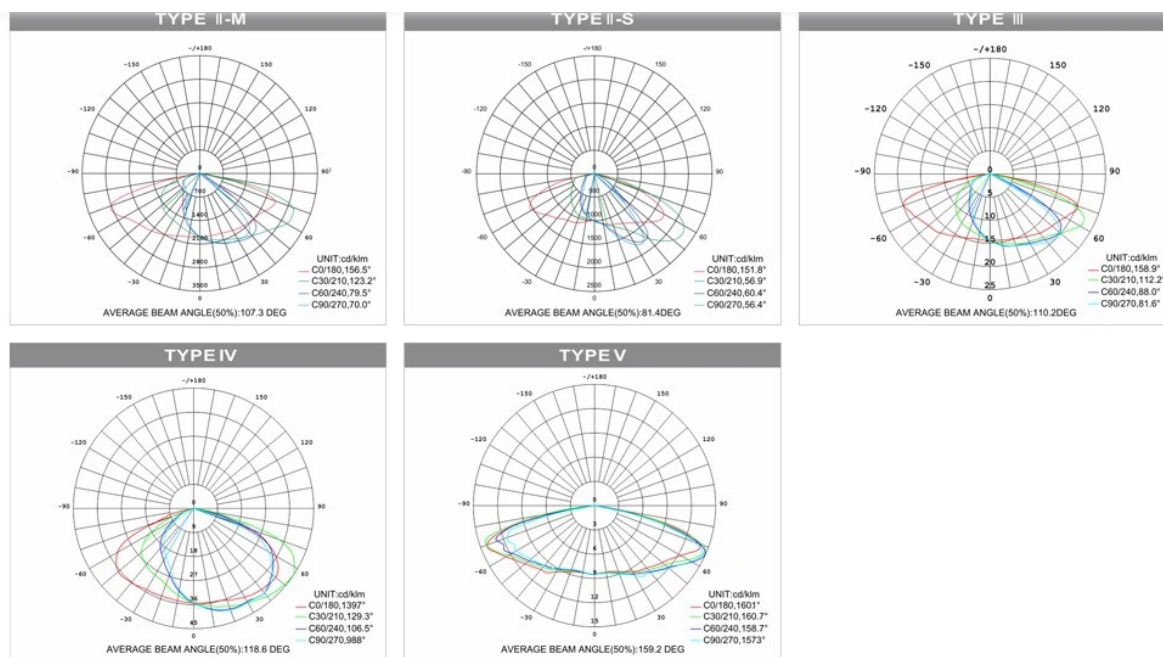

Intergrated Lens Design

Type 2, type 3, type 4, type 5 of lens for optional.

Various Light Source Options

3030, 2835, 5050 of light source can be optional. Luminous efficiency up to 180lm/W.

Product Dimension

Technical Specification

LANIS MINI					
Model No.	MS-ST2034060	MS-ST2035070	MS-ST2036080	MS-ST2037090	MS-ST2038100
Input voltage	100-277V	100-277V	100-277V	100-277V	100-277V
Power factor	>0.95	>0.95	>0.95	>0.95	>0.95
Power	60W	70W	80W	90W	100W
Light Distribution Type	Typell~V	Typell~V	Typell~V	Typell~V	Typell~V
Luminous efficiency	180LM/W	180LM/W	180LM/W	180LM/W	180LM/W
CCT	4000K-5000K	4000K-5000K	4000K-5000K	4000K-5000K	4000K-5000K
CRI	>70	>70	>70	>70	>70
IP	IP66	IP66	IP66	IP66	IP66
Warranty	5 years	5 years	5 years	5 years	5 years