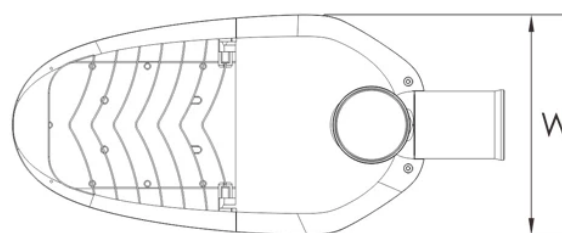

Intergrated Lens Design

Type 2, type 3, type 4, type 5 of lens for optional.

Various Light Source Options

3030, 2835, 5050 of light source can be optional. Luminous efficiency up to 180lm/W.

Product Dimension