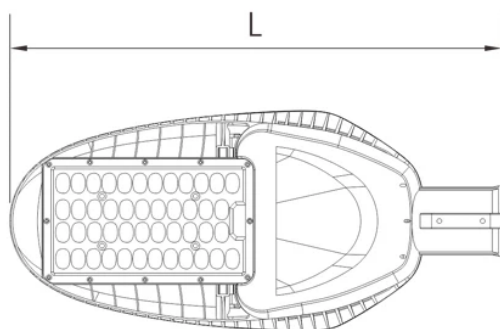

Intergrated Lens Design

Type 2, type 3, type 4, type 5 of lens for optional.

Various Light Source Options

3030, 2835, 5050 of light source can be optional. Luminous efficiency up to 180lm/W.

Product Dimension

Technical Specification

LANIS MINI					
Model No.	MS-ST2034060	MS-ST2035070	MS-ST2036080	MS-ST2037090	MS-ST2038100
Input voltage	100-277V	100-277V	100-277V	100-277V	100-277V
Power factor	>0.95	>0.95	>0.95	>0.95	>0.95
Power	60W	70W	80W	90W	100W
Light Distribution Type	Typell~V	Typell~V	Typell~V	Typell~V	Typell~V
Luminous efficiency	180LM/W	180LM/W	180LM/W	180LM/W	180LM/W
CCT	4000K-5000K	4000K-5000K	4000K-5000K	4000K-5000K	4000K-5000K
CRI	>70	>70	>70	>70	>70
IP	IP66	IP66	IP66	IP66	IP66
Warranty	5 years	5 years	5 years	5 years	5 years