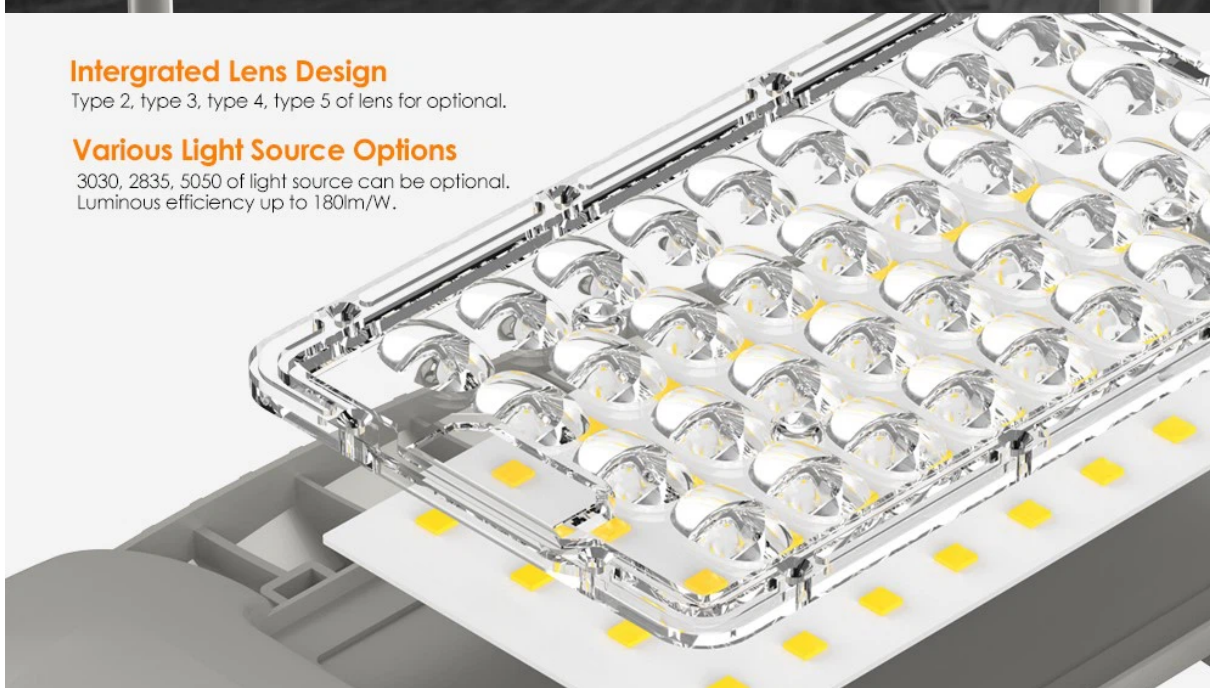

Lamis use high efficient LED light source and professional optical lens, It is a professional lighting solution for roads and parking areas.

Features

- lamis series provide wide wattages range from 20W to 300W with five sizes and different power.
- Integrated lamp arm with diameter $\phi 60\text{mm}$. Pads can be added for smaller size(Micro $\phi 50\text{mm}$).
- Interface with light control holes, can be equipped with 3-7pin light control.
- Integrated lens, luminous efficiency up to 180LM/W.
- Inherit ORO style, more economical.
- Upper open cover lamp fixture.
- Upper cover and electrical parts can be quickly removed and replaced.
- Auto power disconnection switch can be optional.
- Type 2, type 3, type 4, type 5 of lens can be optional.
- 3030, 2835, 5050 of light source can be optional.
- Light and electric separation structure, lower temperature, longer life.
- With bars on the back for better heat conduction.

IP68 High Efficient Waterproof Design

Lamps Are Available With IP68 Waterproof Solution.

Heat Sink Housing Design

Integrated design of heat dissipating bars design With bars on the back for better heat conduction, increase the life of the lamp

Intergrated Lens Design

Type 2, type 3, type 4, type 5 of lens for optional.

Various Light Source Options

3030, 2835, 5050 of light source can be optional. Luminous efficiency up to 180lm/W.

Product Dimension