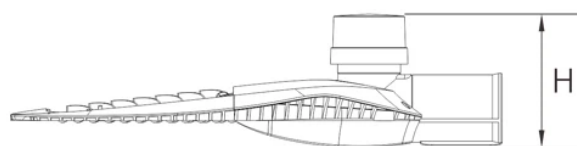

Intergrated Lens Design

Type 2, type 3, type 4, type 5 of lens for optional.

Various Light Source Options

3030, 2835, 5050 of light source can be optional. Luminous efficiency up to 180lm/W.

Product Dimension