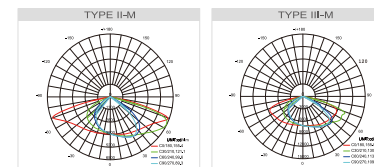

FALCON SERIES

LED STREET LIGHT

110W-150W

Features

1. NEMA standard interface light control holes can be equipped with light control
2. The back is smooth and not easy to accumulate dust
3. Lamp Arm Fit: 42 - 60 mm
4. Water tight level: IP66
5. Mechanical impacts protection rate: IK10
6. 10KV surge protection

Application

Collector road, Local road, Residential road, Country road