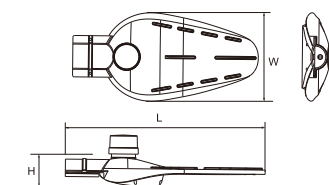

Application

Collector road, Local road, Residential road, Country road