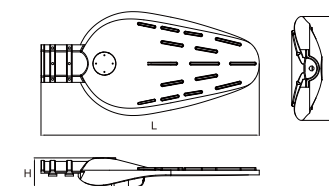

FALCON SERIES

LED STREET LIGHT

110W-150W

Features

1. NEMA standard interface light control holes can be equipped with light control
2. The back is smooth and not easy to accumulate dust
3. Lamp Arm Fit: 42 - 60 mm
4. Water tight level: IP66
5. Mechanical impacts protection rate: IK10
6. 10KV surge protection

Application

Collector road, Local road, Residential road, Country road