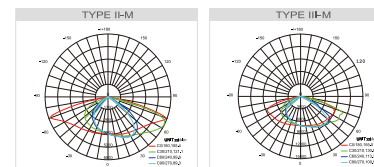

Application

Collector road, Local road, Residential road, Country road