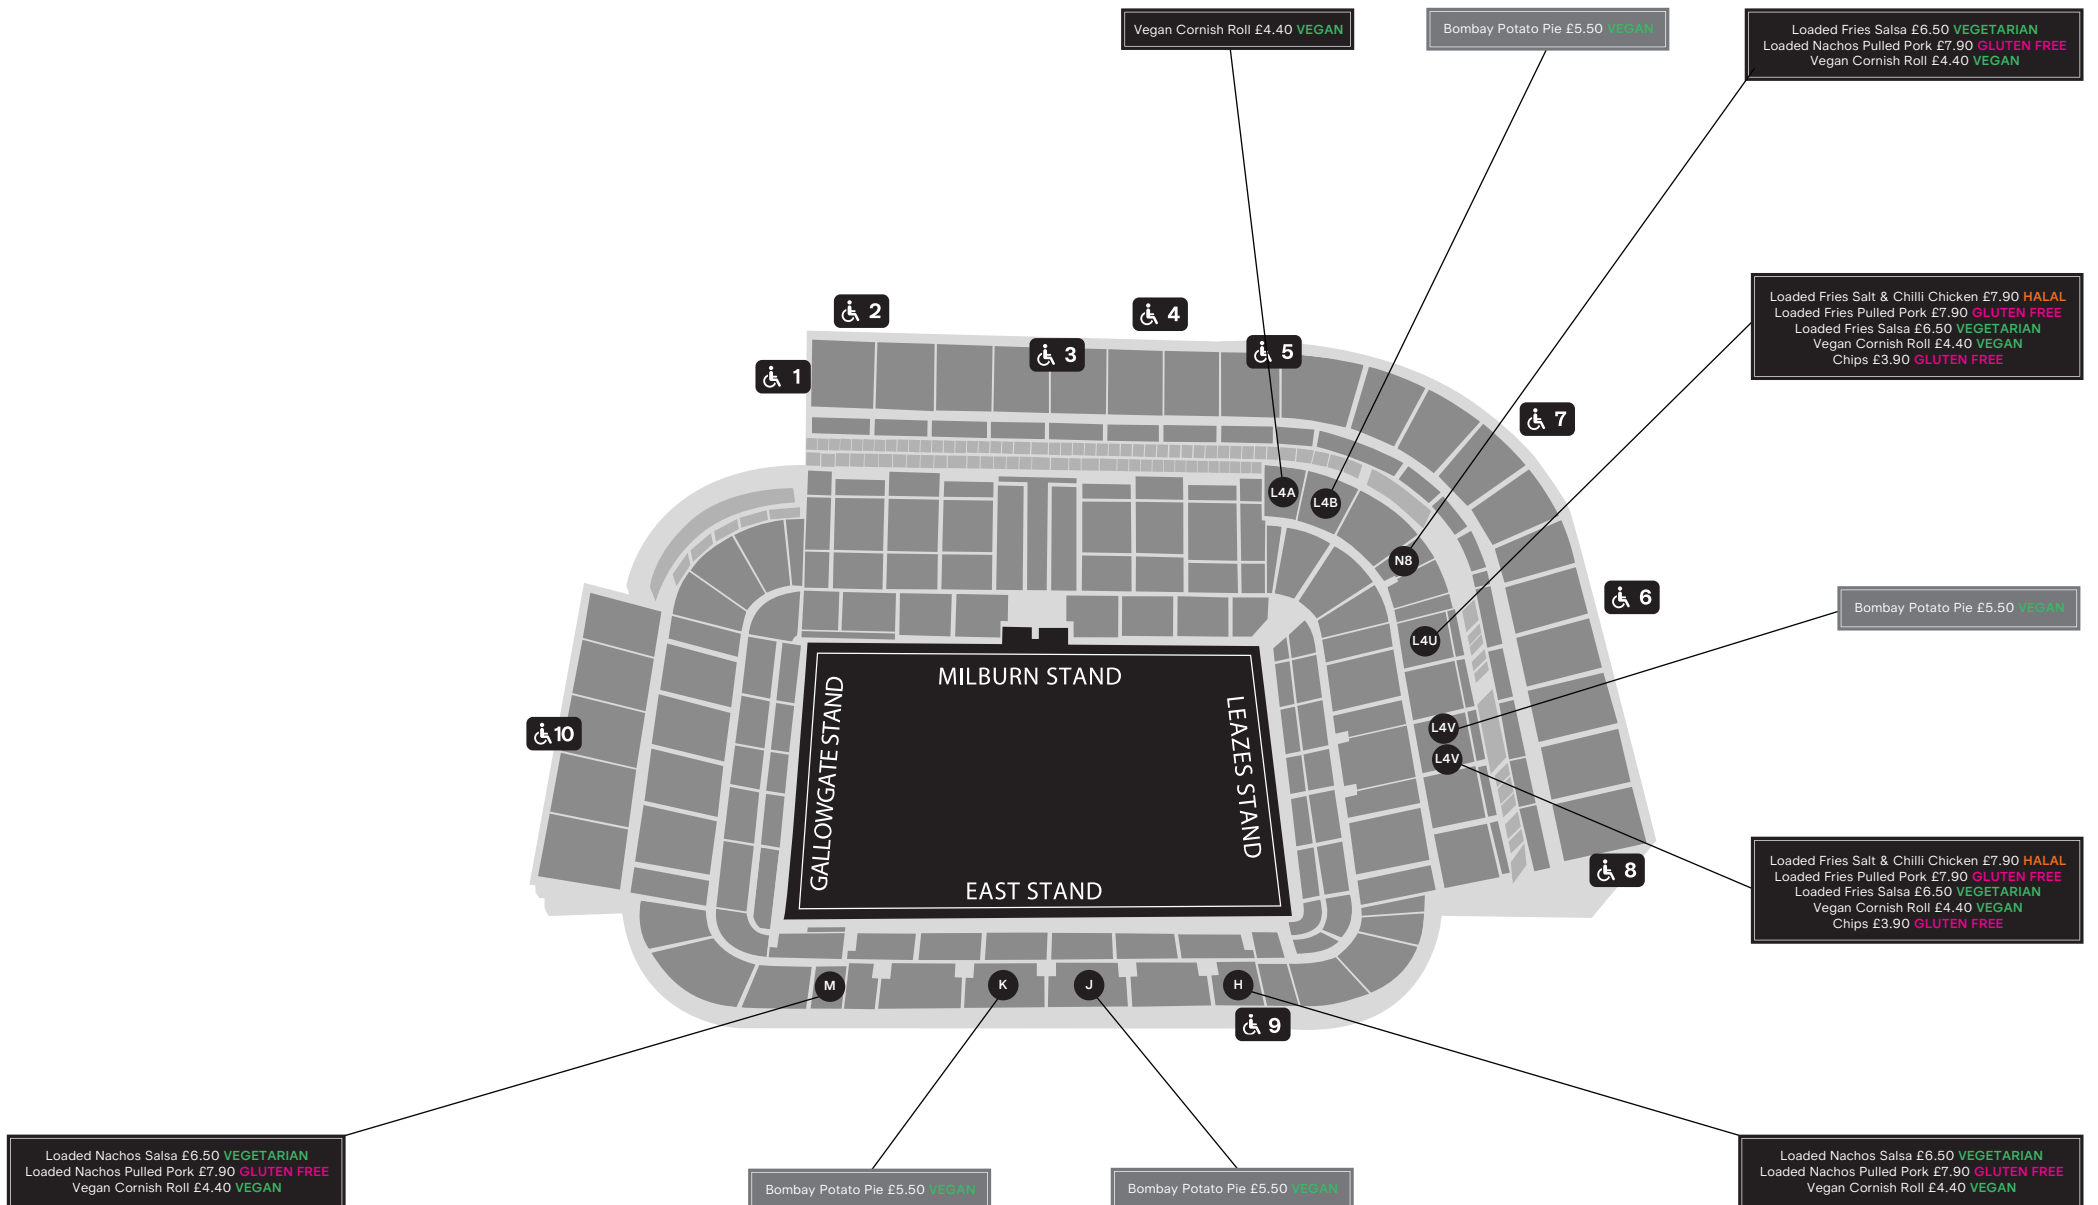

**NEWCASTLE UNITED'S
INCLUSIVE DIETARY OPTIONS**

NEWCASTLE UNITED'S INCLUSIVE DIETARY OPTIONS - LEVEL 7

NEWCASTLE UNITED'S INCLUSIVE DIETARY OPTIONS - UPPER TIER

NEWCASTLE UNITED'S INCLUSIVE DIETARY OPTIONS - LOWER TIER