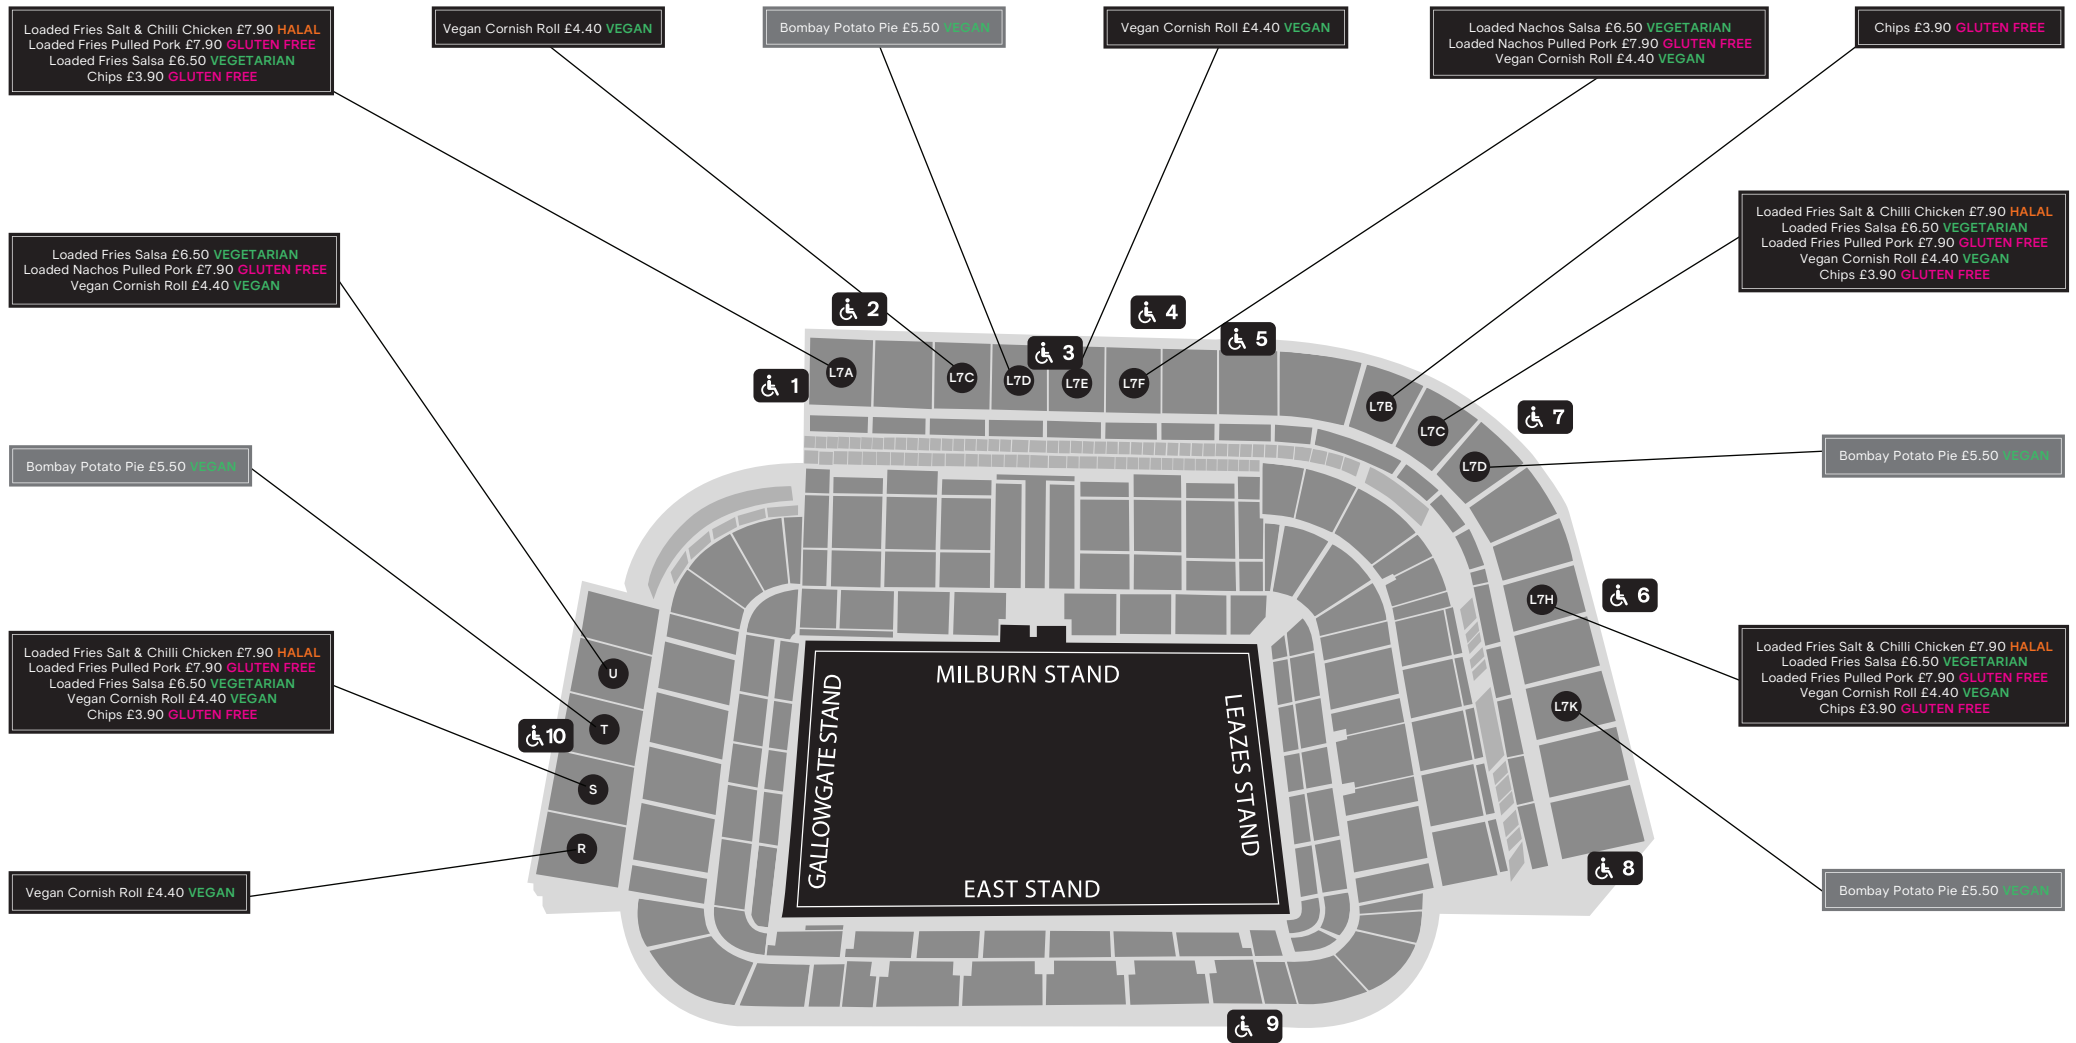

**NEWCASTLE UNITED'S
INCLUSIVE DIETARY OPTIONS**

NEWCASTLE UNITED'S INCLUSIVE DIETARY OPTIONS - LEVEL 7

NEWCASTLE UNITED'S INCLUSIVE DIETARY OPTIONS - UPPER TIER

NEWCASTLE UNITED'S INCLUSIVE DIETARY OPTIONS - LOWER TIER