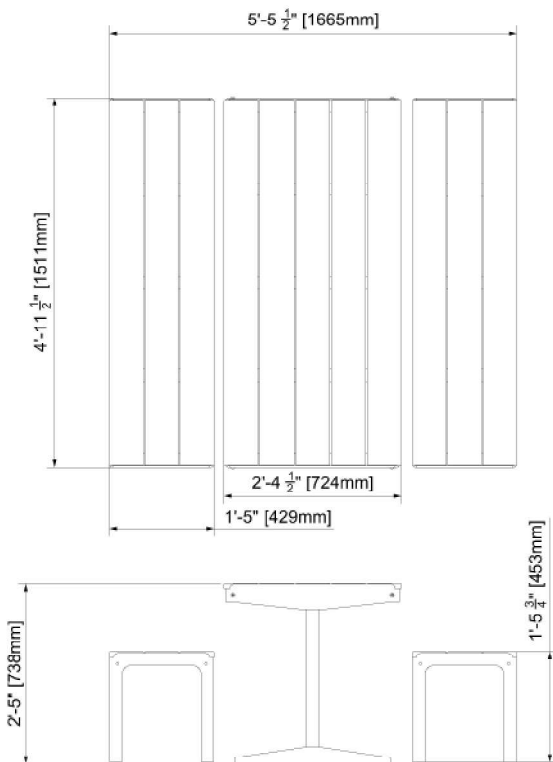

## CARACTERISTICS

Wide and comfortable benches, not attached to the table, which allows the distance between the benches and the table to be adjusted during installation.

Total dimension: 5'6" (1.65m) x 4'11" (1.51m)

Bench height: 18" (0.45m)

Table Height: 2'5" (0.74m)

## COULEURS DISPONIBLES - SURFACE PLASTIQUE (1'')