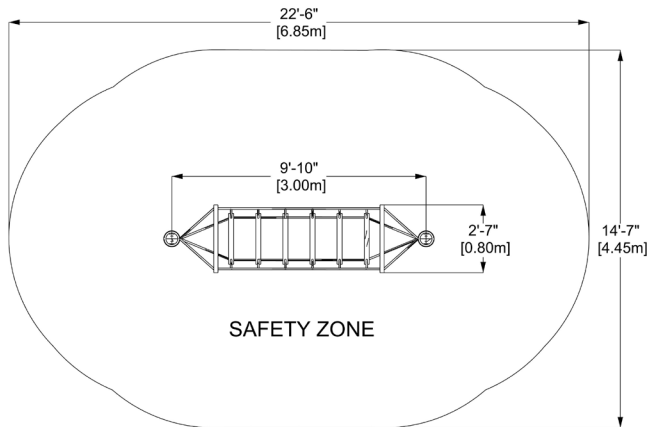

Netscape - Bridge

EP-CN-NES1008 (ASTM & CSA)

CARACTÉRISTIQUES

Age Group: 18 months-5 & 5-12 years old
 Fall height: 2'-1"
 Capacity: 6
 Safety Zone: 23'-6" x 14'-11" (7.16 x 4.56m)

MATÉRIAUX

Structure: galvanized and powder coated steel OR 8" (20,5cm) minimum Cedar log;
 Cables: braided UV-resistant nylon over seven (7) galvanized steel cables; 0,8" (20mm) diameter;
 Mechanical Assembly: Seamless 2" diameter aluminum crimped cross joint castings.
 *Available with or without accessories.

TYPES D'ANCRAGE

Concrete bases.

VALEUR DE JEUX

The Netscape provides challenging play. It allows for children to climb and to observe while socializing, as well as developing their strenght. It is a place where they gather and develop their motor skills.