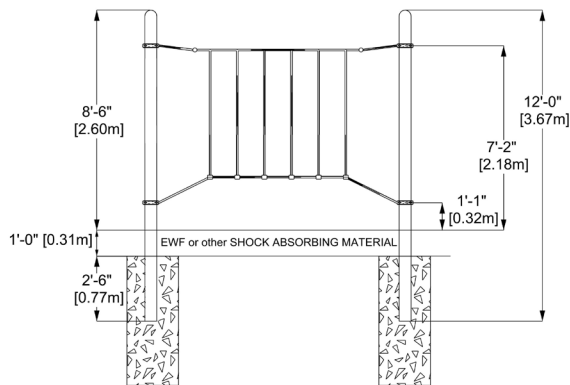

Netscape - Bridge

EP-CN-NES1008 (ASTM & CSA)

CARACTÉRISTIQUES

Age Group: 18 months-5 & 5-12 years old
Fall height: 2'-1"
Capacity: 6
Safety Zone: 23'-6" x 14'-11" (7.16 x 4.56m)

MATÉRIAUX

Structure: galvanized and powder coated steel OR 8" (20,5cm) minimum Cedar log;
Cables: braided UV-resistant nylon over seven (7) galvanized steel cables; 0,8" (20mm) diameter;
Mechanical Assembly: Seamless 2" diameter aluminum crimped cross joint castings.
*Available with or without accessories.

TYPES D'ANCRAGE

Concrete bases.

VALEUR DE JEUX

The Netscape provides challenging play. It allows for children to climb and to observe while socializing, as well as developing their strenght. It is a place where they gather and develop their motor skills.

AVAILABLE COLORS - STRUCTURE

AVAILABLE COLORS - CABLES