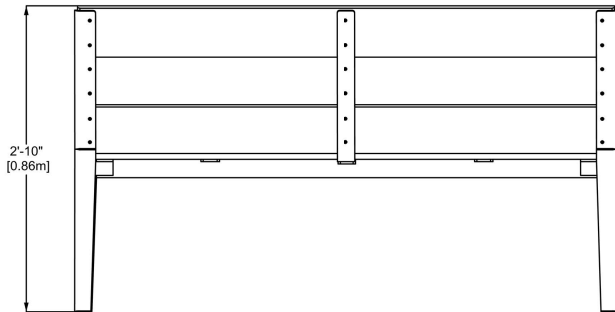

Bench with armrest

EP-UFS-CHAB8000

CHARACTERISTICS

* Buddy bench
 length : 59 1/2" (1,5m)
 deep: 23" (0,58m)
 seat height : 17 3/4" (0,30m)
 total height: 33 11/16" (0,86m)

MATERIAL

Structure: Galvanized steel coated with baked polyester powdercoat
 Surface: Wooden or plastic boards.

INSTALLATION METHOD

Mechanical anchor in concrete slab

AVAILABLE COLORS - PLASTIC

AVAILABLE - WOOD & PLASTIC WOOD

AVAILABLE COLORS - STRUCTURE