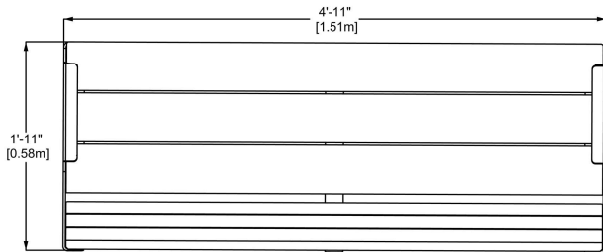

Bench with armrest

EP-UFS-CHAB8000

CHARACTERISTICS

* Buddy bench
 length : 59 1/2" (1,5m)
 deep: 23" (0,58m)
 seat height : 17 3/4" (0,30m)
 total height: 33 11/16" (0,86m)

MATERIAL

Structure: Galvanized steel coated with baked polyester powdercoat
 Surface: Wooden or plastic boards.

INSTALLATION METHOD

Mechanical anchor in concrete slab

AVAILABLE COLORS - PLASTIC

AVAILABLE - WOOD & PLASTIC WOOD

AVAILABLE COLORS - STRUCTURE