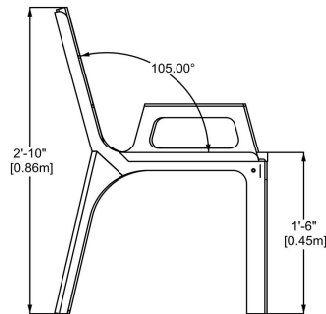

INSTALLATION METHOD

Mechanical anchor in concrete slab