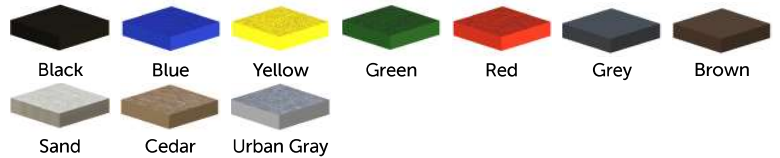

Bench with armrest

EP-UFS-CHAB8000

CHARACTERISTICS

* Buddy bench
 length : 59 1/2" (1,5m)
 deep: 23" (0,58m)
 seat height : 17 3/4" (0,30m)
 total height: 33 11/16" (0,86m)

MATERIAL

Structure: Galvanized steel coated with baked polyester powdercoat
 Surface: Wooden or plastic boards.

INSTALLATION METHOD

Mechanical anchor in concrete slab

AVAILABLE COLORS - PLASTIC

AVAILABLE - WOOD & PLASTIC WOOD

AVAILABLE COLORS - STRUCTURE