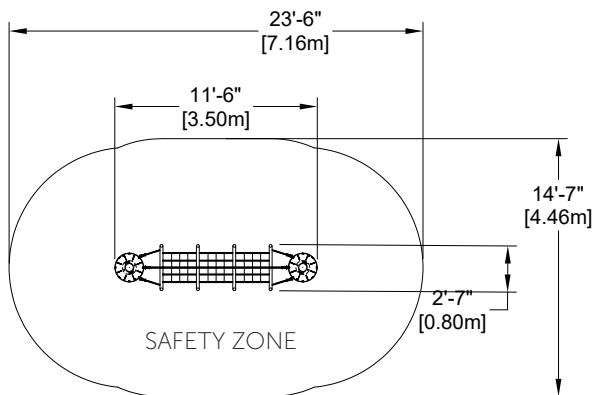

## CHARACTERISTICS

Age Group : 5-12 years old  
 Fall Height : 1'-7" (0.5m)  
 Capacity :3  
 Safety Zone : 23'-6" x 14'-7" (7.16m x 4.46m)

## MATERIALS

Structure : galvanized and powder coated steel;  
 Cables : braided UV-resistant nylon over seven (7) galvanized steel cables; 0,8" (20mm) diameter;  
 Mechanical Assembly : seamless 2" (51mm) diameter aluminum crimped cross joint castings.