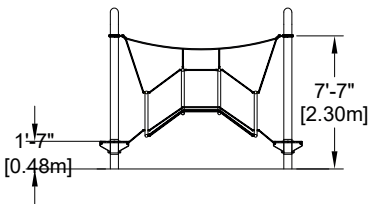

## CHARACTERISTICS

Age Group : 5-12 years old  
 Fall Height : 1'-7" (0.5m)  
 Capacity :3  
 Safety Zone : 23'-6" x 14'-7" (7.16m x 4.46m)

## MATERIALS

Structure : galvanized and powder coated steel;  
 Cables : braided UV-resistant nylon over seven (7) galvanized steel cables; 0,8" (20mm) diameter;  
 Mechanical Assembly : seamless 2" (51mm) diameter aluminum crimped cross joint castings.