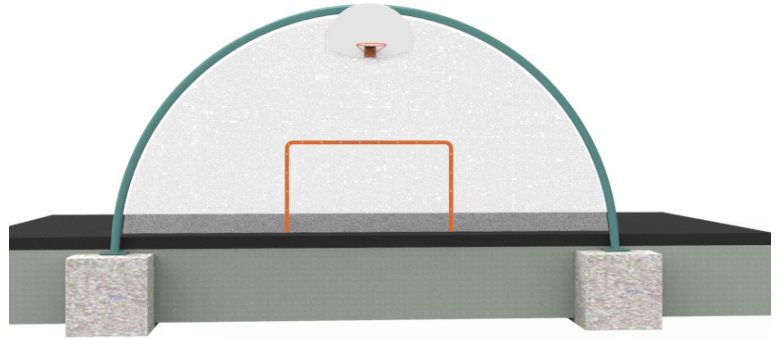

# Archsket

### CHARACTERISTICS

The Archsket has a basketball hoops with a stainless steel mesh netting to delimit the playing area and keep the ball in the court.

### MATERIALS

**Arch:** 5 "diameter steel tube, galvanized and painted with baked electrostatic paint.

**Net:** stainless steel.

**Basketball backboard:** white painted aluminum casting.