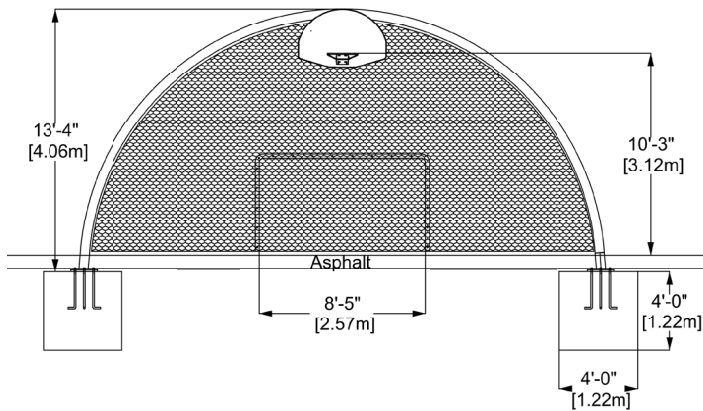

### CHARACTERISTICS

The Archsket has a basketball hoops with a stainless steel mesh netting to delimit the playing area and keep the ball in the court.