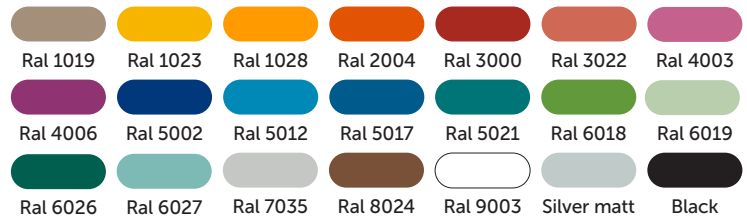

### MATERIALS

**Arch:** 5 "diameter steel tube, galvanized and painted with baked electrostatic paint.

**Net:** stainless steel.

**Basketball backboard:** white painted aluminum casting.

### AVAILABLE COLORS - POSTS

### AVAILABLE COLORS - BASKETBALL BACKBOARD

### AVAILABLE COLORS - BASKETBALL HOOP