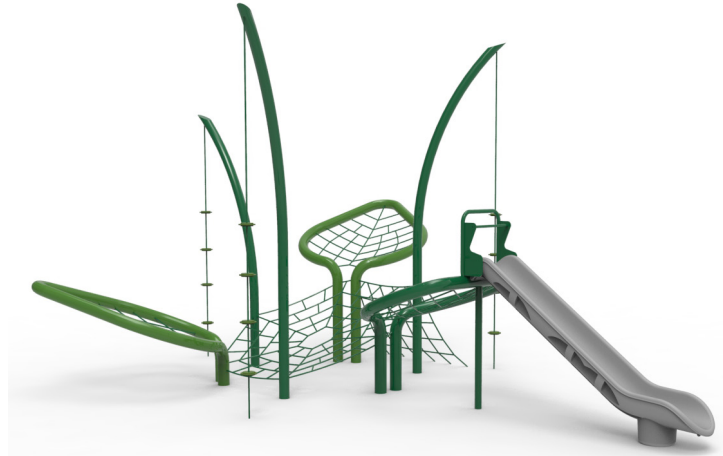

Small Foliage

EP-CT-FOL1000 (ASTM)

CHARACTERISTICS

Age Group: 5-12 years old
 Height (structure): 13'-6"
 Fall Height: 6'-11" (2.11m)
 Capacity: 12
 Safety Zone: 35'-8" x 29' (10.87m x 8.85m)

MATERIALS

Structure: galvanized and powder coated steel;
Cables: braided UV-resistant nylon over seven (7) galvanized steel cables; 0.8" (20mm) diameter;
Mechanical Assembly: seamless 2" (51mm) diameter aluminum crimped cross joint castings.
Slide: Rotomolded plastic.

INSTALLATION METHOD

Concrete base footing.

PLAY VALUE

This equipment provides challenging play either solo or in group. The shape allows for children to climb and to observe while socializing and play pretend play. It is a place where they gather and develop their motor skills.

INSTALLATION DETAILS

AVAILABLE COLORS - STRUCTURE

AVAILABLE COLORS - ROTOMOLDED PLASTIC

AVAILABLE COLORS - CABLES