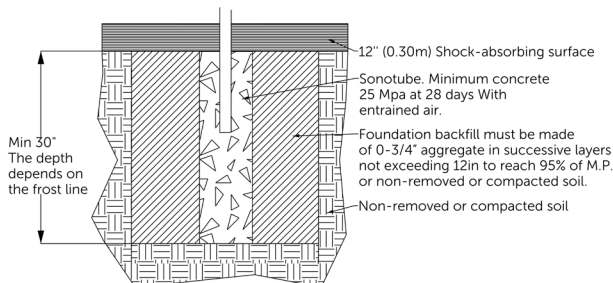

Small Foliage

EP-CT-FOL1000 (ASTM)

CHARACTERISTICS

Age Group: 5-12 years old
 Height (structure): 13'-6"
 Fall Height: 6'-11" (2.11m)
 Capacity: 12
 Safety Zone: 35'-8" x 29' (10.87m x 8.85m)

MATERIALS

Structure: galvanized and powder coated steel;
Cables: braided UV-resistant nylon over seven (7) galvanized steel cables; 0.8" (20mm) diameter;
Mechanical Assembly: seamless 2" (51mm) diameter aluminum crimped cross joint castings.
Slide: Rotomolded plastic.

INSTALLATION METHOD

Concrete base footing.

PLAY VALUE

This equipment provides challenging play either solo or in group. The shape allows for children to climb and to observe while socializing and play pretend play. It is a place where they gather and develop their motor skills.

INSTALLATION DETAILS

AVAILABLE COLORS - STRUCTURE

AVAILABLE COLORS - ROTOMOLDED PLASTIC

AVAILABLE COLORS - CABLES