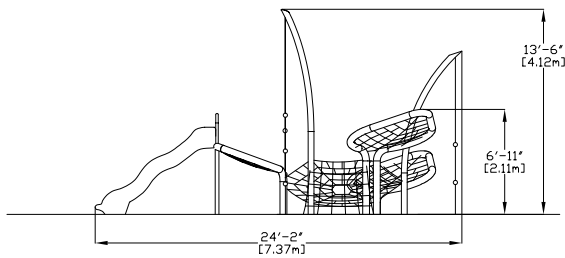

Small Foliage

EP-CT-FOL1000 (ASTM)

CHARACTERISTICS

Age Group: 5-12 years old
 Height (structure): 13'-6"
 Fall Height: 6'-11" (2.11m)
 Capacity: 12
 Safety Zone: 35'-8" x 29' (10.87m x 8.85m)

MATERIALS

Structure: galvanized and powder coated steel;
Cables: braided UV-resistant nylon over seven (7) galvanized steel cables; 0.8" (20mm) diameter;
Mechanical Assembly: seamless 2" (51mm) diameter aluminum crimped cross joint castings.
Slide: Rotomolded plastic.

INSTALLATION METHOD

Concrete base footing.

PLAY VALUE

This equipment provides challenging play either solo or in group. The shape allows for children to climb and to observe while socializing and play pretend play. It is a place where they gather and develop their motor skills.