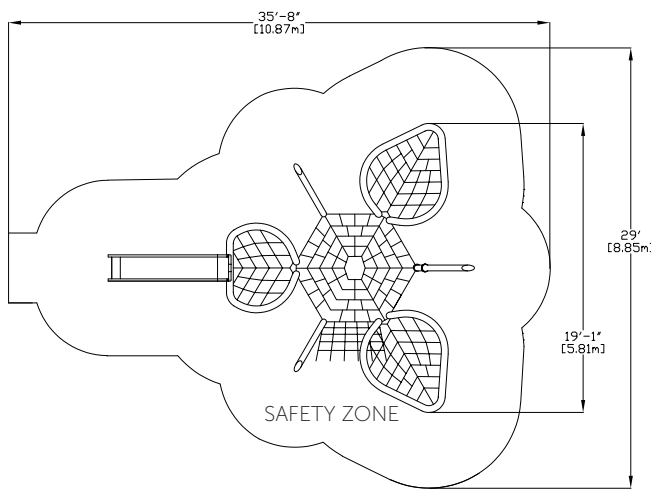

Small Foliage

EP-CT-FOL1000 (ASTM)

CHARACTERISTICS

Age Group: 5-12 years old
 Height (structure): 13'-6"
 Fall Height: 6'-11" (2.11m)
 Capacity: 12
 Safety Zone: 35'-8" x 29' (10.87m x 8.85m)

MATERIALS

Structure: galvanized and powder coated steel;
Cables: braided UV-resistant nylon over seven (7) galvanized steel cables; 0.8" (20mm) diameter;
Mechanical Assembly: seamless 2" (51mm) diameter aluminum crimped cross joint castings.
Slide: Rotomolded plastic.

INSTALLATION METHOD

Concrete base footing.

PLAY VALUE

This equipment provides challenging play either solo or in group. The shape allows for children to climb and to observe while socializing and play pretend play. It is a place where they gather and develop their motor skills.