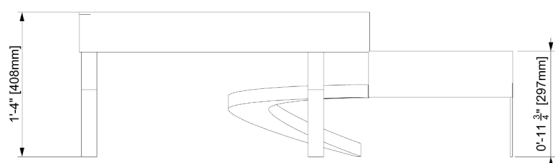

Play Table

EP-TOD-TJE02

CHARACTERISTICS

Multi-level play table, inclined planes between levels.

Dimensions : 48" x 32" (1,2m x 0,8m)

MATERIALS

Painted galvanized steel.

ANCHORS