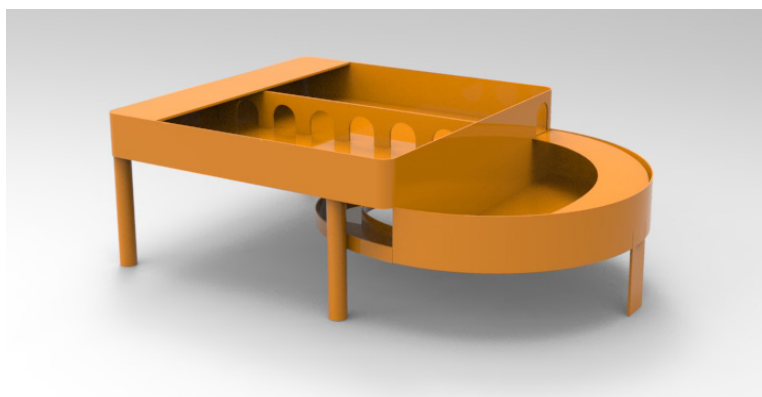

Play Table

EP-TOD-TJE02

CHARACTERISTICS

Multi-level play table, inclined planes between levels.

Dimensions : 48" x 32" (1,2m x 0,8m)

MATERIALS

Painted galvanized steel.

ANCHORS

Mechanical anchors in concrete slab.

PLAY VALUE

Kids can create different courses with small objects while using the different layers and small openings of the play table. It helps them develop their creativity, imagination and fine motor skills.

AVAILABLE COLORS - PAINT