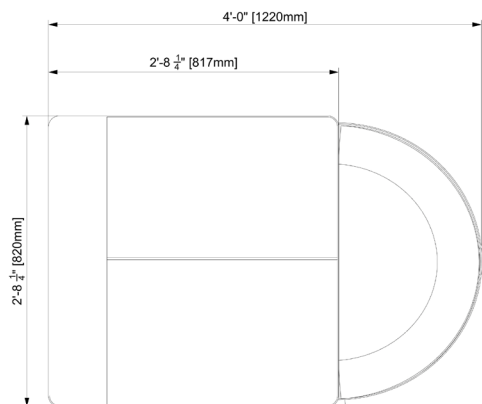

Play Table

EP-TOD-TJE02

CHARACTERISTICS

Multi-level play table, inclined planes between levels.

Dimensions : 48" x 32" (1,2m x 0,8m)

MATERIALS

Painted galvanized steel.

ANCHORS