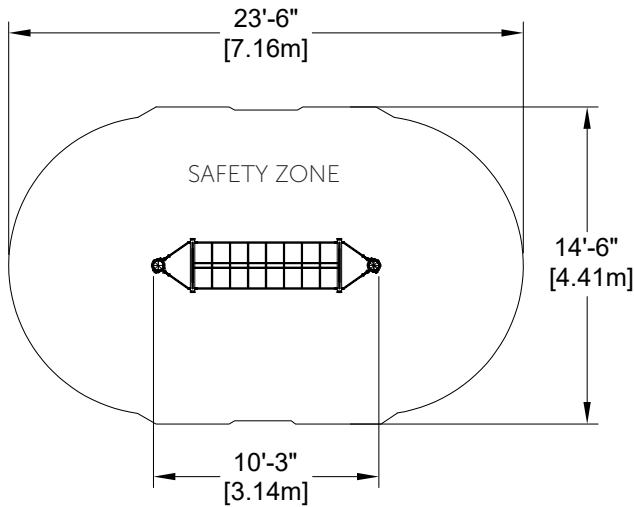

Netscape - V Bridge

EP-CT-NES1001 (ASTM & CSA)

CHARACTERISTICS

Age Group : 5-12 years old
 Fall Height : 1'-7" (0.5m)
 Capacity :3
 Safety Zone : 23'-6" x 14'-6" (7.16m x 4.41m)

MATERIALS

Structure : galvanized and powder coated steel;
 Cables : braided UV-resistant nylon over seven (7) galvanized steel cables; 0,8" (20mm) diameter;
 Mechanical Assembly : seamless 2" (51mm) diameter aluminum crimped cross joint castings.