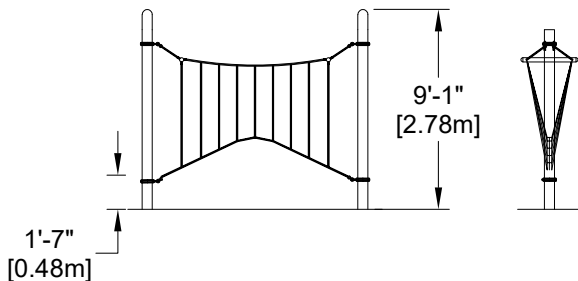

Netscape - V Bridge

EP-CT-NES1001 (ASTM & CSA)

CHARACTERISTICS

Age Group : 5-12 years old
 Fall Height : 1'-7" (0.5m)
 Capacity :3
 Safety Zone : 23'-6" x 14'-6" (7.16m x 4.41m)

MATERIALS

Structure : galvanized and powder coated steel;
 Cables : braided UV-resistant nylon over seven (7) galvanized steel cables; 0,8" (20mm) diameter;
 Mechanical Assembly : seamless 2" (51mm) diameter aluminum crimped cross joint castings.