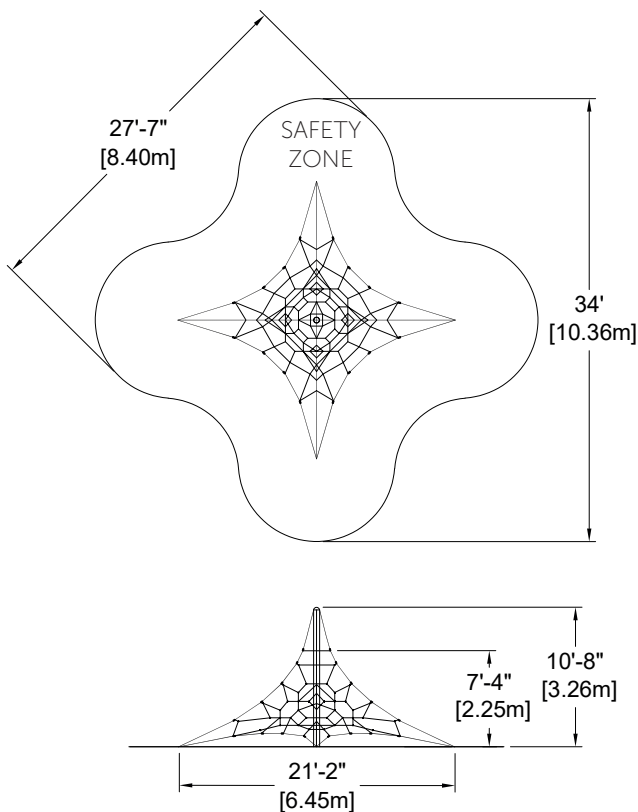

Single Mast Mini Net

EP-CN-SN1000 (ASTM & CSA)

CHARACTERISTICS

Age Group : 5-12 years old
 Height (structure) : 10'-8" (3,26m)
 Fall Height (CSA) : 7'-4" (2,25m)
 Fall Height (ASTM) : 6' (1,83m)
 Capacity : 22
 Safety Zone : 27'-7" x 34'-0" (8,40m x 10,36m)

MATERIALS

Structure : galvanized and powder coated steel;
 Cables : braided UV-resistant nylon over seven (7) galvanized steel cables; 0,8" (20mm) diameter;
 Mechanical Assembly : seamless 2" (51mm) diameter aluminum crimped cross joint castings.

ANCHOR TYPES

Central Post : mechanical anchor in concrete base;
 Net Tips : turnbuckles mounted to plates anchored in concrete bases.

PLAY VALUE

The Single Mast Net provides challenging play either solo or in group. It allows for children to climb and to observe while socializing, as well as developing their strenght and balance. It is a place where they gather and develop their motor skills by taking different routes each time.