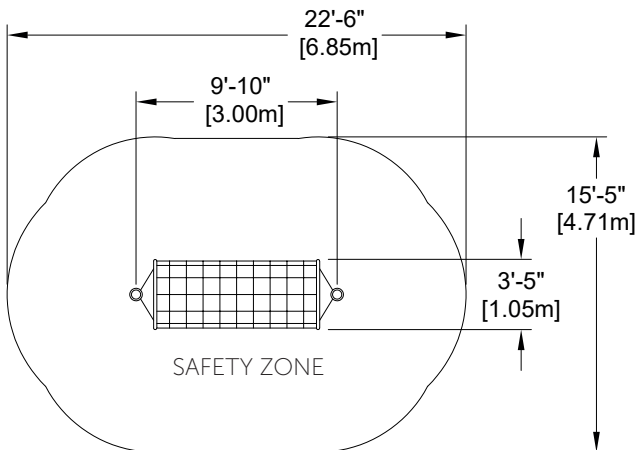

Netscape - O-Tunnel

EP-CT-NES1009 (ASTM & CSA)

CHARACTERISTICS

Age Group : 5-12 years old
 Fall Height : 6'-3"
 Capacity : 3
 Safety Zone : 22'-6" x 15'-5" (6.85m x 4.71m)

MATERIALS

Structure : galvanized and powder coated steel OR 8" (20,5cm) minimum Cedar log;
 Cables : braided UV-resistant nylon over seven (7) galvanized steel cables; 0,8" (20mm) diameter;
 Mechanical Assembly : Seamless 2" diameter aluminum crimped cross joint castings.

ANCHORS TYPE

Concrete bases.

PLAY VALUE

The Netscape provides challenging play. It allows for children to climb and to observe while socializing, as well as developing their strenght. It is a place where they can gather and develop their motor skills.