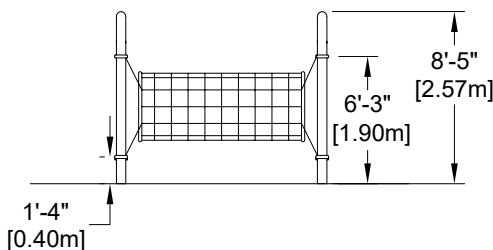

Netscape - O-Tunnel

EP-CT-NES1009 (ASTM & CSA)

CHARACTERISTICS

Age Group : 5-12 years old
Fall Height : 6'-3"
Capacity : 3
Safety Zone : 22'-6" x 15'-5" (6.85m x 4.71m)

MATERIALS

Structure : galvanized and powder coated steel OR 8" (20,5cm) minimum Cedar log;
Cables : braided UV-resistant nylon over seven (7) galvanized steel cables; 0,8" (20mm) diameter;
Mechanical Assembly : Seamless 2" diameter aluminum crimped cross joint castings.

ANCHORS TYPE

Concrete bases.

PLAY VALUE

The Netscape provides challenging play. It allows for children to climb and to observe while socializing, as well as developing their strenght. It is a place where they can gather and develop their motor skills.

AVAILABLE COLORS - STRUCTURE

AVAILABLE COLORS - CABLES