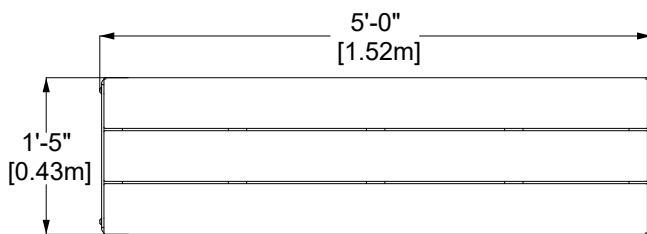

## CARACTERISTICS

length : 5'-0" (1.52m)  
 deep: 23" (0,58m)  
 seat height :'-5" (0.43m)  
 total height: 1'-6" (0.45m)