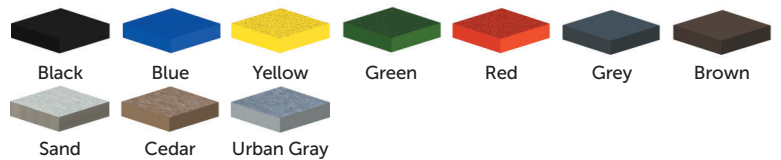

## CARACTERISTICS

length : 5'-0" (1.52m)  
 deep: 23" (0,58m)  
 seat height :'-5" (0.43m)  
 total height: 1'-6" (0.45m)

## MATERIAL

Structure: Galvanized steel coated with baked polyester powder paint;  
 Surface: Wooden or plastic boards.

## AVAILABLE COLORS - PLASTIC

## AVAILABLE COLORS - POWDER COAT