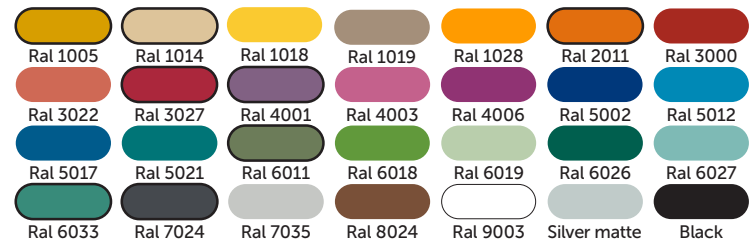

### AVAILABLE COLORS - CLIMBING HOLDS

### AVAILABLE COLORS - STRUCTURE

### AVAILABLE COLORS - CABLES