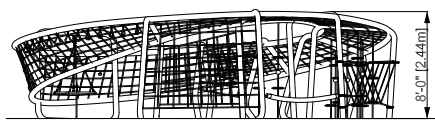

### CHARACTERISTICS

Age group : 5-12 years old  
Fall Height : 8" (2.44m)  
Capacity : 38  
Safety zone : 38' x 38'-1" (11.60m x 11.61m)

### MATERIALS

Structure : powder coated steel  
Cables : braided UV-resistant nylon over seven (7) galvanized steel cables; 0,8" (20mm) diameter;  
Net Accessories : HDPE plastic;  
Mechanical Assembly: seamless 2" (51mm) diameter aluminum mechanical cross joint castings;