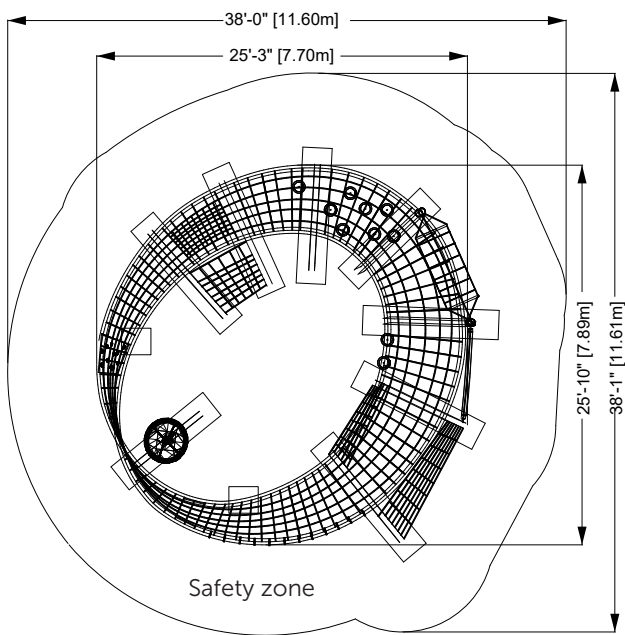

### CHARACTERISTICS

Age group : 5-12 years old  
Fall Height : 8" (2.44m)  
Capacity : 38  
Safety zone : 38' x 38'-1" (11.60m x 11.61m)

### MATERIALS

Structure : powder coated steel  
Cables : braided UV-resistant nylon over seven (7) galvanized steel cables; 0,8" (20mm) diameter;  
Net Accessories : HDPE plastic;  
Mechanical Assembly: seamless 2" (51mm) diameter aluminum mechanical cross joint castings;

### ANCHORS TYPE

Posts : mechanical anchors in concrete base;  
Net Tips : turnbuckles mounted to plates anchored in concrete bases.  
The bases should be at least 36" or deeper depending on the frost line in your area. The equipment is design to be installed in a 12" (300mm) of resilient material (EWF, rubber or sand).