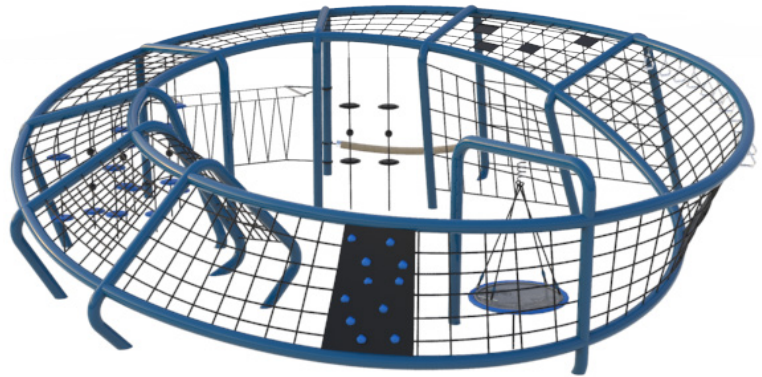

### CHARACTERISTICS

Age group : 5-12 years old  
Fall Height : 8" (2.44m)  
Capacity : 38  
Safety zone : 38' x 38'-1" (11.60m x 11.61m)

### MATERIALS

Structure : powder coated steel  
Cables : braided UV-resistant nylon over seven (7) galvanized steel cables; 0,8" (20mm) diameter;  
Net Accessories : HDPE plastic;  
Mechanical Assembly: seamless 2" (51mm) diameter aluminum mechanical cross joint castings;

### ANCHORS TYPE

Posts : mechanical anchors in concrete base;  
Net Tips : turnbuckles mounted to plates anchored in concrete bases.  
The bases should be at least 36" or deeper depending on the frost line in your area. The equipment is design to be installed in a 12" (300mm) of resilient material (EWF, rubber or sand).

### PLAY VALUE

The Moebius loop is a stimulating game for all its users, whether they are alone or in a group. It allows for climbing, observation and interaction, while promoting the strength and balance of the child. It thus becomes a place of gathering, mutual aid, development of motor skills which allows its users to create different routes on each visit.