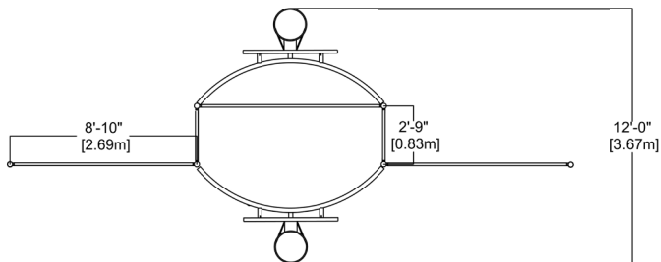

Soccer goal and Basket Configuration JJ8

EP-SKS-PCFB-JJ8

CHARACTERISTICS

Soccer and basketball goal.
The basketball hoops are installed at 8' [2.43m].
Please take into consideration the slopes of the field for an optimal use of the product.

MATERIALS

Posts and grids: galvanized steel, powder-coated.
Basketball backboard: white powder-coated aluminum with orange galvanized steel ring and white nylon net.

ANCHORS TYPE

Black sleeves installed with mechanical anchors on pre-cast concrete pyramid bases (not supplied).

PLAY VALUE

Maximizes play space.
Ball and basketball fences are available in a variety of configurations to accommodate yards of all sizes. Cages can be installed directly on asphalt, synthetic or natural grass.
Open-work mesh allows easy monitoring of play areas. The bright colors of the posts and fencing add sparkle to the yard.

INSTALLATION DETAILS

The base should be approximately level with the first layer of asphalt.
All bases of the same product must be at the SAME LEVEL.

AVAILABLE COLORS - POSTS

AVAILABLE COLORS - BASKETBALL BACKBOARD

AVAILABLE COLORS - BASKETBALL HOOP