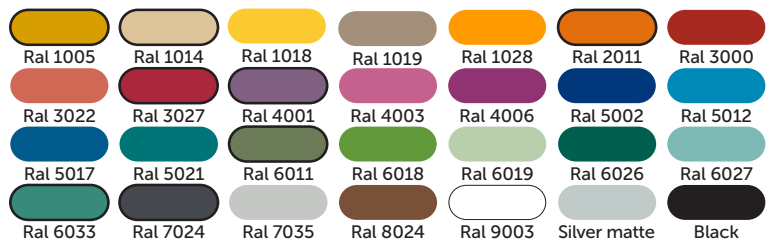

MATERIALS

Posts and grids: galvanized steel, powder-coated.
Basketball backboard: white powder-coated aluminum with orange galvanized steel ring and white nylon net.

ANCHORS TYPE

Black sleeves installed with mechanical anchors on pre-cast concrete pyramid bases (not supplied).

INSTALLATION DETAILS

The base should be approximately level with the first layer of asphalt.
All bases of the same product must be at the SAME LEVEL.

AVAILABLE COLORS - POSTS

AVAILABLE COLORS - BASKETBALL BACKBOARD

AVAILABLE COLORS - BASKETBALL HOOP