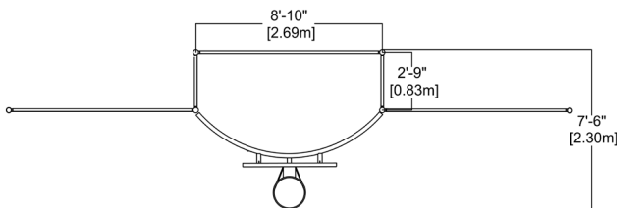

Soccer goal and Basket Configuration J8

EP-SKS-PCFB-J8

CHARACTERISTICS

Soccer and basketball goal.
The basketball hoop is installed at 8' [2.43m].
Please take into consideration the slopes of the field for an optimal use of the product.

MATERIALS

Posts and grids: galvanized steel, powder-coated.
Basketball backboard: white powder-coated aluminum with orange galvanized steel ring and white nylon net.

ANCHORS TYPE

Black sleeves installed with mechanical anchors on pre-cast concrete pyramid bases (not supplied).

PLAY VALUE

Maximizes play space.
Ball and basketball fences are available in a variety of configurations to accommodate yards of all sizes. Cages can be installed directly on asphalt, synthetic or natural grass.
Open-work mesh allows easy monitoring of play areas. The bright colors of the posts and fencing add sparkle to the yard.

INSTALLATION DETAILS

The base should be approximately level with the first layer of asphalt.
All bases of the same product must be at the SAME LEVEL.

AVAILABLE COLORS - POSTS

AVAILABLE COLORS - BASKETBALL BACKBOARD

AVAILABLE COLORS - BASKETBALL HOOP