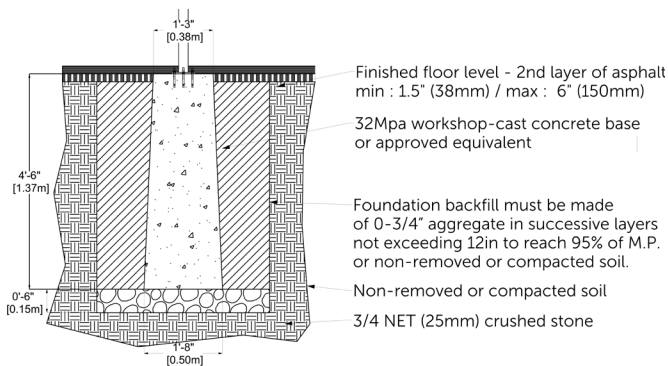

INSTALLATION DETAILS

The base should be approximately level with the first layer of asphalt.
All bases of the same product must be at the SAME LEVEL.