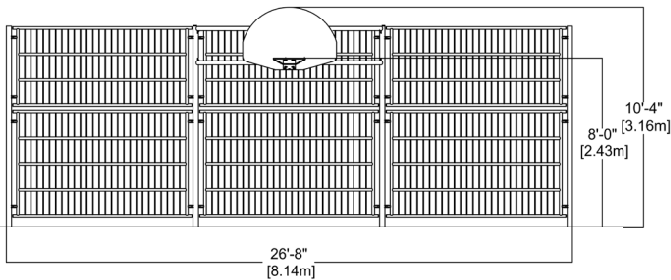

Soccer goal and Basket Configuration J8

EP-SKS-PCFB-J8

CHARACTERISTICS

Soccer and basketball goal.
The basketball hoop is installed at 8' [2.43m].
Please take into consideration the slopes of the field for an optimal use of the product.

MATERIALS

Posts and grids: galvanized steel, powder-coated.
Basketball backboard: white powder-coated aluminum with orange galvanized steel ring and white nylon net.

ANCHORS TYPE

Black sleeves installed with mechanical anchors on pre-cast concrete pyramid bases (not supplied).

PLAY VALUE

Maximizes play space.
Ball and basketball fences are available in a variety of configurations to accommodate yards of all sizes. Cages can be installed directly on asphalt, synthetic or natural grass.
Open-work mesh allows easy monitoring of play areas. The bright colors of the posts and fencing add sparkle to the yard.