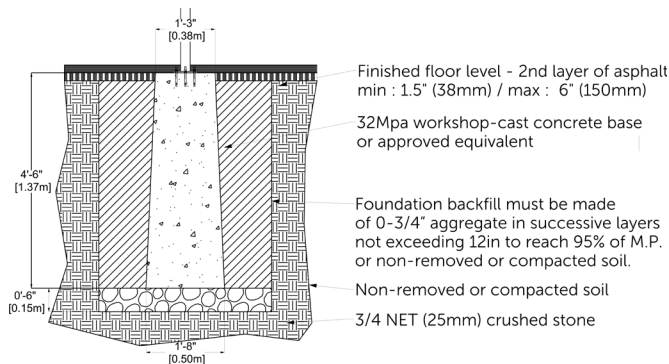

INSTALLATION DETAILS

The base should be approximately level with the first layer of asphalt.
All bases of the same product must be at the SAME LEVEL.