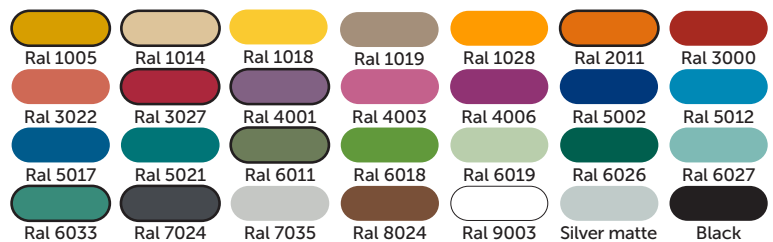

MATERIALS

Posts and grids: galvanized steel, powder-coated.
Basketball backboard: white powder-coated aluminum with orange galvanized steel ring and white nylon net.

ANCHORS TYPE

Black sleeves installed with mechanical anchors on pre-cast concrete pyramid bases (not supplied).

INSTALLATION DETAILS

The base should be approximately level with the first layer of asphalt.
All bases of the same product must be at the SAME LEVEL.

AVAILABLE COLORS - POSTS

AVAILABLE COLORS - BASKETBALL BACKBOARD

AVAILABLE COLORS - BASKETBALL HOOP