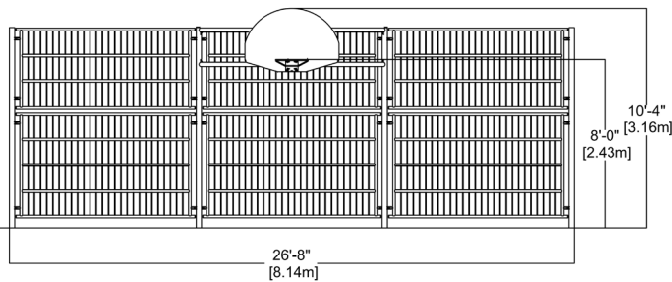

AVAILABLE COLORS - BASKETBALL HOOP

Soccer goal and Basket Configuration JJ8

EP-SKS-PCFB-JJ8

CHARACTERISTICS

Soccer and basketball goal.
The basketball hoops are installed at 8' [2.43m].
Please take into consideration the slopes of the field for an optimal use of the product.

MATERIALS

Posts and grids: galvanized steel, powder-coated.
Basketball backboard: white powder-coated aluminum with orange galvanized steel ring and white nylon net.

ANCHORS TYPE

Black sleeves installed with mechanical anchors on pre-cast concrete pyramid bases (not supplied).

PLAY VALUE

Maximizes play space.
Ball and basketball fences are available in a variety of configurations to accommodate yards of all sizes. Cages can be installed directly on asphalt, synthetic or natural grass.
Open-work mesh allows easy monitoring of play areas. The bright colors of the posts and fencing add sparkle to the yard.