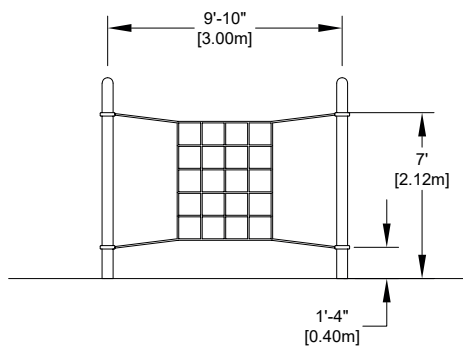

Netscape - X Bridge

EP-CT-NES1014 (ASTM & CSA)

CHARACTERISTICS

Age Group : 5-12 years old
Fall height : 7' (2.12m)
Capacity : 6
Safety Zone : 22'-6" x 12'-7" (6.85m x 3.85m)

MATERIALS

Posts : galvanized and powder coated steel OR 8" (20,5cm) minimum Cedar log;
Cables : braided UV-resistant nylon over seven (7) galvanized steel cables; 0,8" (20mm) diameter;
Mechanical Assembly : Seamless 2" diameter aluminum crimped cross joint castings.

ANCHORS TYPE

Concrete bases.

PLAY VALUE

The Netscape provides challenging play. It allows for children to climb and to observe while socializing, as well as developing their strenght. It is a place where they can gather and develop their motor skills.

AVAILABLE COLORS - STRUCTURE

AVAILABLE COLORS - CABLES