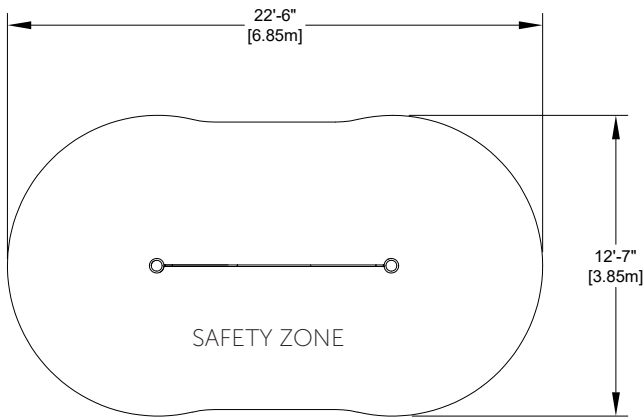

Netscape - X Bridge

EP-CT-NES1014 (ASTM & CSA)

CHARACTERISTICS

Age Group : 5-12 years old
 Fall height : 7' (2.12m)
 Capacity : 6
 Safety Zone : 22'-6" x 12'-7" (6.85m x 3.85m)

MATERIALS

Posts : galvanized and powder coated steel OR 8" (20,5cm) minimum Cedar log;
 Cables : braided UV-resistant nylon over seven (7) galvanized steel cables; 0,8" (20mm) diameter;
 Mechanical Assembly : Seamless 2" diameter aluminum crimped cross joint castings.

ANCHORS TYPE

Concrete bases.

PLAY VALUE

The Netscape provides challenging play. It allows for children to climb and to observe while socializing, as well as developing their strenght. It is a place where they can gather and develop their motor skills.