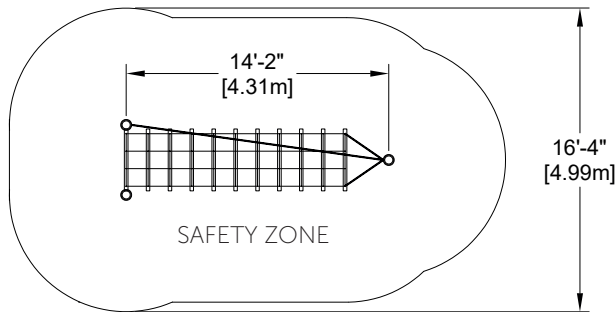

Nestscape - Bridge and Rope

EP-CT-NES1006 (CSA & ASTM)

CHARACTERISTICS

Age Group : 5-12 years old
Fall Height : 2'-0" (0.6m)
Capacity : 10
Safety Zone : 14'-2" x 16'-4" (4.31 x 4.99m)

MATERIALS

Posts : galvanized and powder coated steel or Cedar posts;
Cables : braided UV-resistant nylon over seven (7) galvanized steel cables; 0,8" (20mm) diameter;
Bridge : braided UV-resistant nylon over seven (7) galvanized steel cables; 0,8" (20mm) diameter (cables) and HDPE.
Mechanical Assembly : seamless 2" (51mm) diameter aluminum crimped cross joint castings.

ANCHORS TYPE

Concrete base footing.

PLAY VALUE

The Netscape provides challenging play. It allows for children to climb and to observe while socializing, as well as developing their strenght. It is a place where they gather and develop their motor skills.

AVAILABLE COLORS - STRUCTURE

AVAILABLE COLORS - CABLES