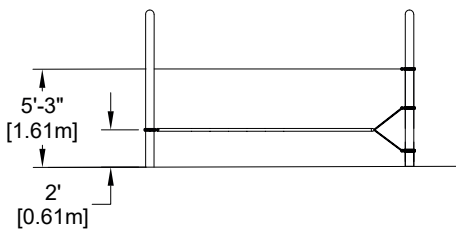

Nestscape - Bridge and Rope

EP-CT-NES1006 (CSA & ASTM)

CHARACTERISTICS

Age Group : 5-12 years old
Fall Height : 2'-0" (0.6m)
Capacity : 10
Safety Zone : 14'-2" x 16'-4" (4.31 x 4.99m)

MATERIALS

Posts : galvanized and powder coated steel or Cedar posts;
Cables : braided UV-resistant nylon over seven (7) galvanized steel cables; 0,8" (20mm) diameter;
Bridge : braided UV-resistant nylon over seven (7) galvanized steel cables; 0,8" (20mm) diameter (cables) and HDPE.
Mechanical Assembly : seamless 2" (51mm) diameter aluminum crimped cross joint castings.

ANCHORS TYPE

Concrete base footing.

PLAY VALUE

The Netscape provides challenging play. It allows for children to climb and to observe while socializing, as well as developing their strenght. It is a place where they gather and develop their motor skills.

AVAILABLE COLORS - STRUCTURE

AVAILABLE COLORS - CABLES