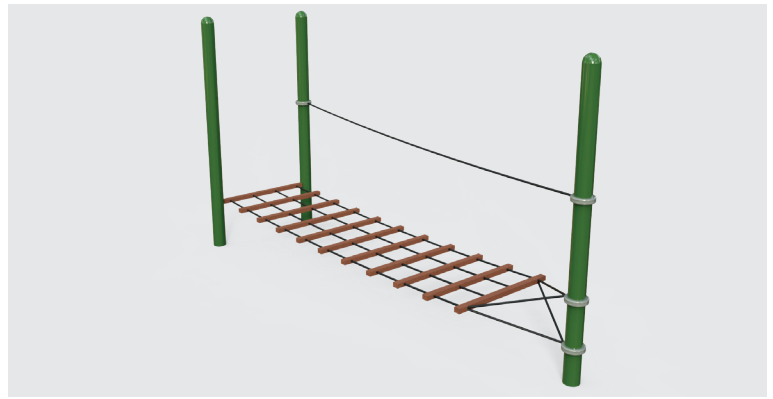

# Nestscape - Bridge and Rope

EP-CT-NES1006 (CSA & ASTM)

## CHARACTERISTICS

Age Group : 5-12 years old  
 Fall Height : 2'-0" (0.6m)  
 Capacity : 10  
 Safety Zone : 14'-2" x 16'-4" (4.31 x 4.99m)

## MATERIALS

Posts : galvanized and powder coated steel or Cedar posts;  
 Cables : braided UV-resistant nylon over seven (7) galvanized steel cables; 0,8" (20mm) diameter;  
 Bridge : braided UV-resistant nylon over seven (7) galvanized steel cables; 0,8" (20mm) diameter (cables) and HDPE.  
 Mechanical Assembly : seamless 2" (51mm) diameter aluminum crimped cross joint castings.

## ANCHORS TYPE

Concrete base footing.