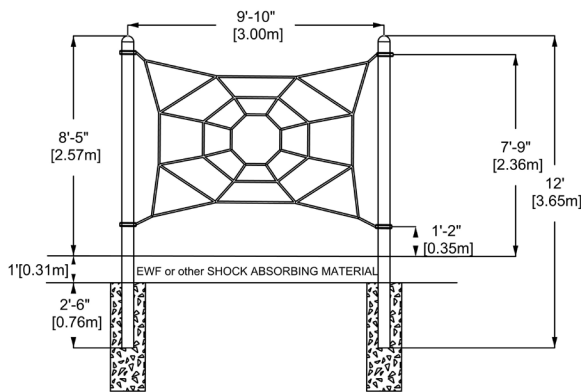

Netscape - Spiderweb

EP-CT-NES1013 (ASTM & CSA)

CHARACTERISTICS

Age Group : 5-12 years old
Height : 7'-10"
Capacity : 6
Safety Zone : 23'-6" x 13'-8" (7.16 x 4.16)

MATERIALS

Posts : galvanized and powder coated steel OR 8" (20,5cm) minimum Cedar log;
Cables : braided UV-resistant nylon over seven (7) galvanized steel cables; 0,8" (20mm) diameter;
Mechanical Assembly : Seamless 2" diameter aluminum crimped cross joint castings.

ANCHORS TYPE

Concrete bases.

PLAY VALUE

The Netscape provides challenging play. It allows for children to climb and to observe while socializing, as well as developing their strenght. It is a place where they can gather and develop their motor skills.

AVAILABLE COLORS - STRUCTURE

AVAILABLE COLORS - CABLES