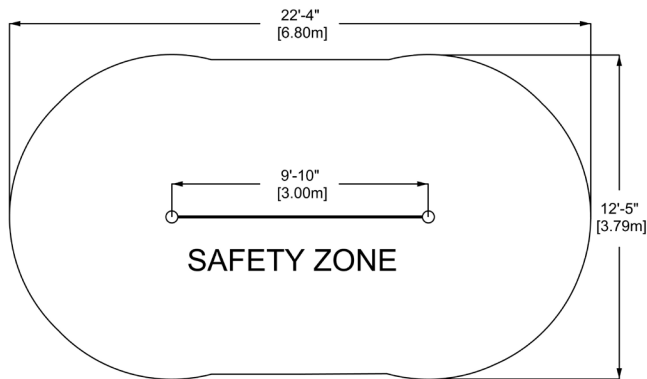

Netscape - Spiderweb

EP-CT-NES1013 (ASTM & CSA)

CHARACTERISTICS

Age Group : 5-12 years old
 Height : 7'-10"
 Capacity : 6
 Safety Zone : 23'-6" x 13'-8" (7.16 x 4.16)

MATERIALS

Posts : galvanized and powder coated steel OR 8" (20,5cm) minimum Cedar log;
 Cables : braided UV-resistant nylon over seven (7) galvanized steel cables; 0,8" (20mm) diameter;
 Mechanical Assembly : Seamless 2" diameter aluminum crimped cross joint castings.

ANCHORS TYPE

Concrete bases.

PLAY VALUE

The Netscape provides challenging play. It allows for children to climb and to observe while socializing, as well as developing their strenght. It is a place where they can gather and develop their motor skills.