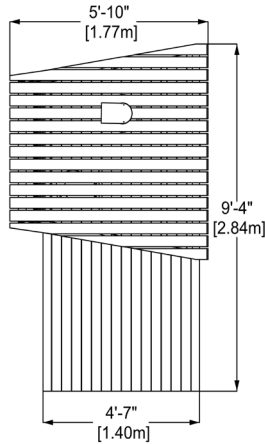

### CHARACTERISTICS

Age Group : 18 months - 5 years old  
 Height : 10'-1" (3.07m)  
 Capacity : 8