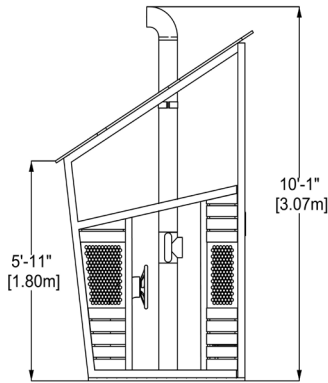

### CHARACTERISTICS

Age Group : 18 months - 5 years old  
 Height : 10'-1" (3.07m)  
 Capacity : 8