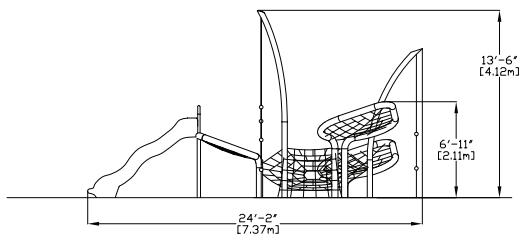

Small Foliage

EP-CT-FOL1000 (CSA)

CHARACTERISTICS

Age Group : 5-12 years old
Height (structure) : 13'-6"
Fall Height : 6'-11"
Capacity : 12
Safety Zone : 35'-8" x 29' (10.87m x 5.81m)

MATERIALS

Structure : galvanized and powder coated steel;
Cables : braided UV-resistant nylon over seven (7) galvanized steel cables; 0,8" (20mm) diameter;
Mechanical Assembly : seamless 2" (51mm) diameter aluminum crimped cross joint castings.

ANCHORS TYPE

Concrete base footing.

PLAY VALUE

This equipment provides challenging play either solo or in group. The shape allows for children to climb and to observe while socializing and play pretend play. It is a place where they gather and develop their motor skills.

AVAILABLE COLORS - STRUCTURE

AVAILABLE COLORS - CABLES