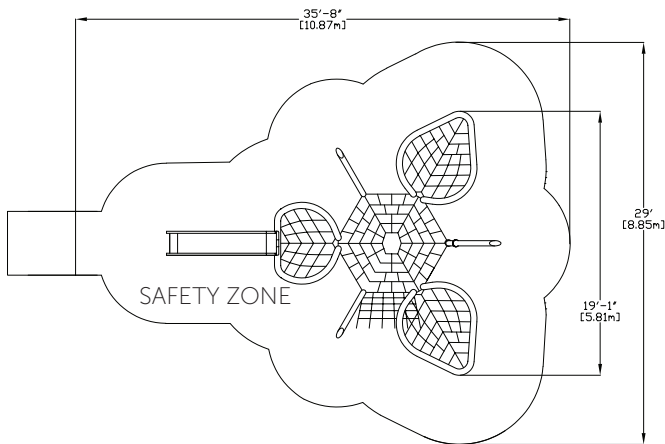

Small Foliage

EP-CT-FOL1000 (CSA)

CHARACTERISTICS

Age Group : 5-12 years old
Height (structure) : 13'-6"
Fall Height : 6'-11"
Capacity : 12
Safety Zone : 35'-8" x 29' (10.87m x 5.81m)

MATERIALS

Structure : galvanized and powder coated steel;
Cables : braided UV-resistant nylon over seven (7) galvanized steel cables; 0,8" (20mm) diameter;
Mechanical Assembly : seamless 2" (51mm) diameter aluminum crimped cross joint castings.

ANCHORS TYPE

Concrete base footing.

PLAY VALUE

This equipment provides challenging play either solo or in group. The shape allows for children to climb and to observe while socializing and play pretend play. It is a place where they gather and develop their motor skills.

AVAILABLE COLORS - STRUCTURE

AVAILABLE COLORS - CABLES