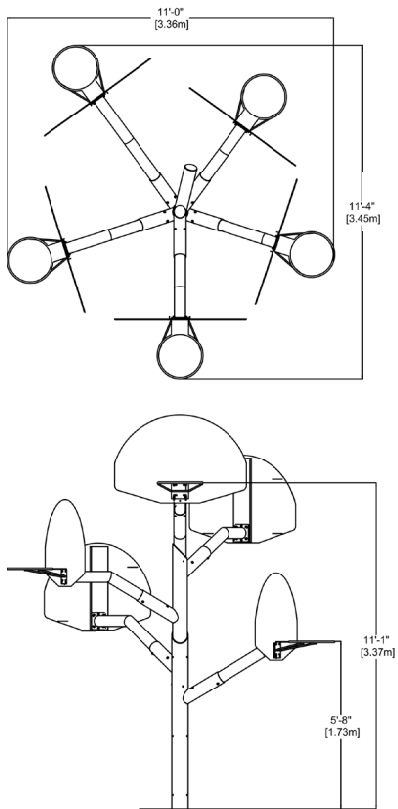

# Basketball tree - Five Branches

EP-SKS-BT5000

### CHARACTERISTICS

Age group: 5 years old and over  
 Height (structure): 12'-7" (3.84m)  
 Five basketball hoops placed between 5'-8" and 11'-1" high around the same post to look like a tree.  
 This equipment must be installed on leveled ground.

### ANCHOR TYPE

Concrete sleeve and mechanical assembly.  
 The concrete used for the foundation be minimum 25 Mpa at 28 days with entrained air.  
 The foundation backfill must be made of 0-3/4" aggregate in successive layers not exceeding 12in to reach 95% of M.P.