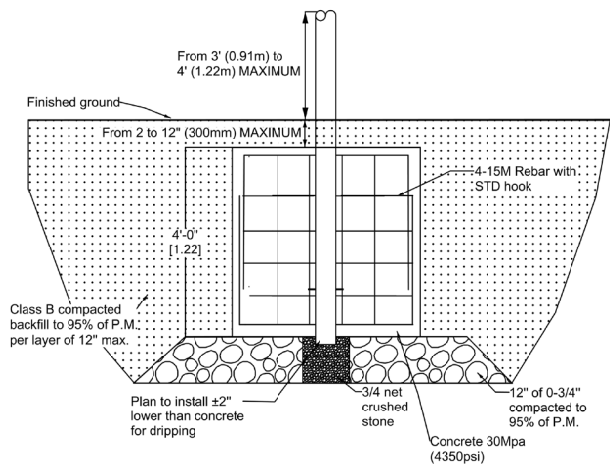

INSTALLATION DETAILS