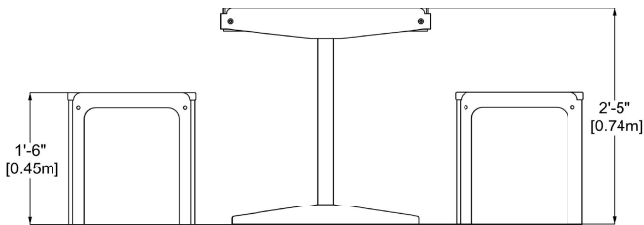

INSTALLATION METHOD

Mechanical anchor in concrete slab