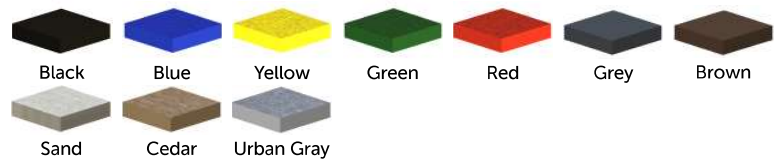

## MATERIAL

Structure: Galvanized steel coated with baked polyester powdercoat  
 Surface: Wooden, Bicolor HDE plastic board or printed aluminium with UV protected print Armor

## INSTALLATION METHOD

Mechanical anchor in concrete slab

## AVAILABLE COLORS - STRUCTURE

## AVAILABLE COLORS - PLASTIC