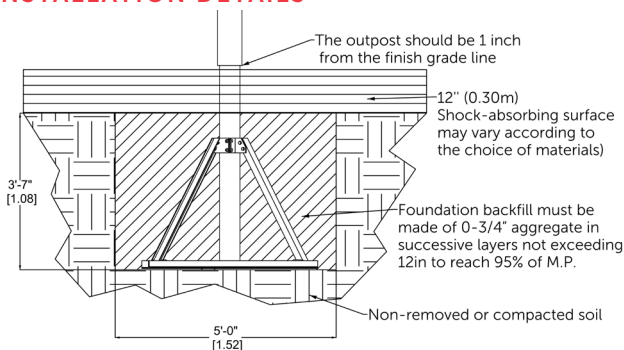

Pyramid Full with deck

EP-SS-ERN1300D (CSA)

INSTALLATION DETAILS

CHARACTERISTICS

Age Group: 5-12 years old

Fall Height: 9'-0" (2.74m)

Capacity: 30

Safety zone: 28'-7" (8.70m)

The equipment is design to be installed in a 12" (300mm) of resilient material (EWF, rubber or sand).

MATERIALS

Inner Post : heavy-duty galvanized steel;

Outer Post, Hardware and Fasteners : powder coated stainless steel*;

Deck : reinforced perforated aluminum*;

Rings : rolled aluminum tubing*;

Cap : half-sphere aluminum*;

Cables : braided UV-resistant nylon over seven (7) galvanized steel cables; 0,8" (20mm) diameter;

Cable Hardware : cast aluminum*;