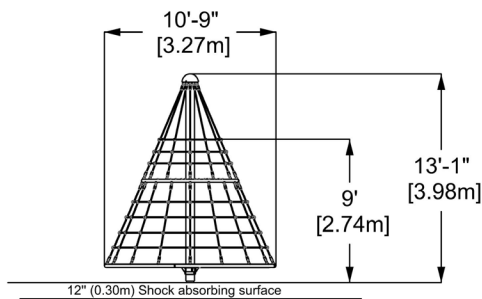

Pyramid Full with deck

EP-SS-ERN1300D (CSA)

INSTALLATION DETAILS

CHARACTERISTICS

Age Group: 5-12 years old

Fall Height: 9'-0" (2.74m)

Capacity: 30

Safety zone: 28'-7" (8.70m)

The equipment is design to be installed in a 12" (300mm) of resilient material (EWF, rubber or sand).

MATERIALS

Inner Post : heavy-duty galvanized steel;

Outer Post, Hardware and Fasteners : powder coated stainless steel*;

Deck : reinforced perforated aluminum*;

Rings : rolled aluminum tubing*;

Cap : half-sphere aluminum*;

Cables : braided UV-resistant nylon over seven (7) galvanized steel cables; 0,8" (20mm) diameter;

Cable Hardware : cast aluminum*;