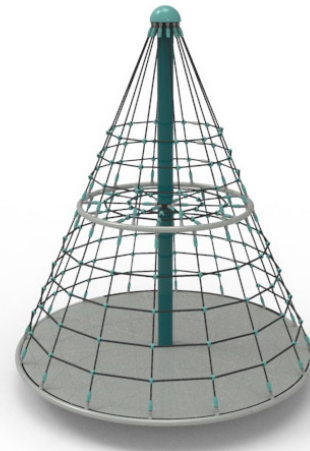

Pyramid Full with deck

EP-SS-ERN1300D (CSA)

INSTALLATION DETAILS

CHARACTERISTICS

Age Group: 5-12 years old

Fall Height: 9'-0" (2.74m)

Capacity: 30

Safety zone: 28'-7" (8.70m)

The equipment is design to be installed in a 12" (300mm) of resilient material (EWF, rubber or sand).

MATERIALS

Inner Post : heavy-duty galvanized steel;

Outer Post, Hardware and Fasteners : powder coated stainless steel*;

Deck : reinforced perforated aluminum*;

Rings : rolled aluminum tubing*;

Cap : half-sphere aluminum*;

Cables : braided UV-resistant nylon over seven (7) galvanized steel cables; 0,8" (20mm) diameter;

Cable Hardware : cast aluminum*;

Rotative Device : maintenance-free, self-lubricated nylon.

*All painted parts are powder coated with UV-resistant polyester.

INTALLATION METHOD

In-ground galvanized steel freestanding footing.

PLAY VALUE

The Spinneround Serie enhance general playful freedom of movement, stability, hanging and running. This equipement favorize group interaction and create high sensory stimulation. Moreover, the moving of the center of mass constitute a highly amusing physical training for its users.