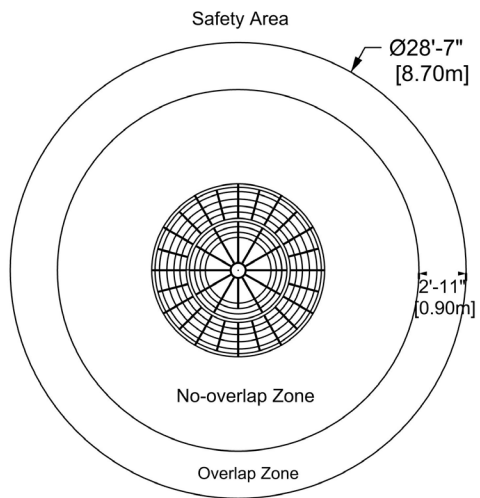

Pyramid Full with deck

EP-SS-ERN1300D (CSA)

INSTALLATION DETAILS

CHARACTERISTICS

Age Group: 5-12 years old

Fall Height: 9'-0" (2.74m)

Capacity: 30

Safety zone: 28'-7" (8.70m)

The equipment is design to be installed in a 12" (300mm) of resilient material (EWF, rubber or sand).

MATERIALS

Inner Post : heavy-duty galvanized steel;

Outer Post, Hardware and Fasteners : powder coated stainless steel*;

Deck : reinforced perforated aluminum*;

Rings : rolled aluminum tubing*;

Cap : half-sphere aluminum*;

Cables : braided UV-resistant nylon over seven (7) galvanized steel cables; 0,8" (20mm) diameter;

Cable Hardware : cast aluminum*;