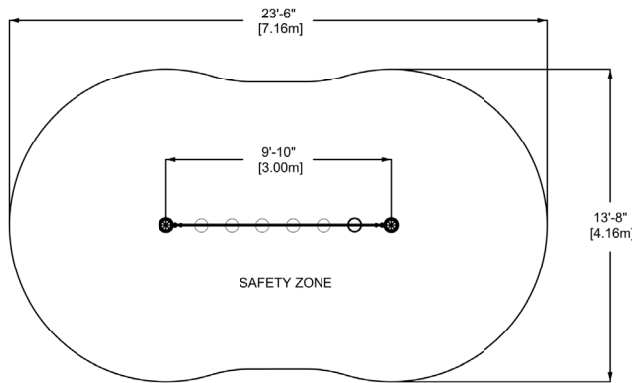

Netscape - Pods and Snake

EP-CT-NES1007 (ASTM & CSA)

* The height of the rope can be changed.

CHARACTERISTICS

Age Group: 2-12 years old
 Height: 5'-11"
 Capacity: 6
 Safety Zone: 23'-6" x 13'-8" (7.16m x 4.16m)

MATERIALS

Structure: galvanized and powder coated steel OR 8" (20,5cm) minimum Cedar log;
 Cables: braided UV-resistant nylon over seven (7) galvanized steel cables; 0,8" (20mm) diameter;
 Mechanical Assembly: Seamless 2" diameter aluminum crimped cross joint castings.
 *Available with or without accessories.

ANCHORS TYPE

Concrete bases.
 The base should be at least 36" or deeper depending on the frost line in your area. The equipment is design to be installed in a 12" (300mm) of resilient material (EWF, rubber or sand).