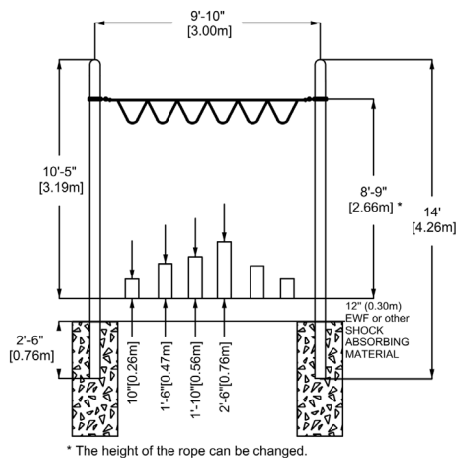

Netscape - Pods and Snake

EP-CT-NES1007 (ASTM & CSA)

* The height of the rope can be changed.

CHARACTERISTICS

Age Group: 2-12 years old
 Height: 5'-11"
 Capacity: 6
 Safety Zone: 23'-6" x 13'-8" (7.16m x 4.16m)

MATERIALS

Structure: galvanized and powder coated steel OR 8" (20,5cm) minimum Cedar log;
 Cables: braided UV-resistant nylon over seven (7) galvanized steel cables; 0,8" (20mm) diameter;
 Mechanical Assembly: Seamless 2" diameter aluminum crimped cross joint castings.
 *Available with or without accessories.

ANCHORS TYPE

Concrete bases.
 The base should be at least 36" or deeper depending on the frost line in your area. The equipment is design to be installed in a 12" (300mm) of resilient material (EWF, rubber or sand).