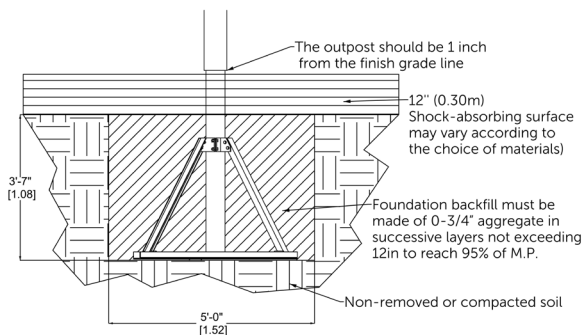

### CHARACTERISTICS

Age Group: 5 - 12 years old

Fall Height: 7'-1" (2.15m)

Capacity: 25

Safety zone: Ø23'-0" (Ø7.01m)

The equipment is design to be installed in a 12" (300mm) of resilient material (EWF, rubber or sand).