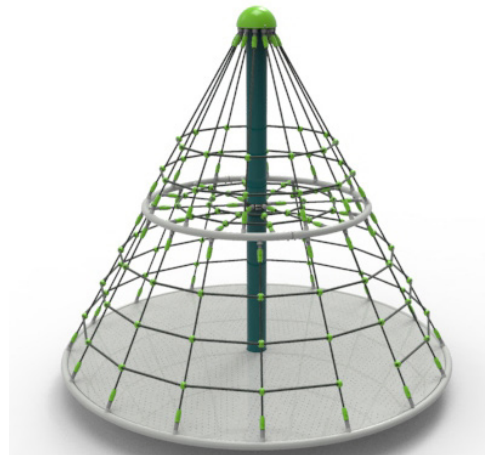

Pyramid medium with deck

EP-SS-ERN1100D (ASTM)