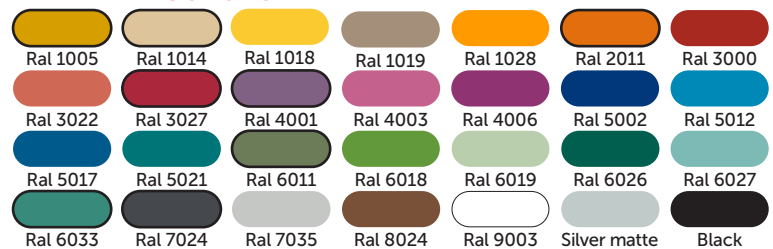

\*All painted parts are powder coated with UV-resistant polyester.

### AVAILABLE COLORS - PAINT

### AVAILABLE COLORS - CABLES