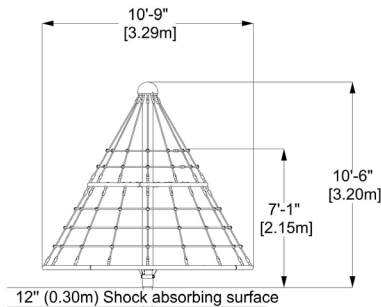

Pyramid medium with deck

EP-SS-ERN1100D (ASTM)