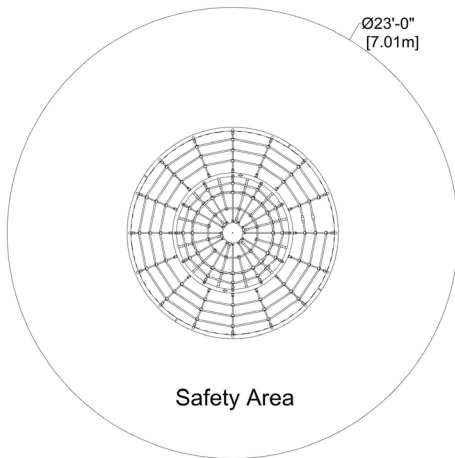

Pyramid medium with deck

EP-SS-ERN1100D (ASTM)