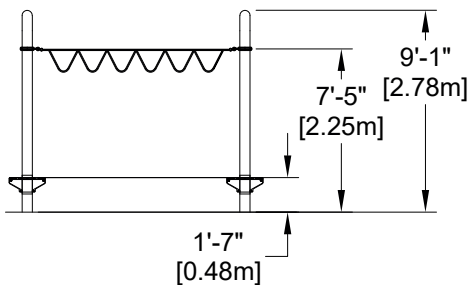

Netscape - Rope and Snake

EP-CT-NES1004 (ASTM & CSA)

CHARACTERISTICS

Age Group : 5-12 years old
 Fall Height : 1'-7" (0.5m)
 Capacity : 3
 Safety Zone : 23'-6" x 13'-8" (7.16m x 4.16m)

MATERIALS

Posts : galvanized and powder coated steel;
 Cables : braided UV-resistant nylon over seven (7) galvanized steel cables; 0,8" (20mm) diameter;
 Mechanical Assembly : seamless 2" (51mm) diameter aluminum crimped cross joint castings.