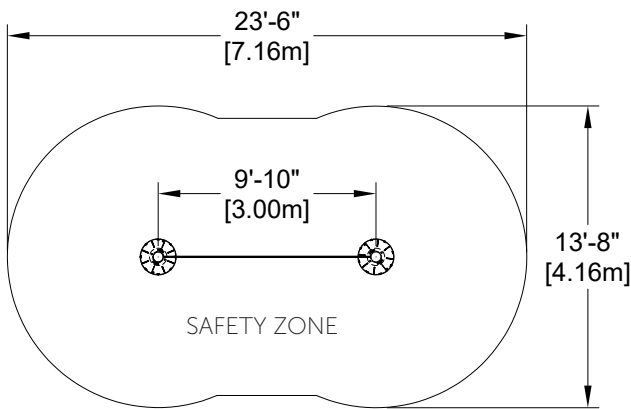

Netscape - Rope and Snake

EP-CT-NES1004 (ASTM & CSA)

CHARACTERISTICS

Age Group : 5-12 years old
 Fall Height : 1'-7" (0.5m)
 Capacity : 3
 Safety Zone : 23'-6" x 13'-8" (7.16m x 4.16m)

MATERIALS

Posts : galvanized and powder coated steel;
 Cables : braided UV-resistant nylon over seven (7) galvanized steel cables; 0,8" (20mm) diameter;
 Mechanical Assembly : seamless 2" (51mm) diameter aluminum crimped cross joint castings.