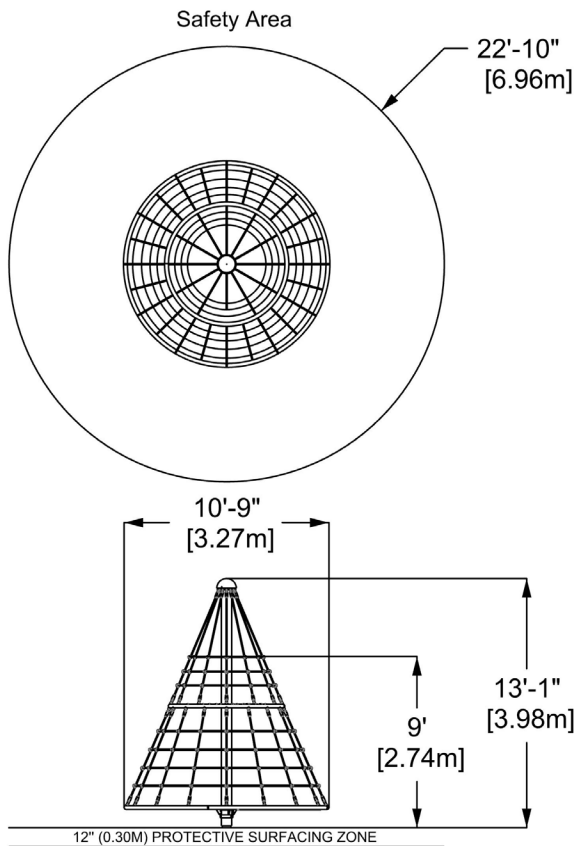

Pyramid Full with deck

EP-SS-ERN1300D (ASTM)

CHARACTERISTICS

Age Group : 5-12 years old

Fall Height : 9'-0" (2.74m)

Capacity : 30

Safety zone : Ø22'-10" (Ø6.96m)

The equipment is design to be installed in a 12" (300mm) of resilient material (EWF, rubber or sand).

MATERIALS

Inner Post : heavy-duty galvanized steel;

Outer Post, Hardware and Fasteners : powder coated stainless steel*;

Deck : reinforced perforated aluminum*;

Ring : rolled aluminum tubing*;

Cap : half-sphere aluminum*;

Cables : braided UV-resistant nylon over seven (7) galvanized steel cables; 0,8" (20mm) diameter;

Cable Hardware : cast aluminum*;

Rotative Device : maintenance-free, self-lubricated nylon.

*All painted parts are powder coated with UV-resistant polyester.