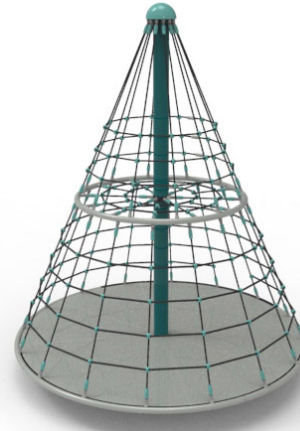

Pyramid Full with deck

EP-SS-ERN1300D (ASTM)

CHARACTERISTICS

Age Group : 5-12 years old

Fall Height : 9'-0" (2.74m)

Capacity : 30

Safety zone : Ø22'-10" (Ø6.96m)

The equipment is design to be installed in a 12" (300mm) of resilient material (EWF, rubber or sand).

MATERIALS

Inner Post : heavy-duty galvanized steel;

Outer Post, Hardware and Fasteners : powder coated stainless steel*;

Deck : reinforced perforated aluminum*;

Ring : rolled aluminum tubing*;

Cap : half-sphere aluminum*;

Cables : braided UV-resistant nylon over seven (7) galvanized steel cables; 0,8" (20mm) diameter;

Cable Hardware : cast aluminum*;

Rotative Device : maintenance-free, self-lubricated nylon.

*All painted parts are powder coated with UV-resistant polyester.

INTALLATION METHOD

In-ground galvanized steel freestanding footing.

PLAY VALUE

The Spinneround Serie enhance general playful freedom of movement, stability, hanging and running. This equipement favorize group interaction and create high sensory stimulation. Moreover, the moving of the center of mass constitute a highly amusing physical training for its users.