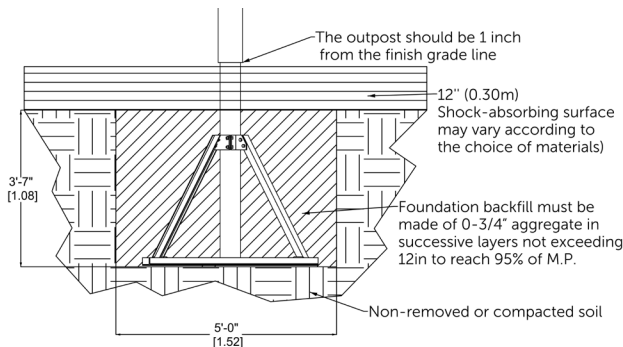

INSTALLATION DETAILS