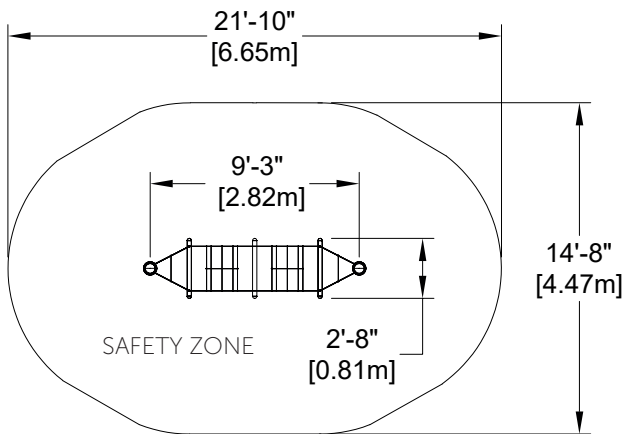

Netscape - X Bridge

EP-CT-NES1014 (ASTM & CSA)

CHARACTERISTICS

Age Group : 5-12 years old
 Fall height : 6'-3" (1.92m)
 Capacity : 6
 Safety Zone : 21'-10' x 14'-8" (6.65m x 4.47m)

MATERIALS

Posts : galvanized and powder coated steel OR 8" (20,5cm) minimum Cedar log;
 Cables : braided UV-resistant nylon over seven (7) galvanized steel cables; 0,8" (20mm) diameter;
 Mechanical Assembly : Seamless 2" diameter aluminum crimped cross joint castings.

ANCHORS TYPE

Concrete bases.

PLAY VALUE

The Netscape provides challenging play. It allows for children to climb and to observe while socializing, as well as developing their strenght. It is a place where they can gather and develop their motor skills.