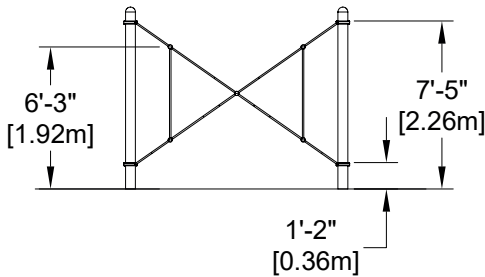

Netscape - X Bridge

EP-CT-NES1014 (ASTM & CSA)

CHARACTERISTICS

Age Group : 5-12 years old
 Fall height : 6'-3" (1.92m)
 Capacity : 6
 Safety Zone : 21'-10' x 14'-8" (6.65m x 4.47m)

MATERIALS

Posts : galvanized and powder coated steel OR 8" (20,5cm) minimum Cedar log;
 Cables : braided UV-resistant nylon over seven (7) galvanized steel cables; 0,8" (20mm) diameter;
 Mechanical Assembly : Seamless 2" diameter aluminum crimped cross joint castings.