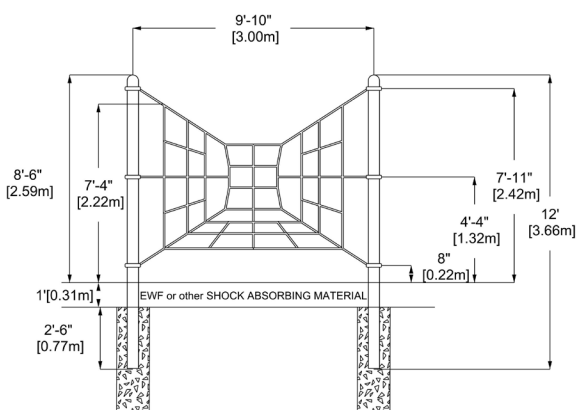

Netscape - Vortex

EP-CT-NES1016 (ASTM & CSA)

CHARACTERISTICS

Age Group: 18 months-5, 5-12 years old
 Fall height: 7'-3" (2.2m)
 Capacity: 17
 Safety Zone: 22'-6" x 22'-6" (6.85m x 6.85m)

MATERIALS

Structure: galvanized and powder coated steel;
 Cables: braided UV-resistant nylon over seven (7) galvanized steel cables; 0,8" (20mm) diameter;
 Mechanical Assembly: Seamless 2" diameter aluminum crimped cross joint castings.