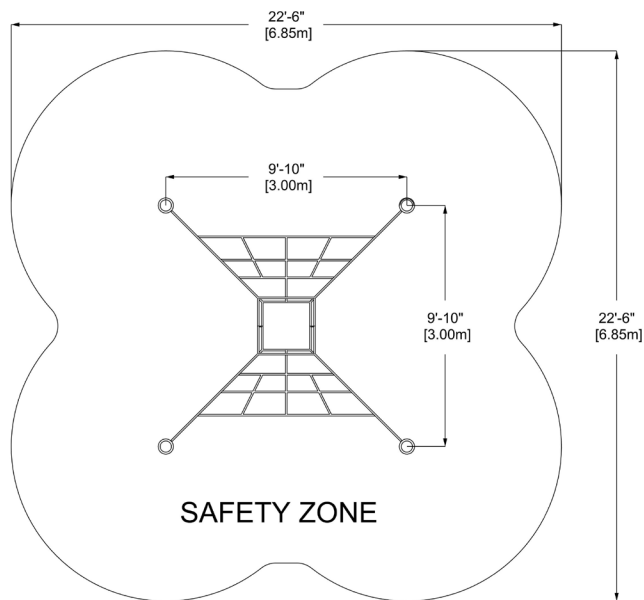

Netscape - Vortex

EP-CT-NES1016 (ASTM & CSA)

CHARACTERISTICS

Age Group: 18 months-5, 5-12 years old
 Fall height: 7'-3" (2.2m)
 Capacity: 17
 Safety Zone: 22'-6" x 22'-6" (6.85m x 6.85m)

MATERIALS

Structure: galvanized and powder coated steel;
 Cables: braided UV-resistant nylon over seven (7) galvanized steel cables; 0,8" (20mm) diameter;
 Mechanical Assembly: Seamless 2" diameter aluminum crimped cross joint castings.

ANCHORS TYPE

Concrete bases.

PLAY VALUE

The Netscape provides challenging play. It allows for children to climb and to observe while socializing, as well as developing their strenght. It is a place where they can gather and develop their motor skills.