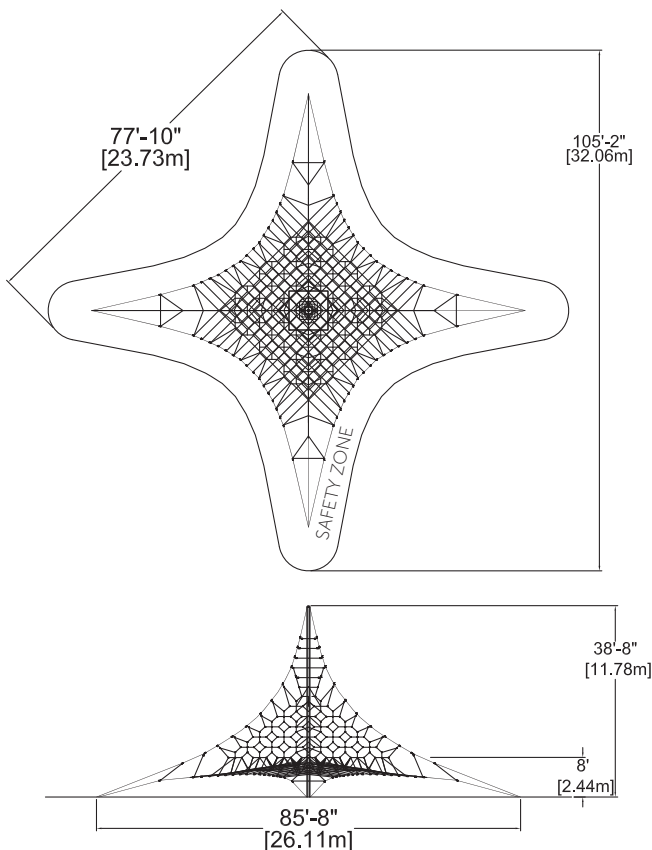

# Jumbo Mast Net

EP-CN-JN3800 (ASTM & CSA)

## CHARACTERISTICS

Age Group : 5-12 years old  
 Height (structure) : 38'-8" (11,78m)  
 Fall Height (CSA) : 8'-0" (2,44m)  
 Fall Height (ASTM) : 6'-0" (1,83m)  
 Capacity : 182  
 Safety Zone : 77'-10" x 105'-2" (23,73m x 32,06m)

## MATERIALS

Structure : galvanized and powder coated steel;  
 Cables : braided UV-resistant nylon over seven (7) galvanized steel cables; 0,8" (20mm) diameter;  
 Mechanical Assembly : seamless 2" (51mm) diameter aluminum crimped cross joint castings.

## ANCHOR TYPE

Central Post : mechanical anchor in concrete base;  
 Net Tips : turnbuckles mounted to plates anchored in concrete bases.