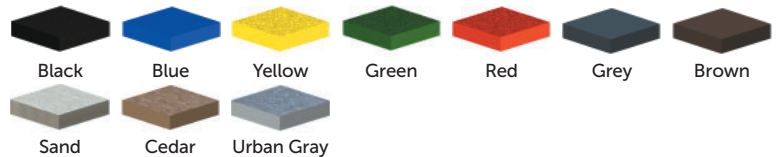

Buddy Bench

EP-UFS-CHAB2002

CARACTERISTICS

* Buddy bench
 length : 59 1/2" (1,5m)
 deep: 23" (0,58m)
 seat height : 17 3/4" (0,30m)
 total height: 33 11/16" (0,86m)

MATERIAL

Structure: Galvanized steel coated with baked polyester powder paint;
 Surface: Wooden or plastic boards.

INSTALLATION METHOD

Mechanical anchor in concrete slab

AVAILABLE COLORS - PLASTIC

AVAILABLE - WOOD & PLASTIC WOOD

AVAILABLE COLORS - STRUCTURE