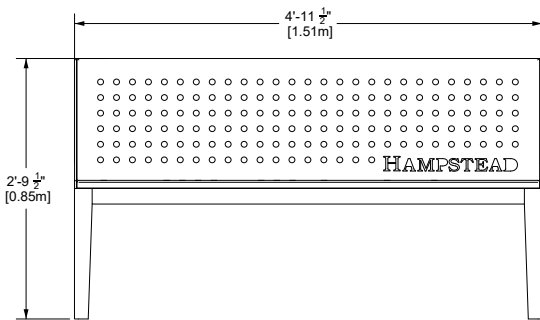

Buddy Bench

EP-UFS-CHAB2002

CARACTERISTICS

* Buddy bench
 length : 59 1/2" (1,5m)
 deep: 23" (0,58m)
 seat height : 17 3/4" (0,30m)
 total height: 33 11/16" (0,86m)

MATERIAL

Structure: Galvanized steel coated with baked polyester powder paint;
 Surface: Wooden or plastic boards.

INSTALLATION METHOD

Mechanical anchor in concrete slab

AVAILABLE COLORS - PLASTIC

AVAILABLE - WOOD & PLASTIC WOOD

AVAILABLE COLORS - STRUCTURE