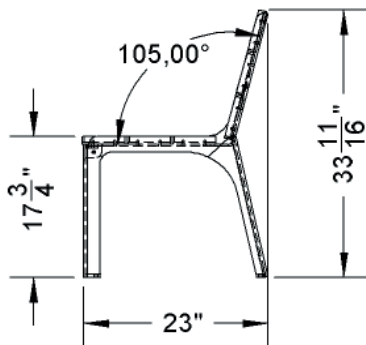

Buddy Bench

EP-UFS-CHAB2002

CARACTERISTICS

* Buddy bench
 length : 59 1/2" (1,5m)
 deep: 23" (0,58m)
 seat height : 17 3/4" (0,30m)
 total height: 33 11/16" (0,86m)

MATERIAL

Structure: Galvanized steel coated with baked polyester powder paint;
 Surface: Wooden or plastic boards.