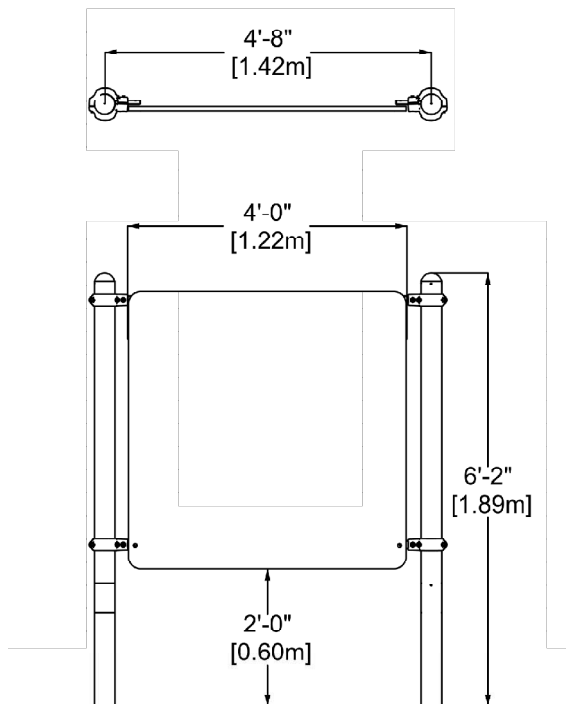

Drawing board Adult heights

EP-SKS-DBA

CHARACTERISTICS

Plastic drawing board with rounded corners that can be used on both sides.
Board dimensions: 4' x 4' (1.22m x 1.22m)
Center to center measure: 4'-8" (1.42m)

MATERIALS

Posts: 3 1/2" (89mm) galvanized powder coated steel.
Caps: powder coated aluminum.
Board: HDPE textured plastic 0.75" [19mm] thick.

INSTALLATION

Concrete poured into 12" (0.3m) diameter sonotubes. Depth to be determined according to the depth of the frost line in your region.
The concrete used for the foundations must be at least 25 Mpa at 28 days with entrained air.
Foundation backfill must be made of 0-3/4" aggregate in successive layers not exceeding 12in to reach 95% of the P.M.