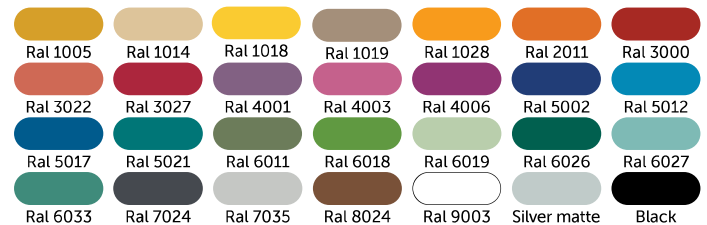

INSTALLATION DETAILS

AVAILABLE COLORS - POSTS

AVAILABLE COLOR - BOARD