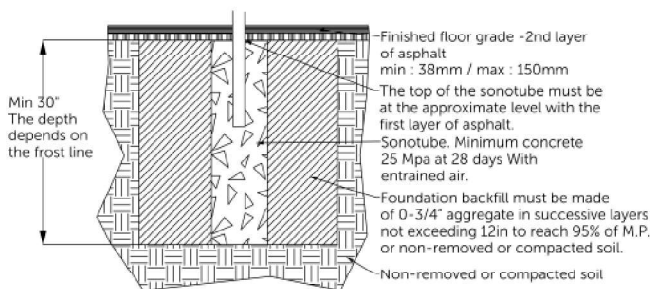

INSTALLATION DETAILS