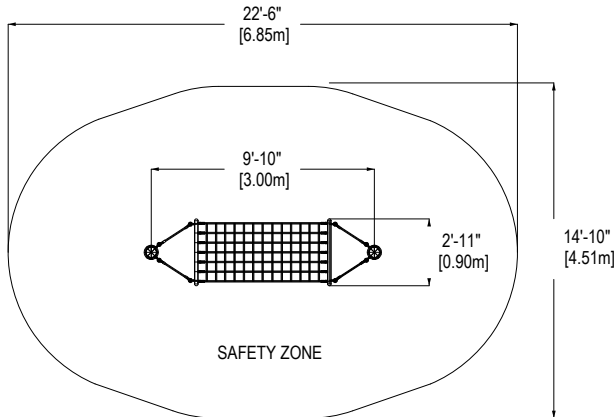

### CHARACTERISTICS

Age Group : 5-12 years old  
 Fall Height : 2'-3" (3.66m)  
 Capacity : 2  
 Safety Zone : 22'-6" x 14'-10" (6,85m x 4,51m)

### MATERIALS

Posts and caps : 5 9/16" diameter, galvanized and powder coated steel.  
 Cables : braided UV-resistant nylon over seven (7) galvanized steel cables; 0,8" (20mm) diameter;  
 Collars : powder coated aluminum;  
 Connecting Bars : galvanized and powder coated steel;  
 Mechanical Assembly : seamless 2" (51mm) diameter aluminum crimped cross joint castings.

### ANCHORS TYPE

Posts cast in concrete sonotubes 24 "by 60" deep. The soil should be compacted to 95% P.M. over 1 m around the sonotubes or installed in the burrow in undisturbed soil. Used concrete of min 25Mpa containing entrained air.