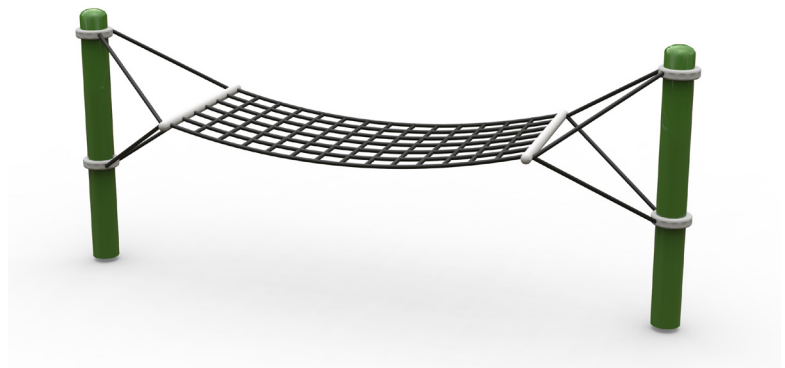

# Netscape - Rope Hammock

EP-CT-NES1005 (CSA & ASTM)

### CHARACTERISTICS

Age Group : 5-12 years old  
 Fall Height : 2'-3" (3.66m)  
 Capacity : 2  
 Safety Zone : 22'-6" x 14'-10" (6,85m x 4,51m)

### MATERIALS

Posts and caps : 5 9/16" diameter, galvanized and powder coated steel.  
 Cables : braided UV-resistant nylon over seven (7) galvanized steel cables; 0,8" (20mm) diameter;  
 Collars : powder coated aluminum;  
 Connecting Bars : galvanized and powder coated steel;  
 Mechanical Assembly : seamless 2" (51mm) diameter aluminum crimped cross joint castings.

### ANCHORS TYPE

Posts cast in concrete sonotubes 24 "by 60" deep. The soil should be compacted to 95% P.M. over 1 m around the sonotubes or installed in the burrow in undisturbed soil. Used concrete of min 25Mpa containing entrained air.