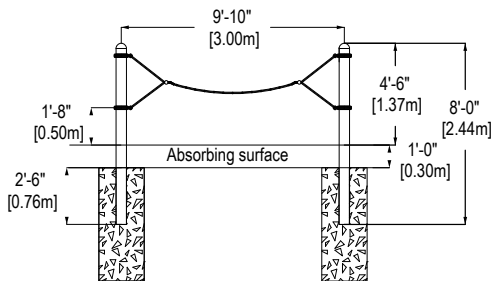

### CHARACTERISTICS

Age Group : 5-12 years old  
 Fall Height : 2'-3" (3.66m)  
 Capacity : 2  
 Safety Zone : 22'-6" x 14'-10" (6,85m x 4,51m)

### MATERIALS

Posts and caps : 5 9/16" diameter, galvanized and powder coated steel.  
 Cables : braided UV-resistant nylon over seven (7) galvanized steel cables; 0,8" (20mm) diameter;  
 Collars : powder coated aluminum;  
 Connecting Bars : galvanized and powder coated steel;  
 Mechanical Assembly : seamless 2" (51mm) diameter aluminum crimped cross joint castings.

### ANCHORS TYPE

Posts cast in concrete sonotubes 24 "by 60" deep. The soil should be compacted to 95% P.M. over 1 m around the sonotubes or installed in the burrow in undisturbed soil. Used concrete of min 25Mpa containing entrained air.