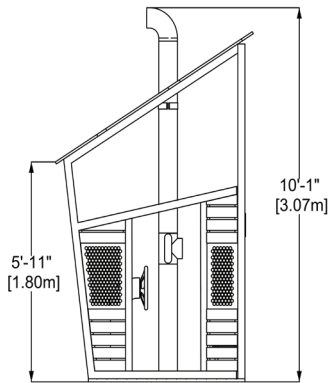

Playhouse

EP-TOD-EPM1000 (CSA)

CHARACTERISTICS

Age Group : 18 months - 5 years old

Height : 10'-1" (3.07m)

Capacity : 8

MATERIALS

Structure: powder coated steel;