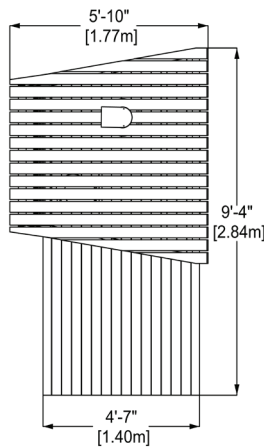

Playhouse

EP-TOD-EPM1000 (CSA)

CHARACTERISTICS

Age Group : 18 months - 5 years old

Height : 10'-1" (3.07m)

Capacity : 8

MATERIALS

Structure: powder coated steel;