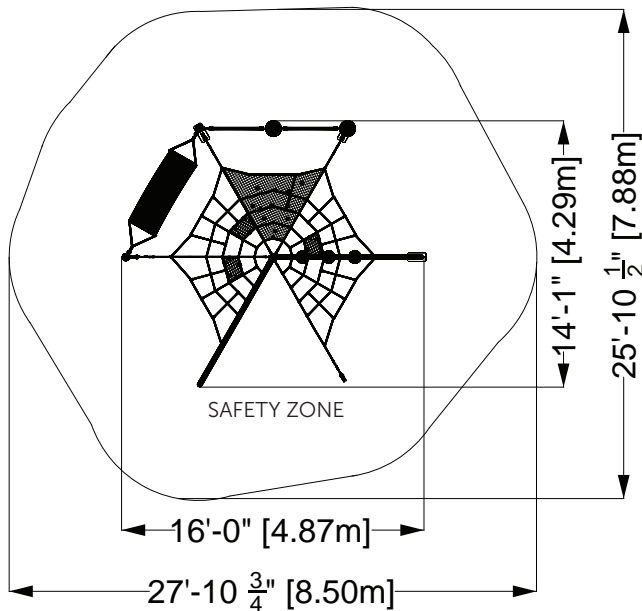

Agility Net

EP-TOD-EPAN1000 (ASTM &CSA)

CHARACTERISTICS

Age Group : 2-5 years old
 Height (structure) : 7'-7" (2,26m)
 Fall Height : 4'-4" (1,30m)
 Capacity : 20
 Safety Zone US (ASTM) : 25'-10 1/2" x 27'-10 3/4"
 Safety Zone CAN (CSA) : 7.88m x 8.50m

MATERIALS

Structure : galvanized and powder coated steel;
 Cables : braided UV-resistant nylon over seven (7) galvanized steel cables; 0,8" (20mm) diameter;
 Mechanical Assembly : seamless 2" (51mm) diameter aluminum mechanical cross joint castings;
 Accessories : UV-resistant HDPE plastic.