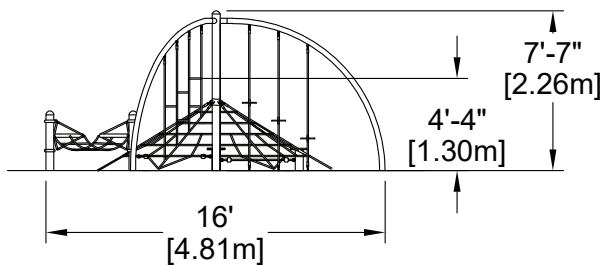

PLAY VALUE

This Agility Net will challenge toddlers to climb up and join the group. They can also develop their motor skills gathering and bouncing on horizontal cables. Hammock and the low double balance ropes contribute to develop balance skills.