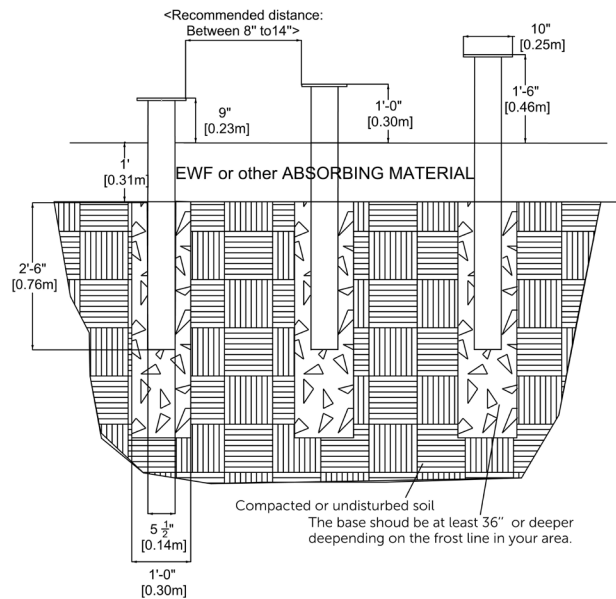

Netscape - Pods

EP-CT-NES1020 (CSA)

CHARACTERISTICS

Age Group: 5-12 years old
 Fall height: 9" (0.23m), 14" (0.36m) et 18" (0.46m)
 Capacity: Variable
 Safety Zone: 72" (1.8m) around the layout
 This equipment can be adapted according to the customer's request.

MATERIALS

Structure: galvanized and powder coated steel;
 Surface: plastic HDPE

ANCHORS TYPE

Concrete bases.
 The base should be at least 36" or deeper depending on the frost line in your area. The equipment is design to be installed in a 12" (300mm) of resilient material (EWF, rubber or sand).