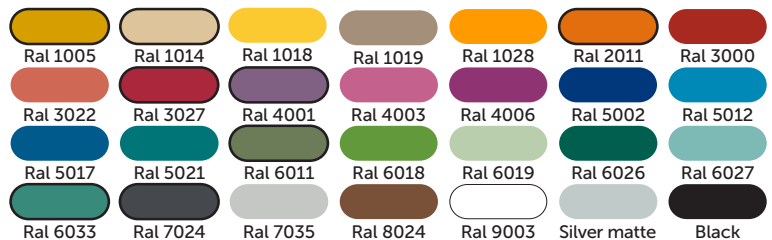

## AVAILABLE COLORS - POSTS

## AVAILABLE COLORS - BASKETBALL BACKBOARD

## MATERIALS

**Posts and grids:** galvanized steel, powder-coated.  
**Basketball backboard:** white powder-coated aluminum with orange galvanized steel ring and white nylon net.