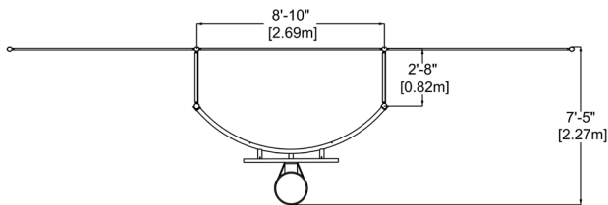

Soccer goal and Basket Configuration L10

EP-SKS-PCFB-L10

CHARACTERISTICS

Soccer and basketball goal.
The basketball hoop is installed at 10' [3.05m].
Please take into consideration the slopes of the field for an optimal use of the product.

MATERIALS

Posts and grids: galvanized steel, powder-coated.
Basketball backboard: white powder-coated aluminum with orange galvanized steel ring and white nylon net.

ANCHORS TYPE

Black sleeves installed with mechanical anchors on pre-cast concrete pyramid bases (not supplied).

PLAY VALUE

Maximizes play space.
Ball and basketball fences are available in a variety of configurations to accommodate yards of all sizes. Cages can be installed directly on asphalt, synthetic or natural grass.
Open-work mesh allows easy monitoring of play areas. The bright colors of the posts and fencing add sparkle to the yard.

INSTALLATION DETAILS

The base should be approximately level with the first layer of asphalt.
All bases of the same product must be at the SAME LEVEL.

AVAILABLE COLORS - POSTS

AVAILABLE COLORS - BASKETBALL BACKBOARD

AVAILABLE COLORS - BASKETBALL HOOP