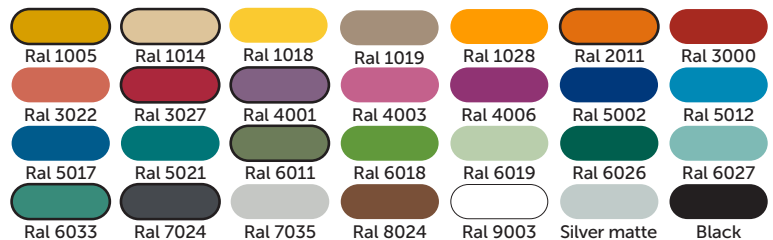

## MATERIALS

**Posts and grids:** galvanized steel, powder-coated.  
**Basketball backboard:** white powder-coated aluminum with orange galvanized steel ring and white nylon net.

## AVAILABLE COLORS - POSTS

## AVAILABLE COLORS - BASKETBALL BACKBOARD