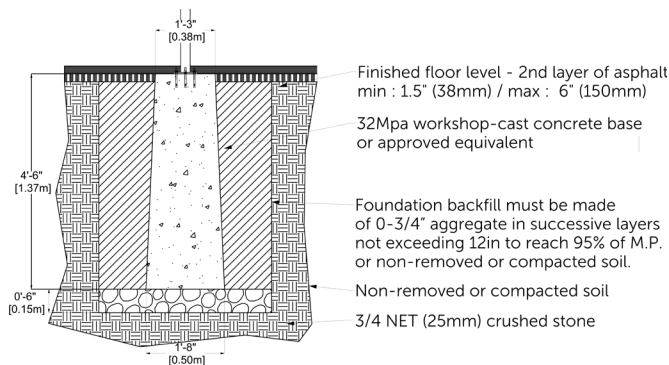

INSTALLATION DETAILS

The base should be approximately level with the first layer of asphalt.
All bases of the same product must be at the SAME LEVEL.