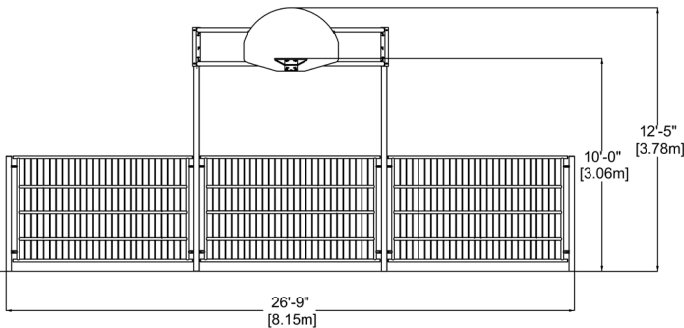

Soccer goal and Basket Configuration L10

EP-SKS-PCFB-L10

CHARACTERISTICS

Soccer and basketball goal.
The basketball hoop is installed at 10' [3.05m].
Please take into consideration the slopes of the field for an optimal use of the product.

MATERIALS

Posts and grids: galvanized steel, powder-coated.
Basketball backboard: white powder-coated aluminum with orange galvanized steel ring and white nylon net.

ANCHORS TYPE

Black sleeves installed with mechanical anchors on pre-cast concrete pyramid bases (not supplied).

PLAY VALUE

Maximizes play space.
Ball and basketball fences are available in a variety of configurations to accommodate yards of all sizes. Cages can be installed directly on asphalt, synthetic or natural grass.
Open-work mesh allows easy monitoring of play areas. The bright colors of the posts and fencing add sparkle to the yard.

INSTALLATION DETAILS

The base should be approximately level with the first layer of asphalt.
All bases of the same product must be at the SAME LEVEL.

AVAILABLE COLORS - POSTS

AVAILABLE COLORS - BASKETBALL BACKBOARD

AVAILABLE COLORS - BASKETBALL HOOP