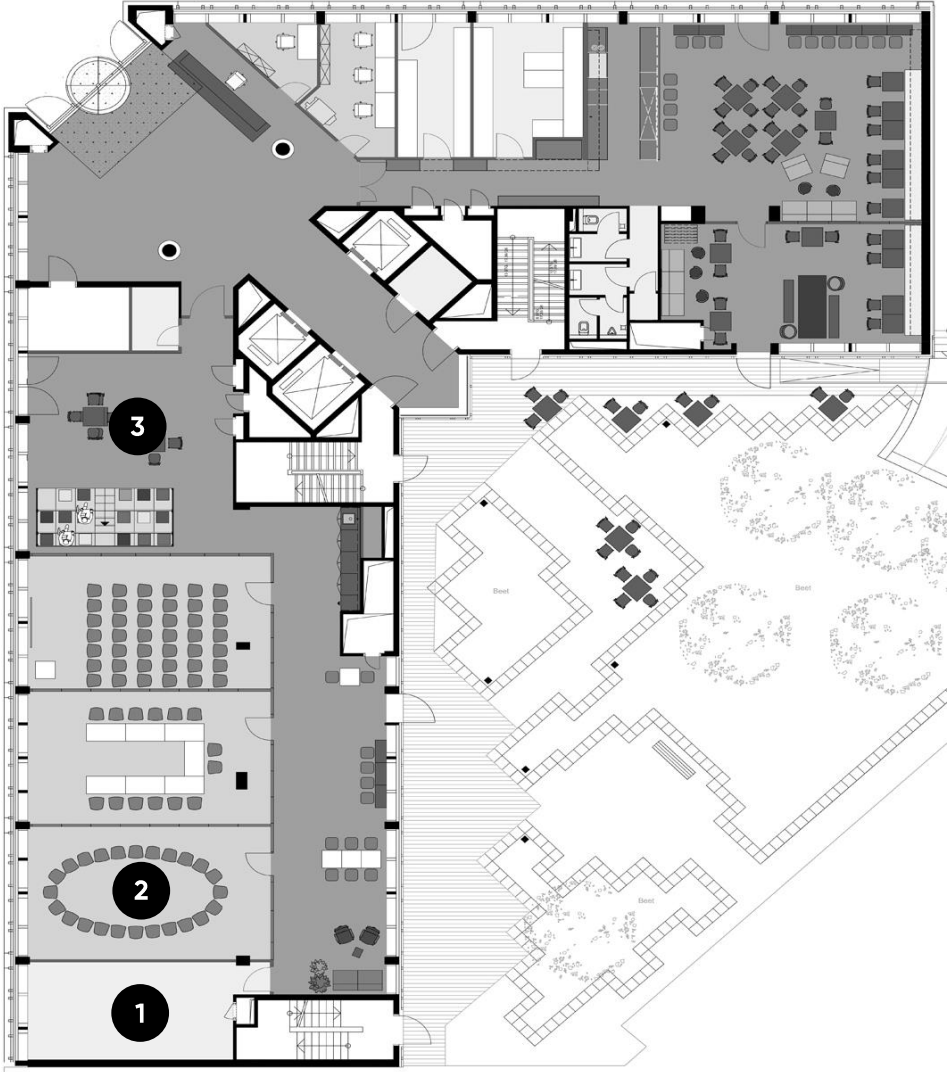

Standortportfolio

Frankfurt **Westend- carree**

DESIGN OFFICES

EG 00

Meetings & Conference

- 1 Meet & Move Room
- 2 Work Lab
- 3 Fireside Room

EG 00

Meetings & Conference

		m ²	L x B x H in Metern	New Work	U-Form	Parlament	Theater	Bock	Stuhlkreis	Bankett
1	Meet & Move Room	28						8		
2	Work Lab	45		14			14	12		
3	Fireside Room	24						8		

OG 05

Meetings & Conference

1 Rooftop Lounge mit Terrasse

OG 05

Meetings & Conference

	m ²	L x B x H in Metern	New Work	U-Form	Parlament	Theater	Bock	Stuhlkreis	Bankett
1 Rooftop Lounge mit Terrasse	71	L 14,0 x B 5,0	Lounge- und Bistromöblierung für 50 Personen						