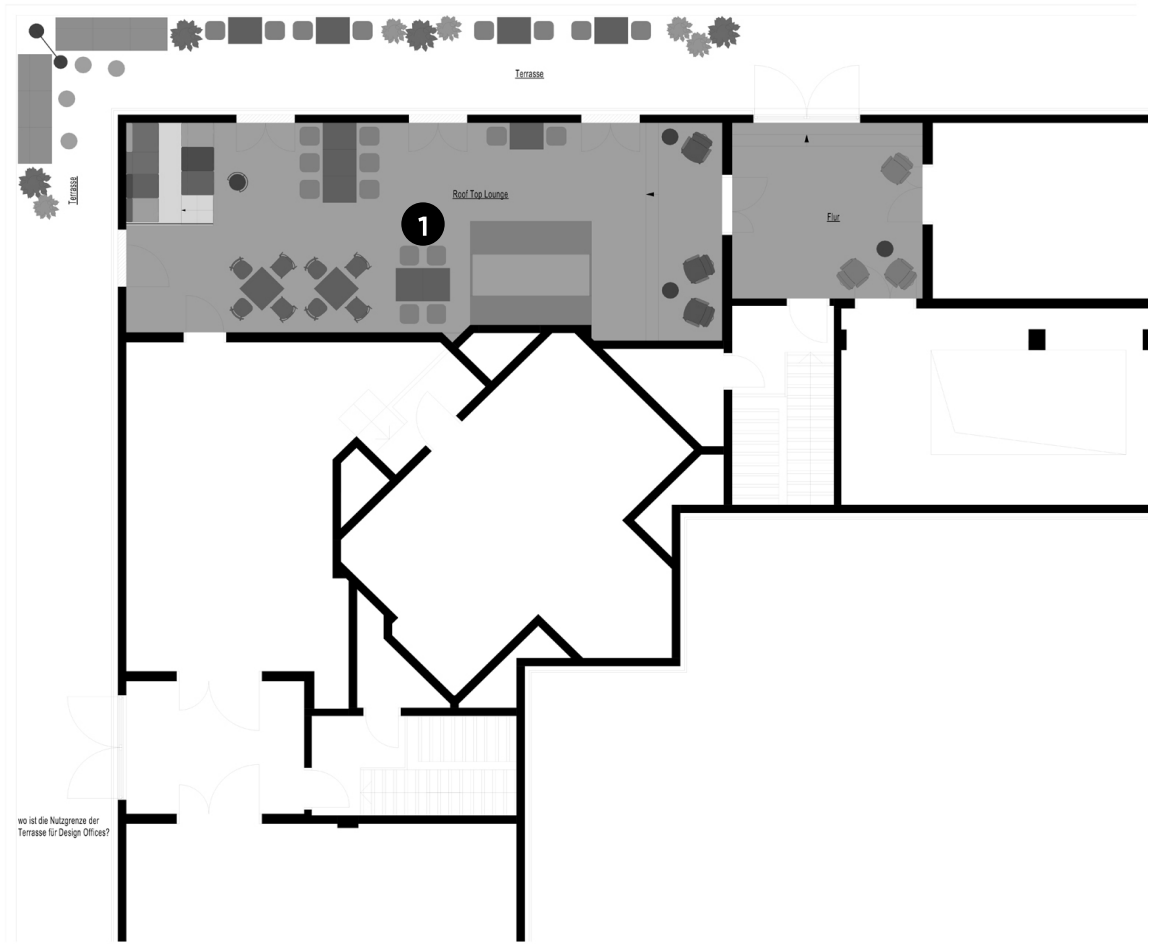

Standortportfolio

Frankfurt **Westend- carree**

DESIGN OFFICES

EG 00

Meetings & Conference

- 1 Meet & Move Room
- 2 Work Lab
- 3 Fireside Room

EG 00

Meetings & Conference

		m ²	L x B x H in Metern	New Work	U-Form	Parlament	Theater	Bock	Stuhlkreis	Bankett
1	Meet & Move Room	28						8		
2	Work Lab	45		14			14	12		
3	Fireside Room	24						8		

OG 05

Meetings & Conference

1 Rooftop Lounge mit Terrasse

OG 05

Meetings & Conference

	m ²	L x B x H in Metern	New Work	U-Form	Parlament	Theater	Bock	Stuhlkreis	Bankett
1 Rooftop Lounge mit Terrasse	71	L 14,0 x B 5,0	Lounge- und Bistromöblierung für 50 Personen						