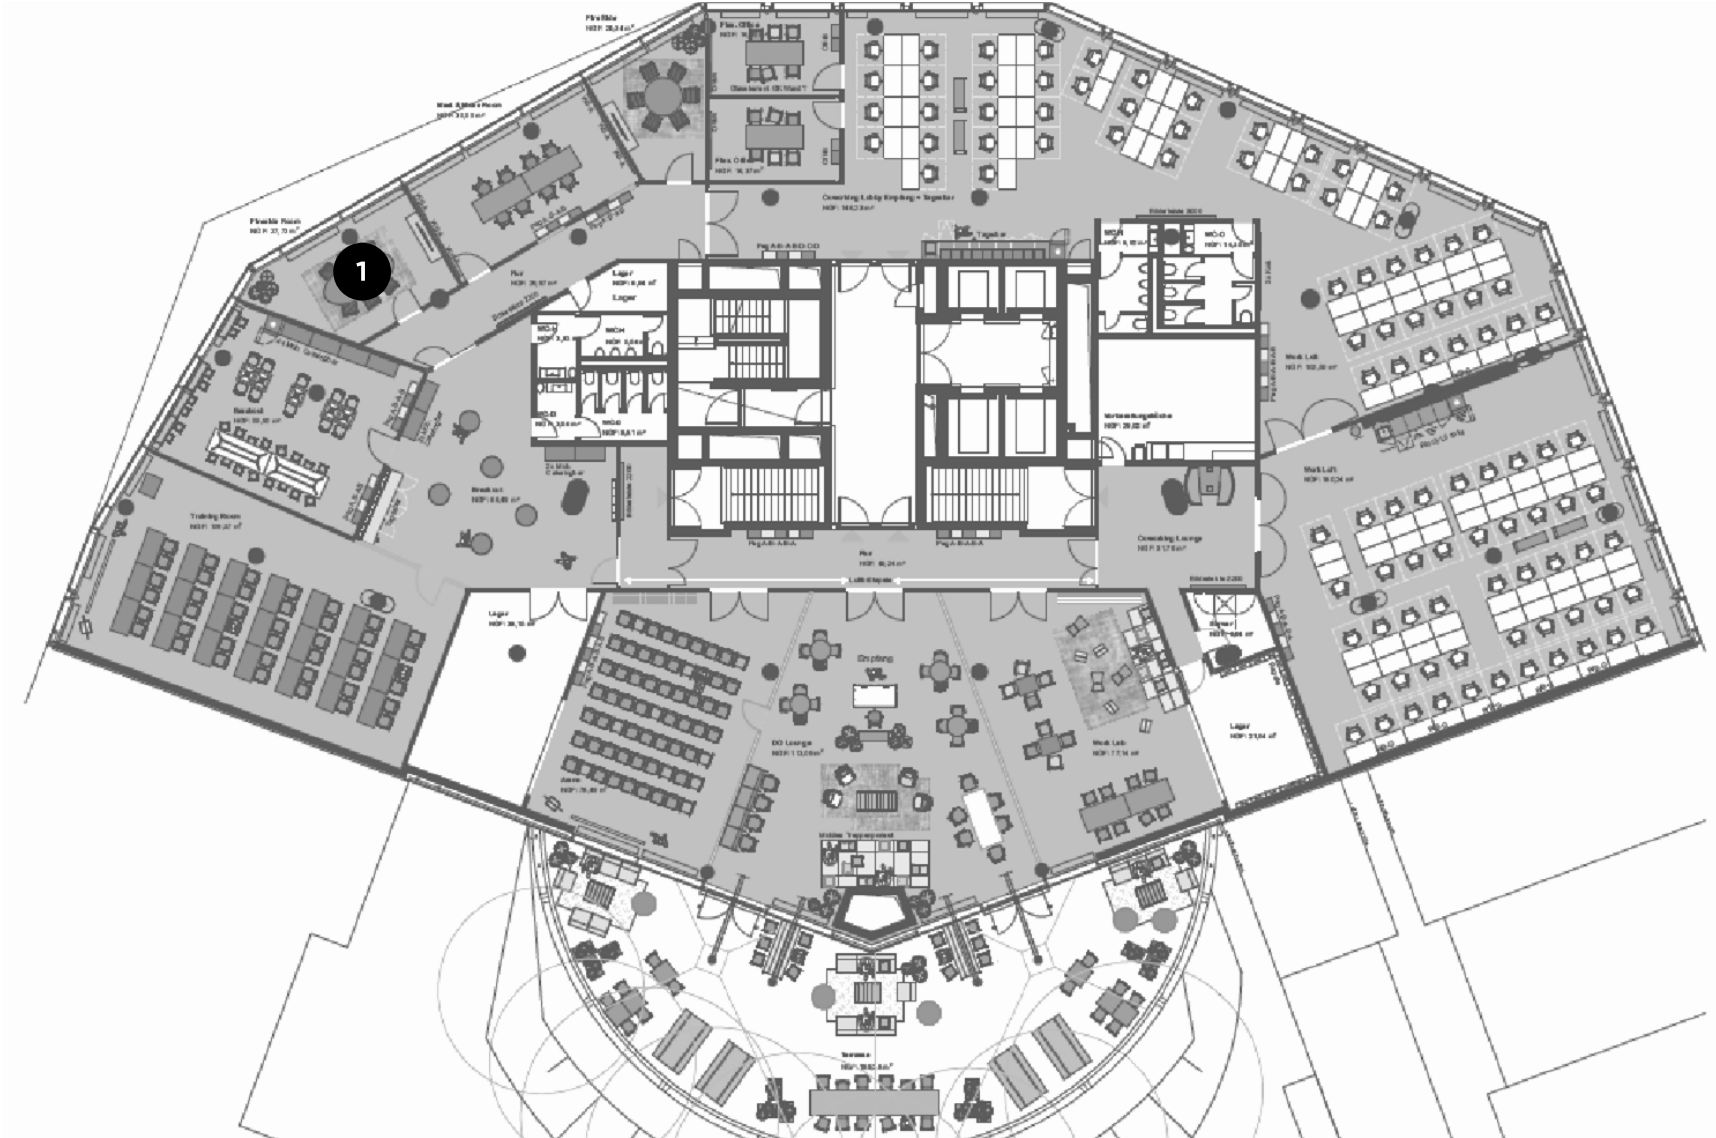

Standortportfolio

Berlin Ostbahnhof

DESIGN OFFICES

EG B

Meetings & Conference

1 Fireside Room I

EG B

Meetings & Conference

1

	m2	L x B x H in Metern	New Work	U-Form	Parlament	Theater	Block	Stuhlkreis	Bankett
Fireside Room I	27	7,7 x 4,5 x 3,0	6	6	6	6	6	6	6