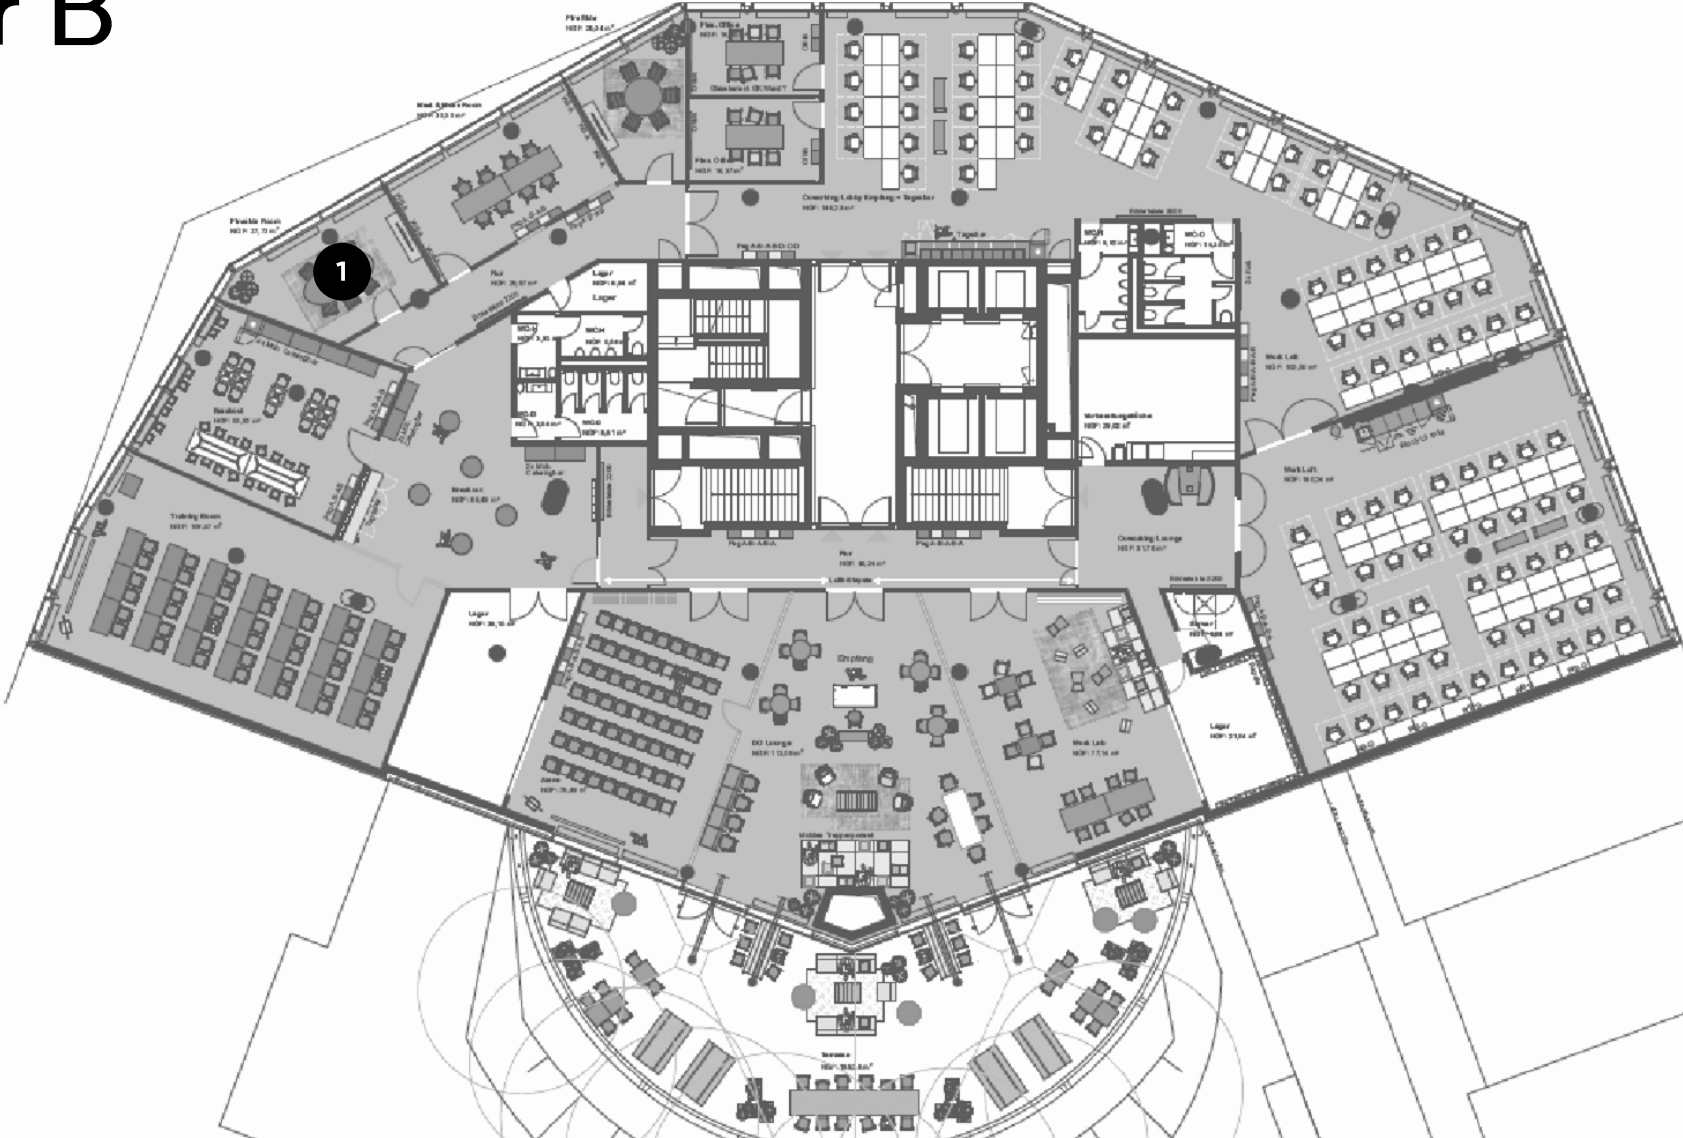

Location portfolio

Berlin Ostbahnhof

DESIGN OFFICES

Ground floor B

Meeting & conference spaces

1 Fireside Room I

Ground floor B

Meeting & conference spaces

1

	m ²	L x W x H in metres	New Work	U-shaped	Parliamentary	Theatre	Block	Circle	Banquet
Fireside Room I	27	7.7 x 4.5 x 3.0	6	6	6	6	6	6	6