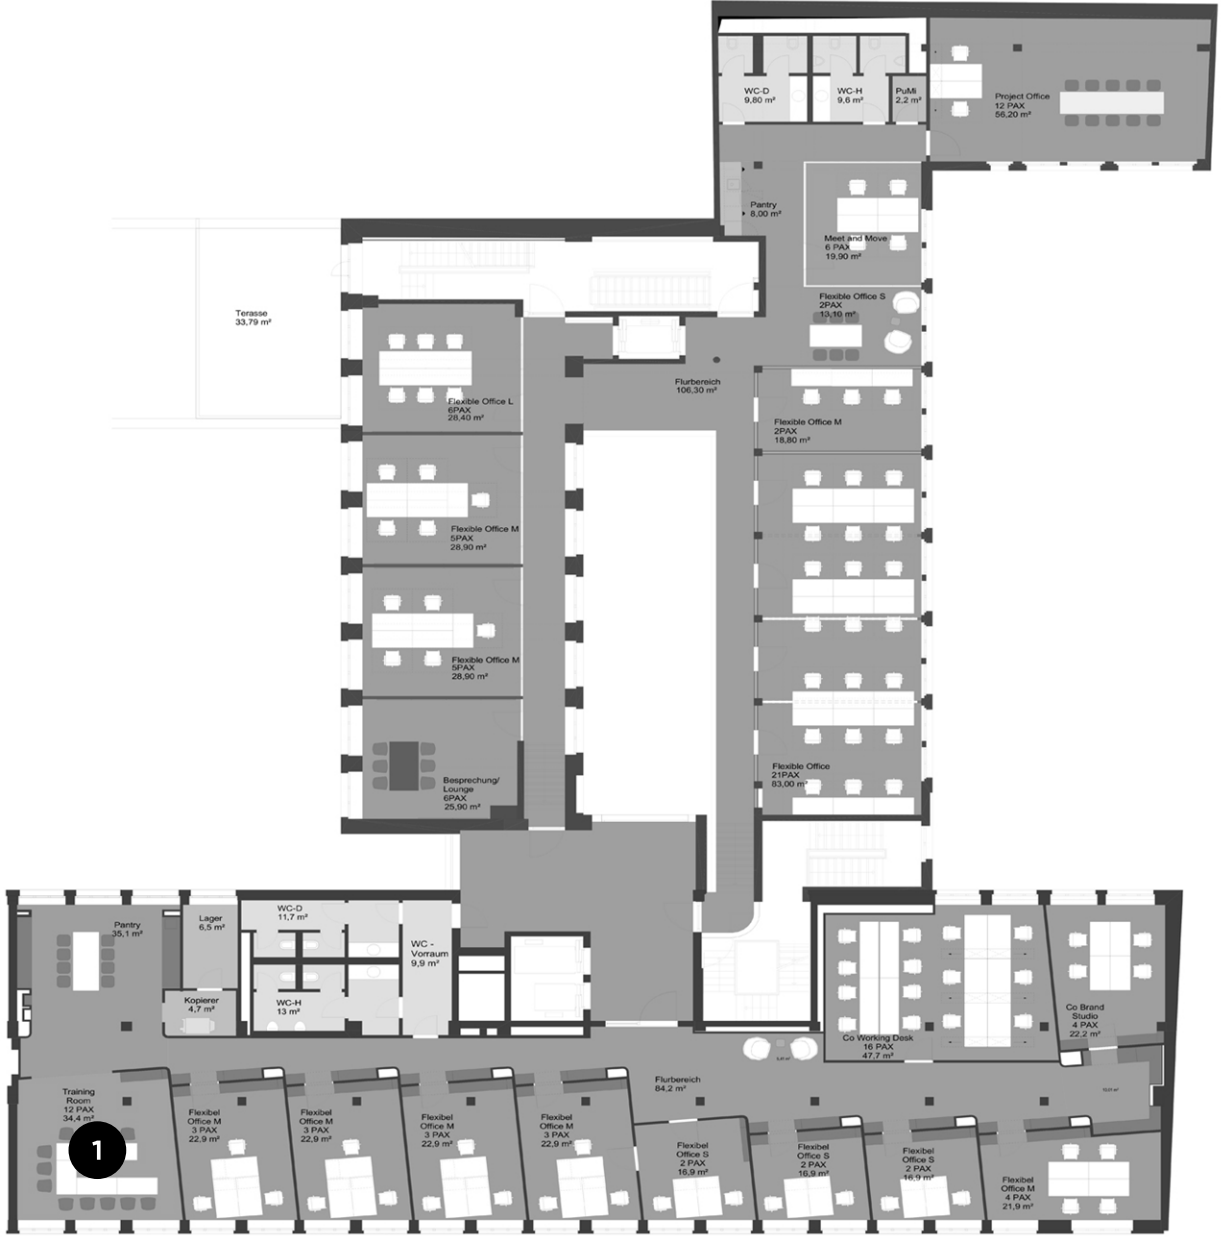

OG 03

Meetings & Conference

1

Meet & Move Room