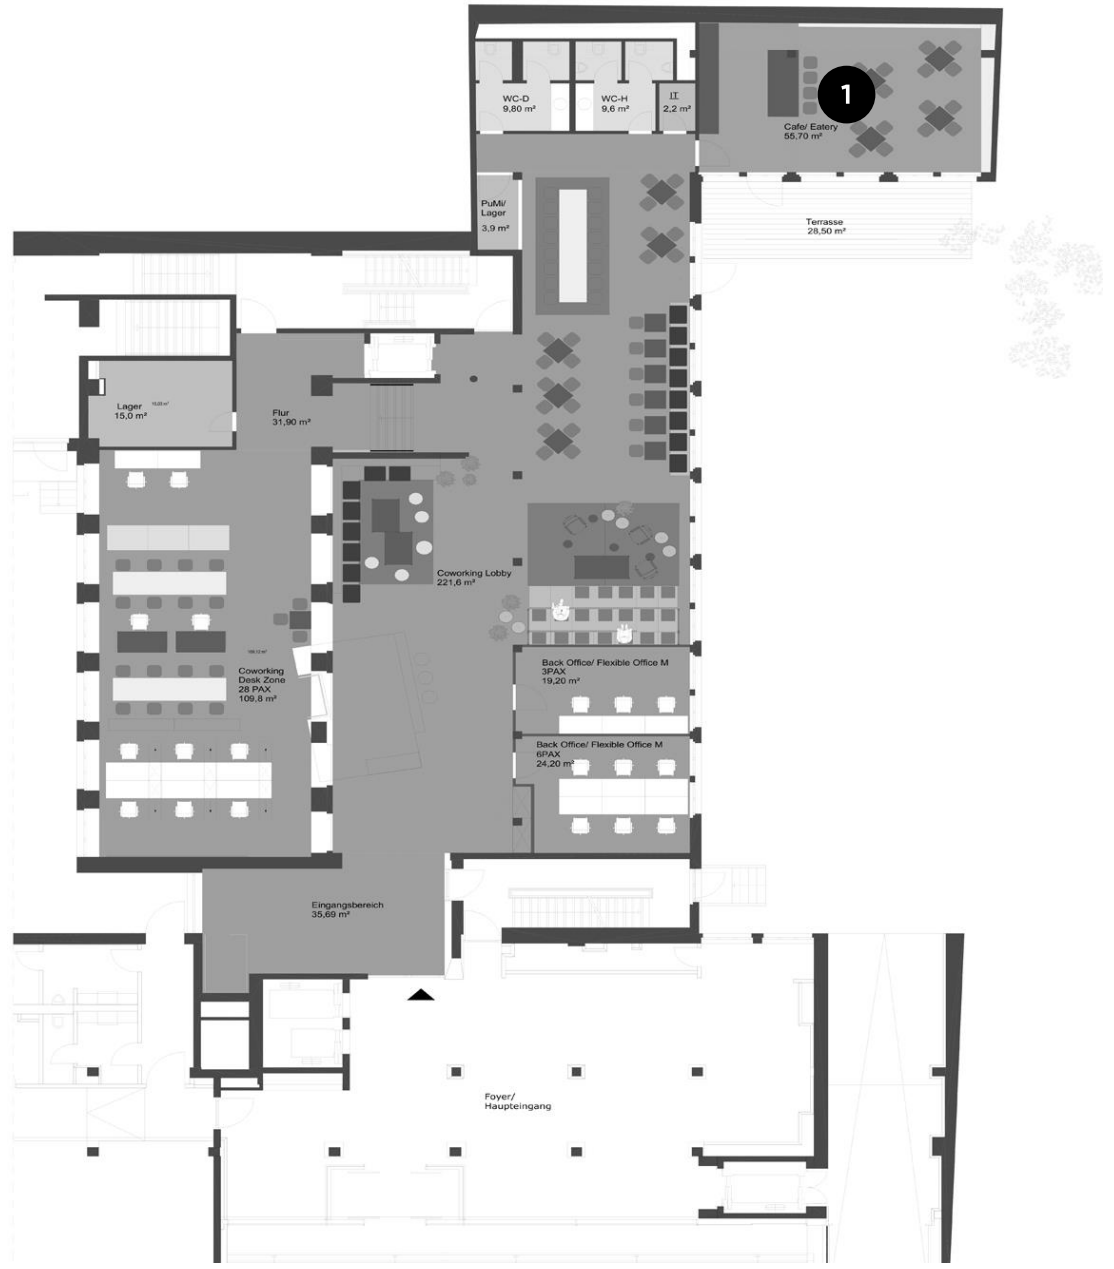

# Düsseldorf **Kaiserteich**

**DESIGN OFFICES**

AM KAISERTEICH

# EG 00

Meetings & Conference

1 Fireside Room

# EG 00

Meetings & Conference

1

	m <sup>2</sup>	L x B x H in Metern	New Work	U-Form	Parlament	Theater	Block	Stuhlkreis	Bankett
Fireside Room	37	5,5 x 7,0 x 3,65					6		

# OG 03

Meetings & Conference

1

	m <sup>2</sup>	L x B x H in Metern	New Work	U-Form	Parlament	Theater	Block	Stuhlkreis	Bankett
Meet & Move Room	37	5,5 x 7,0 x 3,65					8		