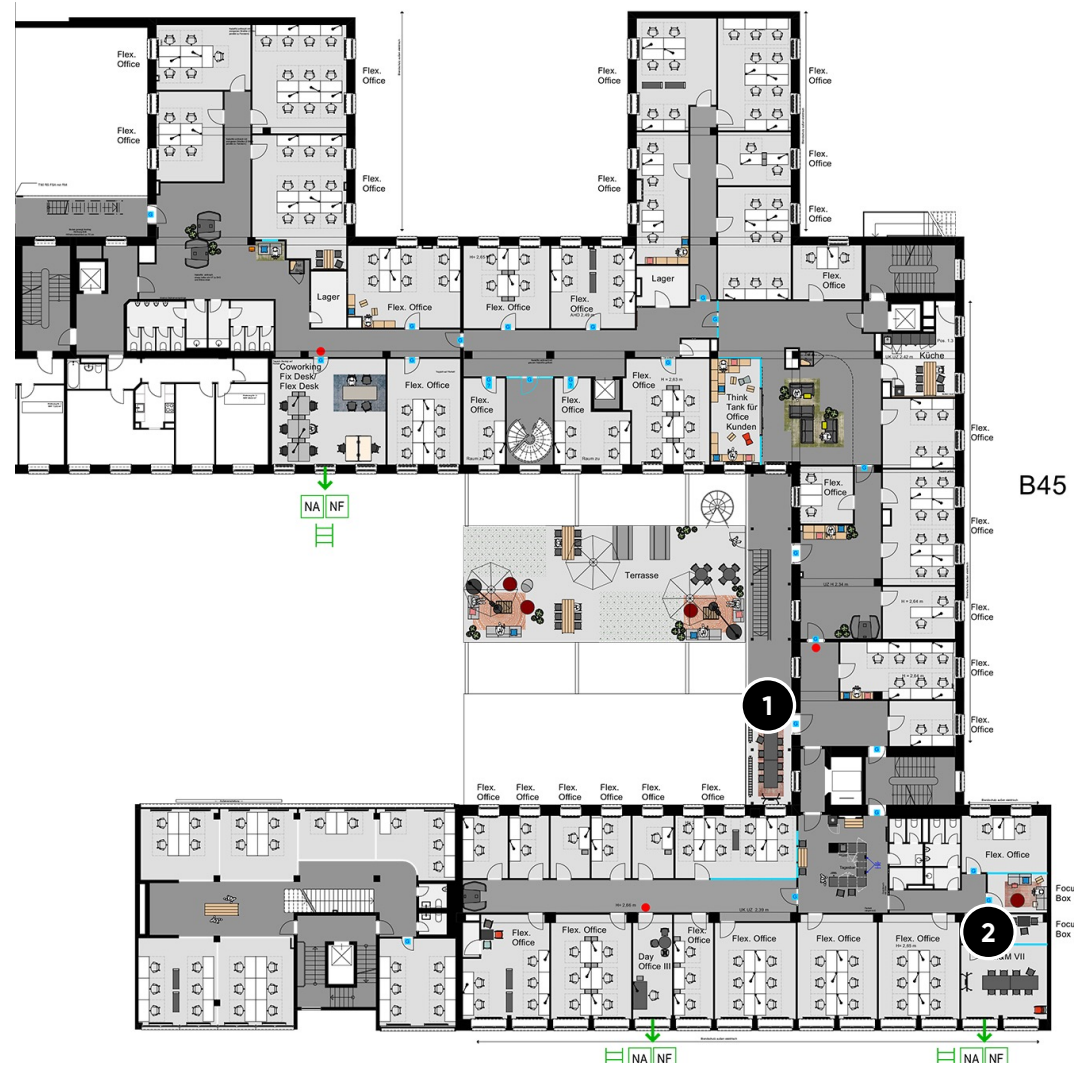

## BESTUHLUNGSPLAN

1. Event Terrasse
2. Arena
3. Fireside Room I
4. Fireside Room II
5. Fireside Room III
6. Meet & Move Room I
7. Meet & Move Room II
8. Meet & Move Room III
9. Training Room I
10. Training Room II
11. Training Room III
12. Eatery
13. Worklab
14. Meet & Move Room IV
15. Meet & Move Room V

DESIGN OFFICES

— MÜNCHEN —

CAMPUS KÖNIGSPLATZ

MEETING &  
CONFERENCE

1. OBERGESCHOSS

### 1. OBERGESCHOSS

- 1 Meet & Move Room VI
- 2 Meet & Move Room VII

DESIGN OFFICES

MÜNCHEN

CAMPUS KÖNIGSPLATZ

BESTUHLUNGSPLAN

1. Meet & Move Room VI
2. Meet & Move Room VII

# 1. OG

m <sup>2</sup>	L x B x H in Meter	 New Work	 U-Form	 Parlament	 Theater	 Block	 Stuhlkreis	 Bankett
20	3,1 x 3,98 x					10		
27	4,79 x 5,57 x 2,65					6		