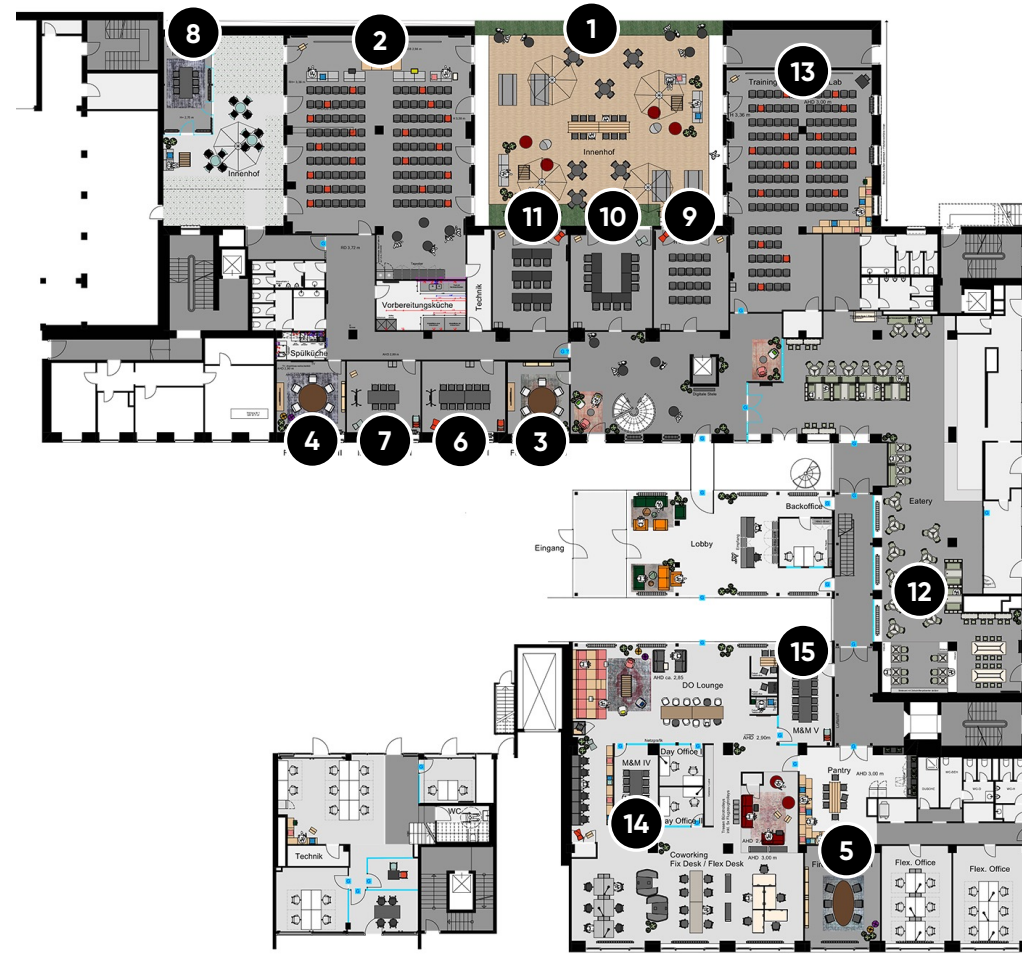

## ERDGESCHOSS

- 1** Event Terrasse
- 2** Arena
- 3** Fireside Room I
- 4** Fireside Room II
- 5** Fireside Room III
- 6** Meet & Move Room I
- 7** Meet & Move Room II
- 8** Meet & Move Room III
- 9** Training Room I
- 10** Training Room II
- 11** Training Room III
- 12** Eatery
- 13** Worklab
- 14** Meet & Move Room IV
- 15** Meet & Move Room V

## BESTUHLUNGSPLAN

1. Event Terrasse
2. Arena
3. Fireside Room I
4. Fireside Room II
5. Fireside Room III
6. Meet & Move Room I
7. Meet & Move Room II
8. Meet & Move Room III
9. Training Room I
10. Training Room II
11. Training Room III
12. Eatery
13. Worklab
14. Meet & Move Room IV
15. Meet & Move Room V

# EG

m <sup>2</sup>	L x B x H in Meter	 New Work	 U-Form	 Parlament	 Theater	 Block	 Stuhlkreis	 Bankett
260	13 x 10,64	150						100
201	17,25 x 13,04 x	180	40	120	199		50	100
25	5 x 4,85 x 3,38					6		
27	5 x 5,23 x 3,38					6		
38	6,23 x 5,23 x 3,38					8		
30	5 x 4,35 x 3,38					12		
27	7,13 x 5,30 x 3,35					6		
23	7,13 x 5,70 x 3,35					10		
38	7,13 x 5,30 x 3,35	25	18	16	35	16	20	
155	17 x 9,90 x 3,36	25	18	16	35	16	20	
38	7,13 x 5,34 x 3,90	25	18	16	35	16	20	
155	17 x 9,90 x 3,91	130	36	80	150		40	60
20						8		
27						8		

# 1. OG

m <sup>2</sup>	L x B x H in Meter	 New Work	 U-Form	 Parlament	 Theater	 Block	 Stuhlkreis	 Bankett
20	3,1 x 3,98 x					10		
27	4,79 x 5,57 x 2,65					6		