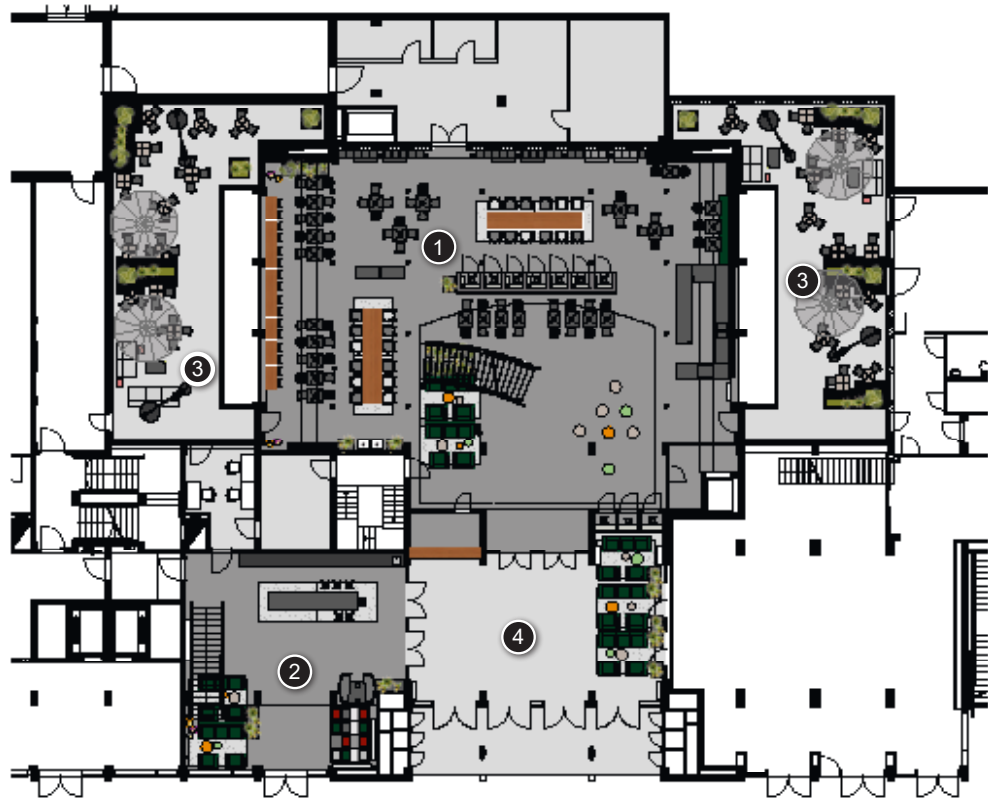

DESIGN OFFICES

LEIPZIG

POST

CONFERENCE & COWORKING

GROUND FLOOR

1ST FL

GF

GROUND FLOOR

- ① Eatery
- ② DO Lounge
- ③ Terrace
- ④ Reception

LEIPZIG
POST

SEATING PLAN

- 1 Eatery
- 2 DO Lounge
- 3 Terrace

GF

m ²	L x W x H in Meter	 New Work	 U-Shape	 Parliament	 Theater	 Block	 Circle	 Banquet
420		Bistro furniture with bar						
100		Community table, bistro and lounge furniture ¹²						
110		Exceptional outdoor furniture						

DESIGN OFFICES

LEIPZIG

POST

CONFERENCE & COWORKING

1ST FLOOR

1ST FL

GF

1ST FLOOR

1ST FL

m ²	L x W x H in Meter	 New Work	 U-Shape	 Parliament	 Theater	 Block	 Circle	 Banquet
45	8.4 x 5.1 x 2.7		18	18	40	18	24	
38	6.9 x 5.4 x 2.7		14	18	28	12	20	
82	15.3 x 5.3 x 2.7		34	38	77	30	54	
32	6.1 x 5.4 x 2.7		12	12	30	12	14	
20	6.1 x 3.5 x 2.7				14	6	16	
30	6.1 x 5.6 x 2.7		12	12	24	12	14	
52	6.1 x 8.9 x 2.7		18	24	50	18	26	
50	6.1 x 9.1 x 2.7		22	28	54	20	36	
82	6.1 x 14.5 x 2.7		34	40	77	32	54	
320				80	180			
48	8.8 X 5.3 X 2.7		12	12	35	12	25	
14	3.7 X 3.6 X 2.7					6		
14	3.7 X 3.6 X 2.7					6		
14	3.7 X 3.6 X 2.7					6		
14	3,7 x 3,6 x 2,7					6		
122	12,7 X 11,0 X 2,7		20	40	60	20	25	