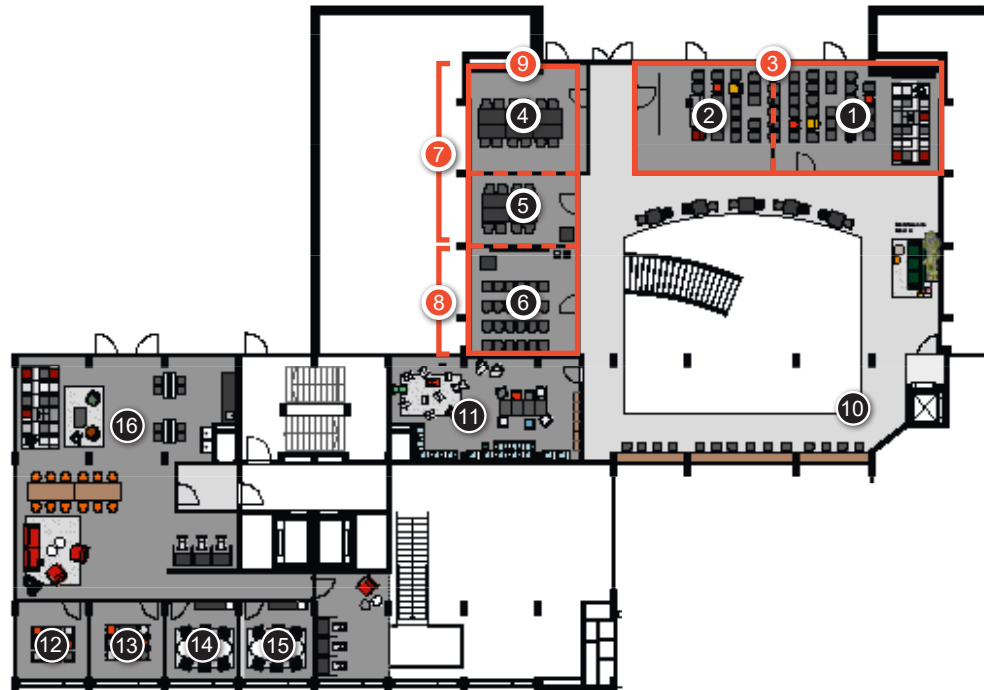

- ① Eatery
- ② DO Lounge
- ③ Terrace
- ④ Reception

LEIPZIG
POST

SEATING PLAN

- 1 Eatery
- 2 DO Lounge
- 3 Terrace

GF

m ²	L x W x H in Meter	 New Work	 U-Shape	 Parliament	 Theater	 Block	 Circle	 Banquet
420		Bistro furniture with bar						
100		Community table, bistro and lounge furniture ¹²						
110		Exceptional outdoor furniture						

DESIGN OFFICES

LEIPZIG

POST

CONFERENCE & COWORKING

1ST FLOOR

1ST FL

GF

1ST FLOOR

- ① Training Room I
- ② Training Room II
- ③ Training Room I + II
- ④ Training Room III
- ⑤ Training Room IV
- ⑥ Training Room V
- ⑦ Training Room III + IV
- ⑧ Training Room IV + V
- ⑨ Training Room III – V
- ⑩ Arena
- ⑪ Work Lab I
- ⑫ Meet & Move Room I
- ⑬ Meet & Move Room II
- ⑭ Fireside Room I
- ⑮ Fireside Room II
- ⑯ Work Lab II

1ST FL

m ²	L x W x H in Meter	 New Work	 U-Shape	 Parliament	 Theater	 Block	 Circle	 Banquet
45	8.4 x 5.1 x 2.7		18	18	40	18	24	
38	6.9 x 5.4 x 2.7		14	18	28	12	20	
82	15.3 x 5.3 x 2.7		34	38	77	30	54	
32	6.1 x 5.4 x 2.7		12	12	30	12	14	
20	6.1 x 3.5 x 2.7				14	6	16	
30	6.1 x 5.6 x 2.7		12	12	24	12	14	
52	6.1 x 8.9 x 2.7		18	24	50	18	26	
50	6.1 x 9.1 x 2.7		22	28	54	20	36	
82	6.1 x 14.5 x 2.7		34	40	77	32	54	
320				80	180			
48	8.8 X 5.3 X 2.7		12	12	35	12	25	
14	3.7 X 3.6 X 2.7					6		
14	3.7 X 3.6 X 2.7					6		
14	3.7 X 3.6 X 2.7					6		
14	3,7 x 3,6 x 2,7					6		
122	12,7 X 11,0 X 2,7		20	40	60	20	25	