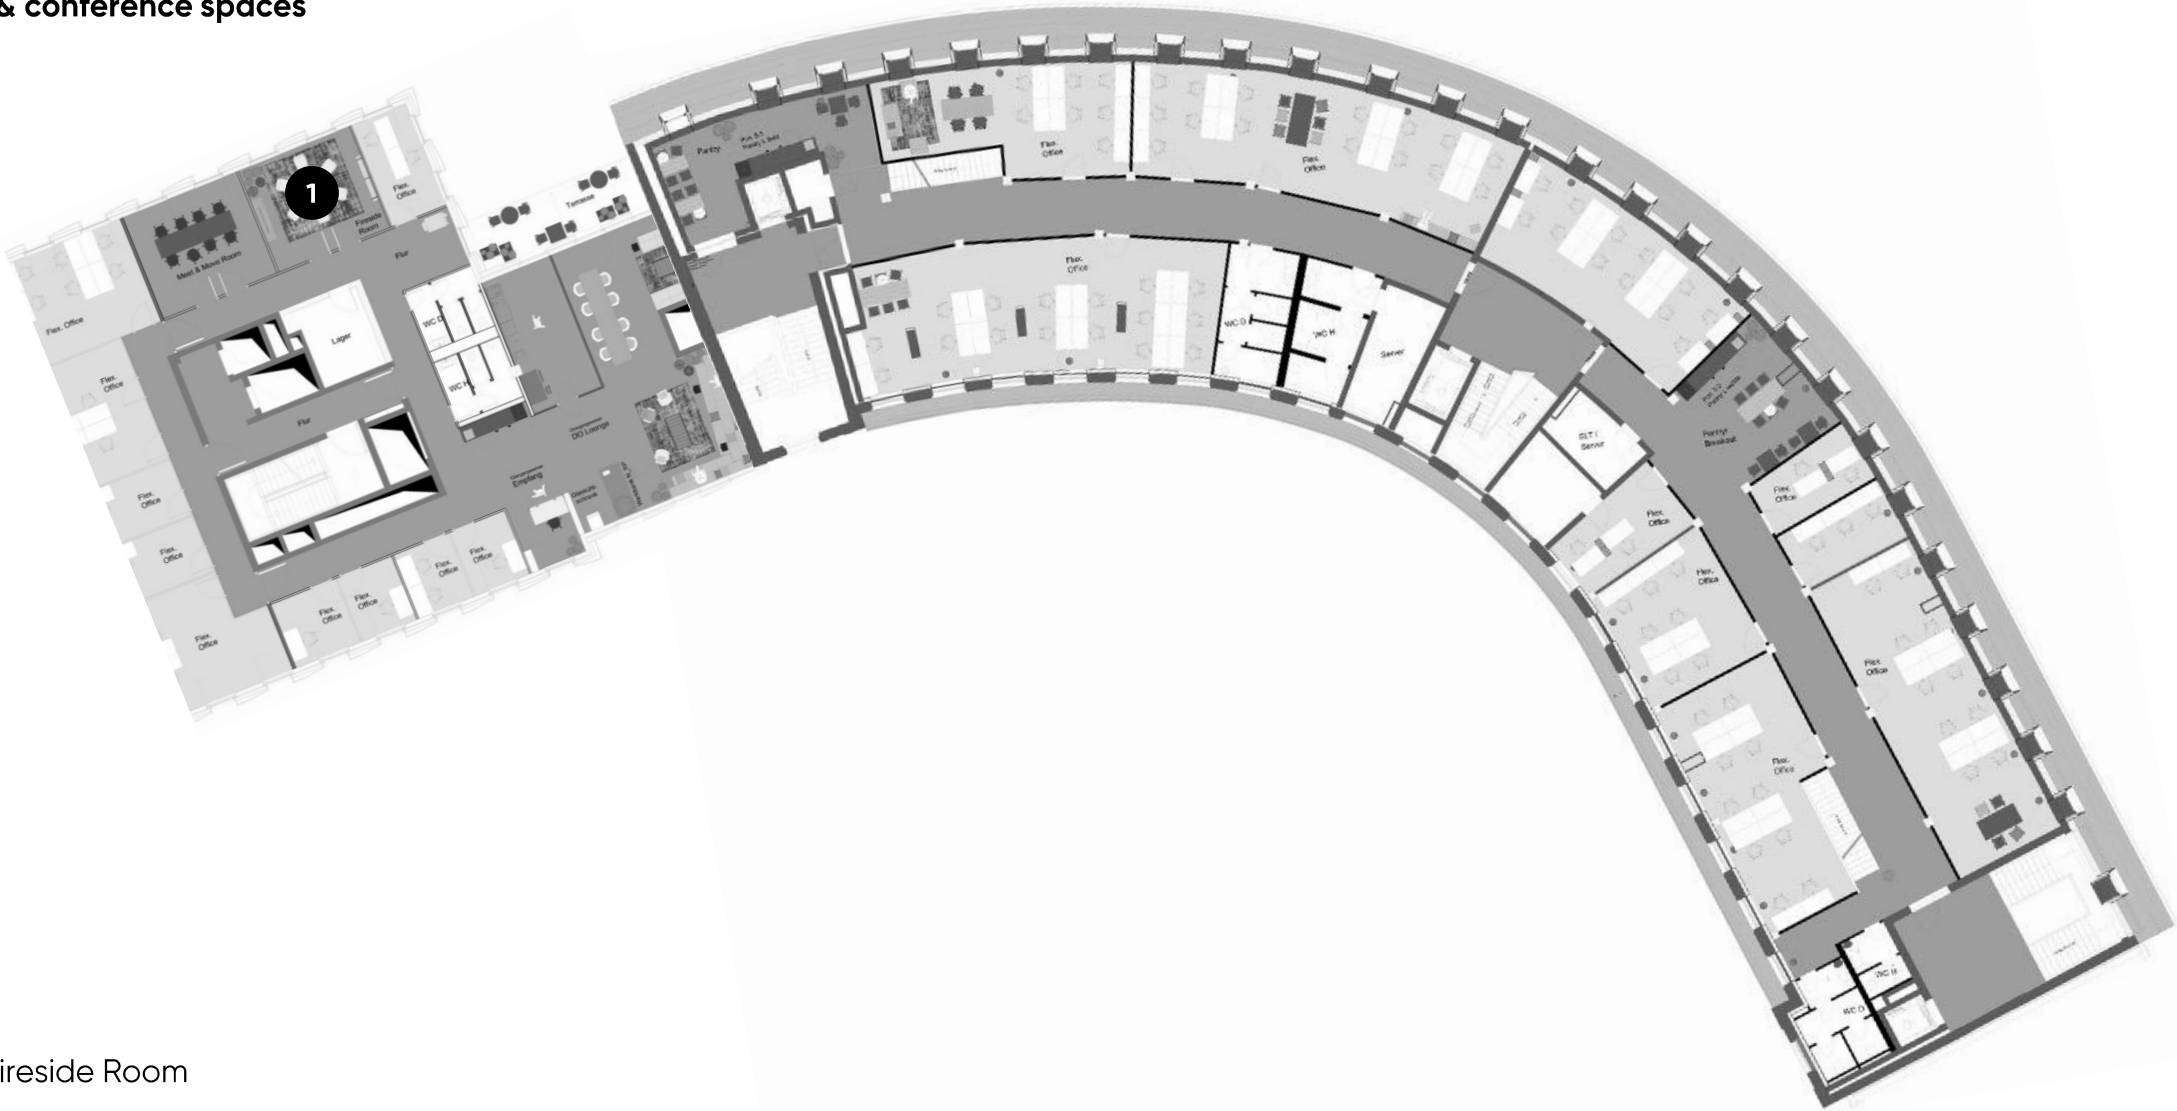

1st floor

Meeting & conference spaces

1 Eatery

1st floor

Meeting & conference spaces

	m ²	L x W x H in metres	New Work	U-shaped	Parliamentary	Theatre	Block	Circle	Banquet
1 Eatery	318	22.0 x 13.5 x 3.0	Bistro seating						

2nd floor

Meeting & conference spaces

 With flexible walls

-  Training Room I
-  Training Room II
-  Training Room III
-  Training Room IV
-  Training Room V
-  Arena II

2nd floor

Meeting & conference spaces

		m ²	L x W x H in metres	New Work	U-shaped	Parliamentary	Theatre	Block	Circle	Banquet
1	Training Room I	64	9.7 x 5.7 x 3.1	42	20	24	60	18	25	
2	Training Room II	35	5.8 x 5.7 x 3.1	15	10	12	15	12	12	
3	Training Room III	47	9.0 x 5.7 x 3.1	30	16	18	40	14	18	
4	Training Room IV	62	11.0 x 5.5 x 3.1	40	18	24	60	18	24	
5	Training Room V	55	9.6 x 5.6 x 3.1	32	18	20	45	16	20	
6	Arena II	321	23.0 x 13.5 x 3.1	180		80	240			

5th floor

Meeting & conference spaces

1 Fireside Room

5th floor

Meeting & conference spaces

	m ²	L x W x H in metres	New Work	U-shaped	Parliamentary	Theatre	Block	Circle	Banquet
1 Fireside Room	27	5.4 x 4.9 x 3.1					6		