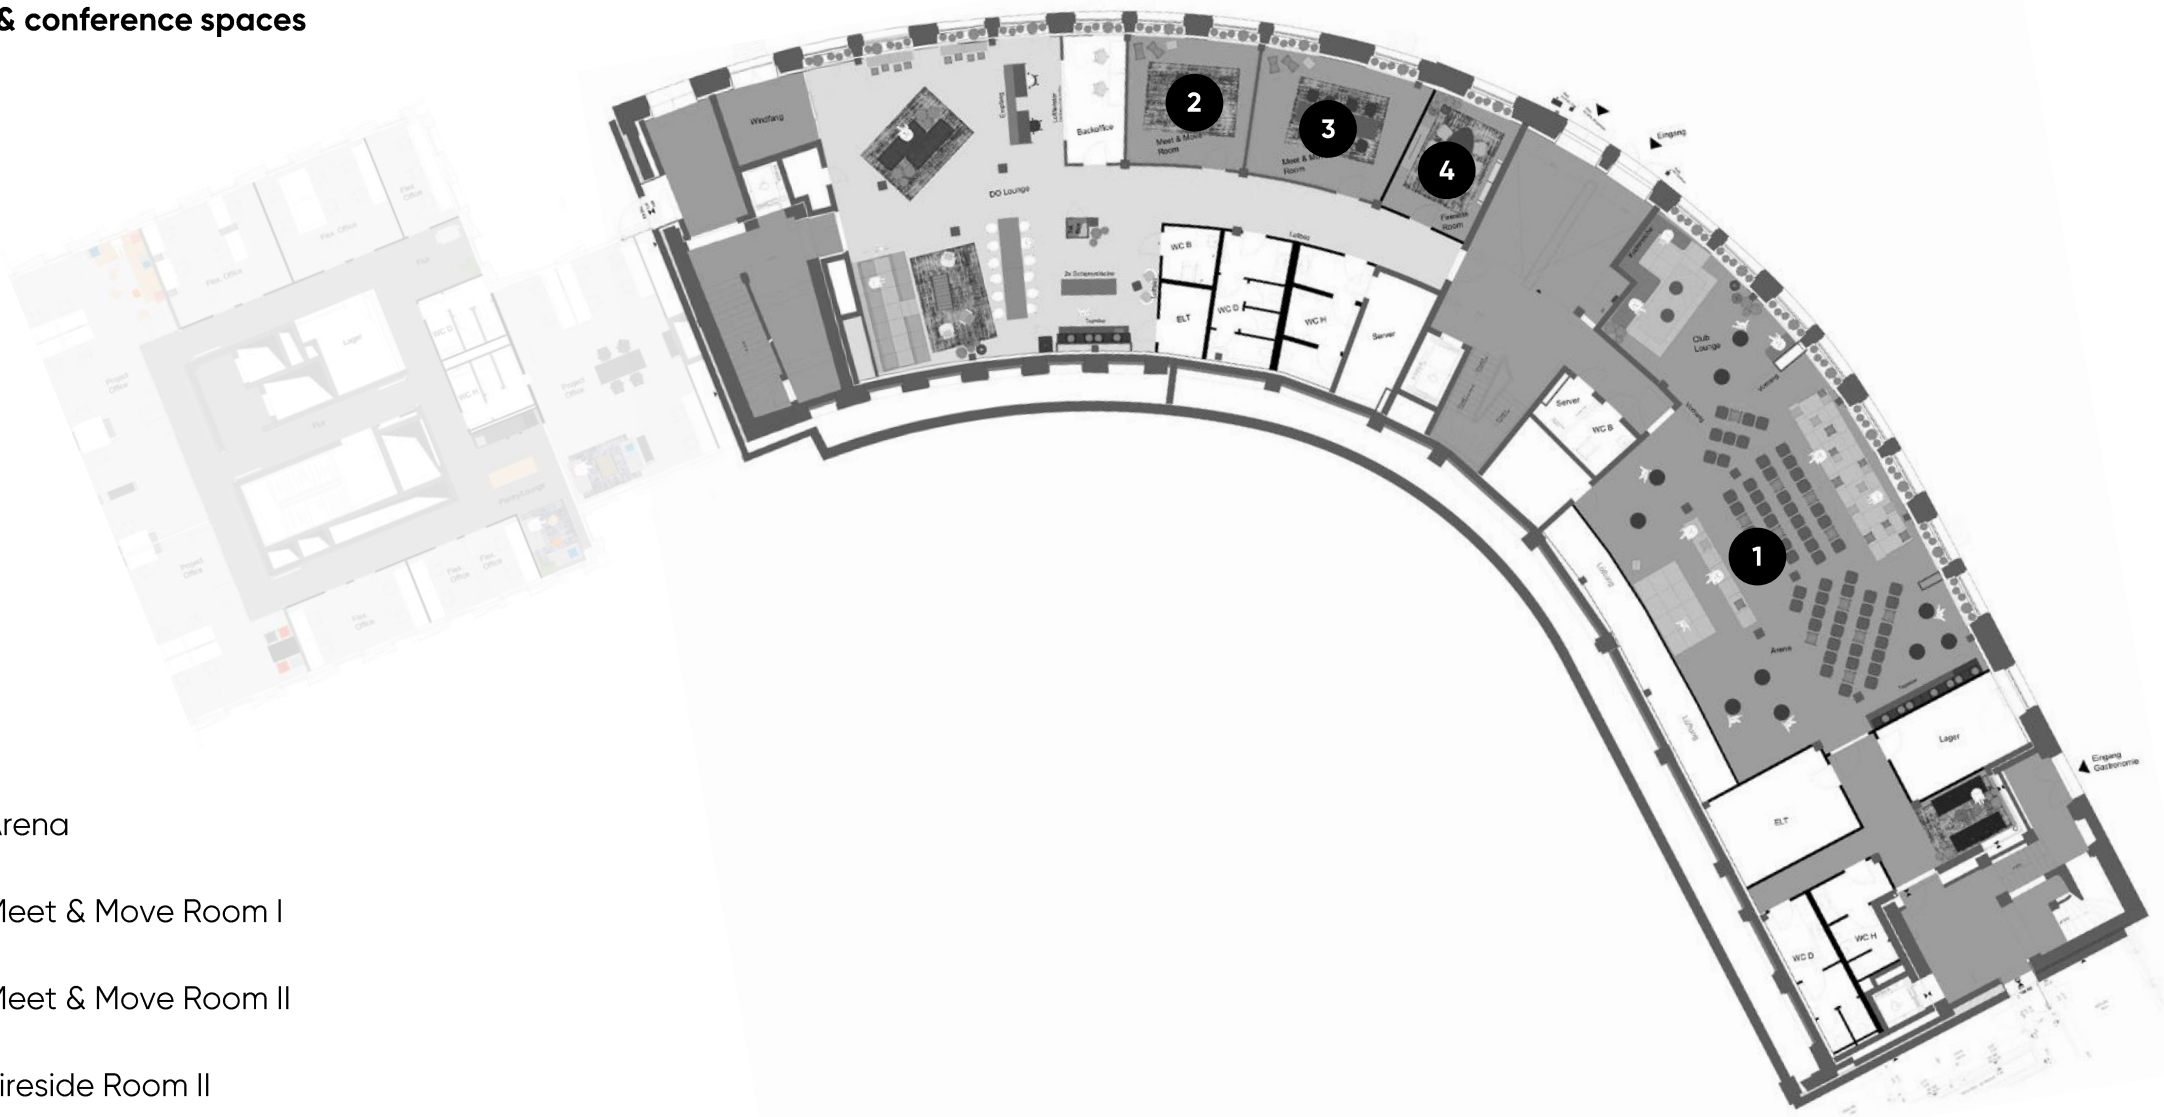

Location portfolio

Nürnberg Hauptbahnhof

DESIGN OFFICES

Ground floor

Meeting & conference spaces

- 1 Arena
- 2 Meet & Move Room I
- 3 Meet & Move Room II
- 4 Fireside Room II

Ground floor

Meeting & conference spaces

		m ²	L x W x H in metres	New Work	U-shaped	Parliamentary	Theatre	Block	Circle	Banquet
1	Arena	226	12.0 x 19.0 x 2.9	100			120			
2	Meet & Move Room I	30	5.7 x 5.5 x 2.9					6		
3	Meet & Move Room II	38	7.6 x 5.5 x 2.9					8		
4	Fireside Room II	22	4.0 x 5.5 x 2.9					8		

1st floor

Meeting & conference spaces

1 Eatery

1st floor

Meeting & conference spaces

	m ²	L x W x H in metres	New Work	U-shaped	Parliamentary	Theatre	Block	Circle	Banquet
1 Eatery	318	22.0 x 13.5 x 3.0	Bistro seating						

5th floor

Meeting & conference spaces

1 Fireside Room

5th floor

Meeting & conference spaces

	m ²	L x W x H in metres	New Work	U-shaped	Parliamentary	Theatre	Block	Circle	Banquet
1 Fireside Room	27	5.4 x 4.9 x 3.1					6		