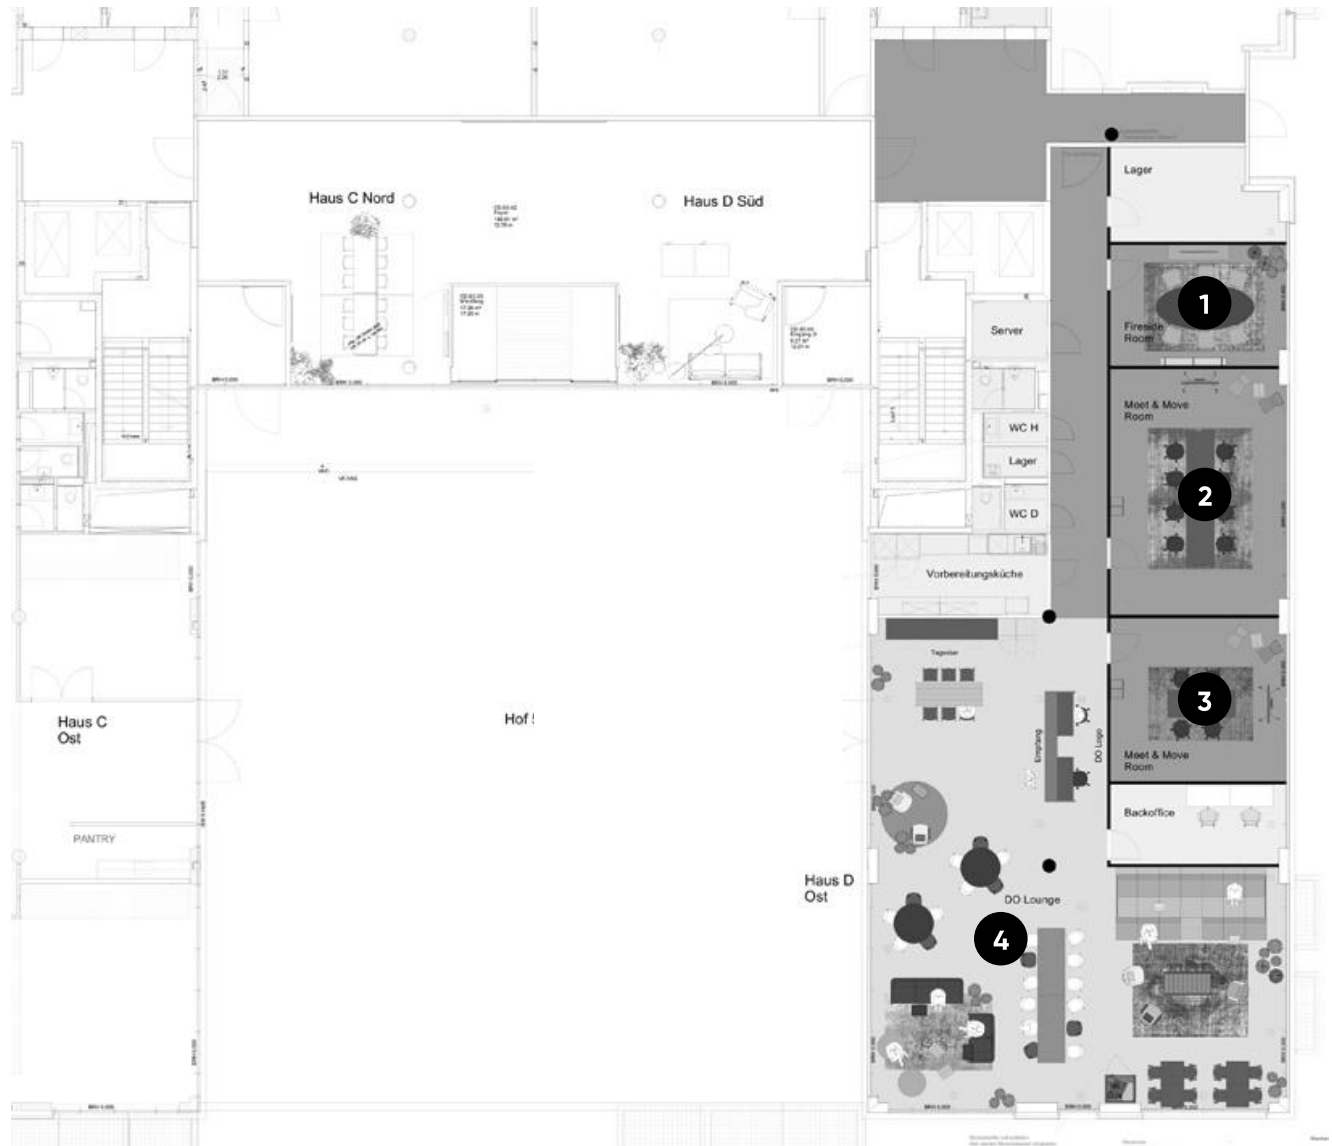

Location portfolio

Stuttgart Gerlingen

DESIGN OFFICES

Ground floor

Meeting & conference spaces

- 1 Fireside Room I
- 2 Meet & Move Room I
- 3 Meet & Move Room II
- 4 DO.Lounge

Ground floor

Meeting & conference spaces

		m ²	L x W x H in metres	New Work	U-shaped	Parliamentary	Theatre	Block	Circle	Banquet
1	Fireside Room I	87	4.3 x 4.9 x 3.5	40	20	30	70	16	24	
2	Meet & Move Room I	115	4.9 x 4.9 x 3.5	45	18	26	90	16	20	
3	Meet & Move Room II	417	31.4 x 13.3 x 3.5	300		150	400			180
4	DO.Lounge	90	4.9 x 4.8 x 3.5	Unique furniture options						