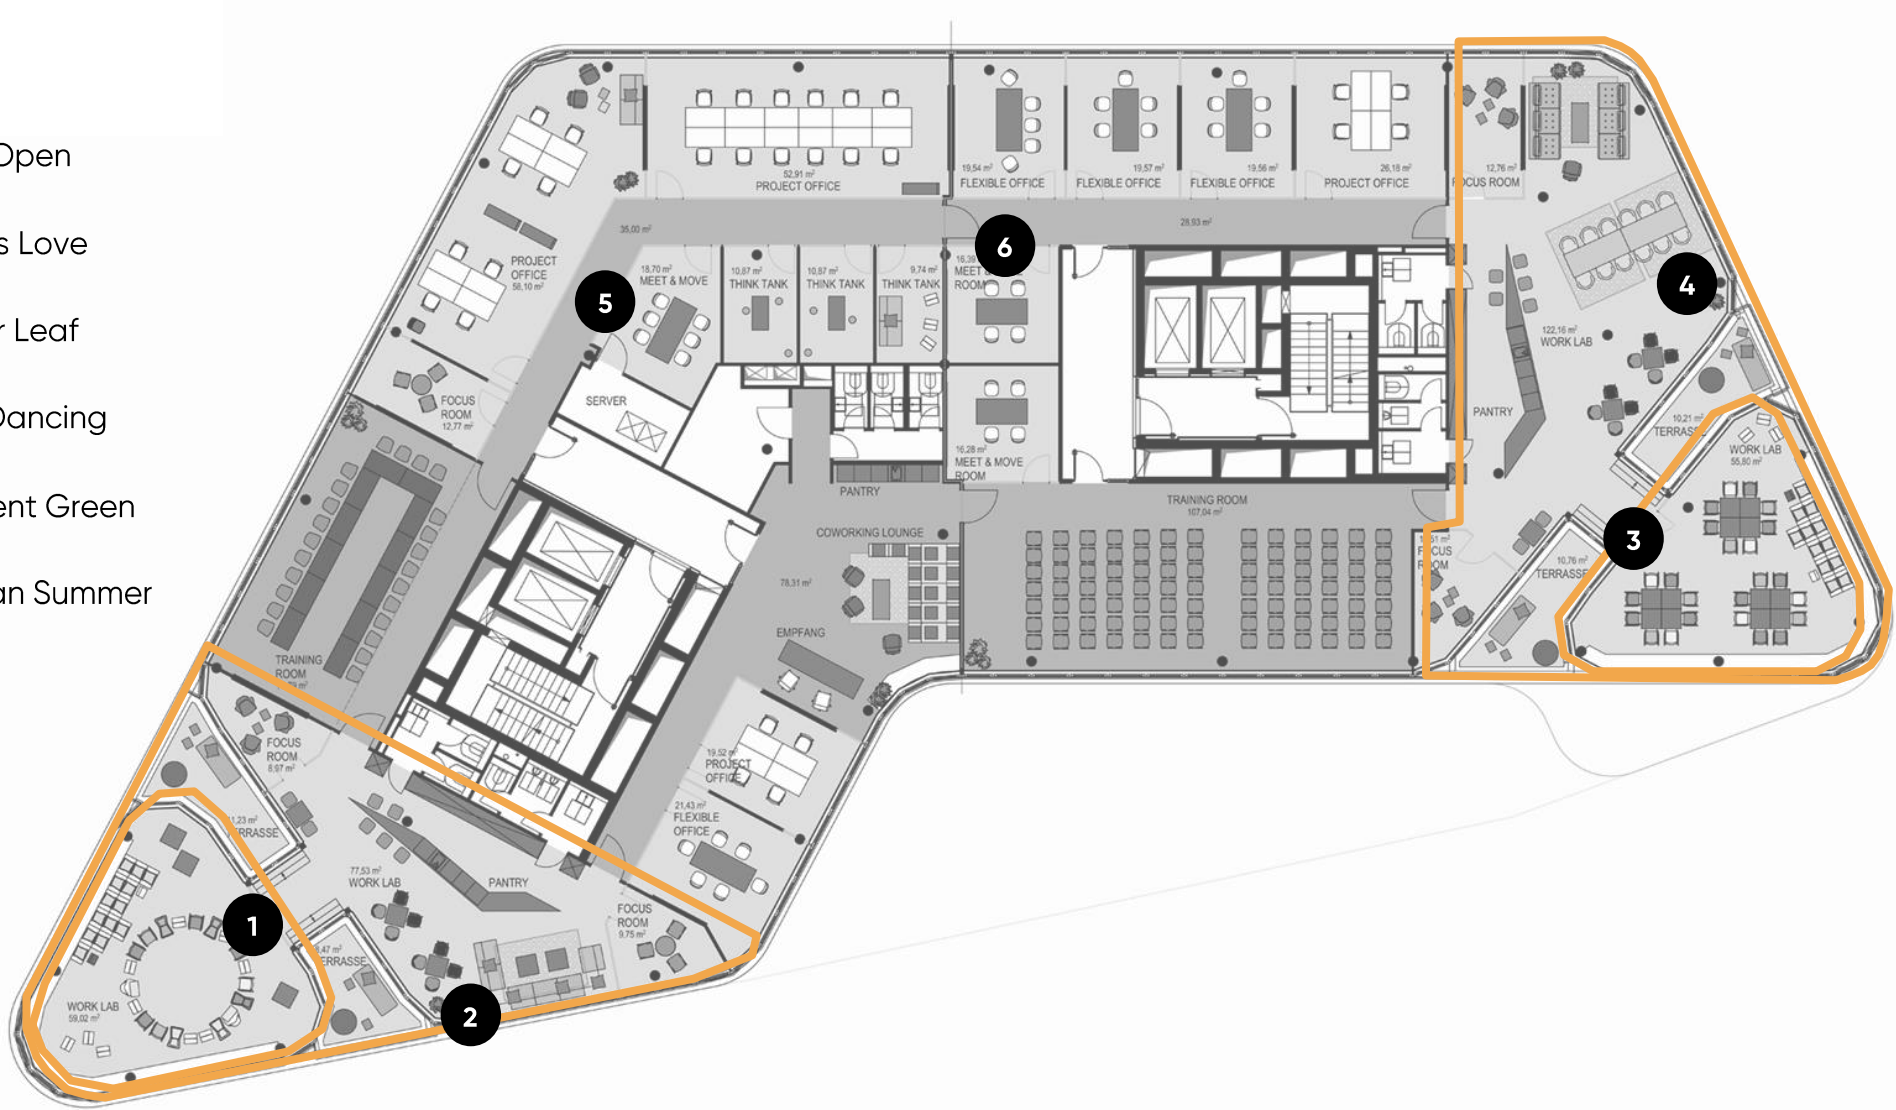

Location portfolio

Berlin DB co.lab

DESIGN OFFICES

7th floor

Meeting & conference space

 With flexible walls

- 1** Work Lab S I Wide Open
- 2** Work Lab L I Endless Love
- 3** Work Lab S II Clover Leaf
- 4** Work Lab L II Dirty Dancing
- 5** Meet & Move I Soylent Green
- 6** Meet & Move II Indian Summer

Ground floor

Meeting & conference spaces

	m ²	L x W x H in metres	New Work	U-shaped	Parliamentary	Theatre	Block	Circle	Banquet
1	59		35	12	12	50	12	15	
2	155		Unique New Work seating						
3	56		28	12	12	35	12	15	
4	202		Unique New Work seating						
5									
6									