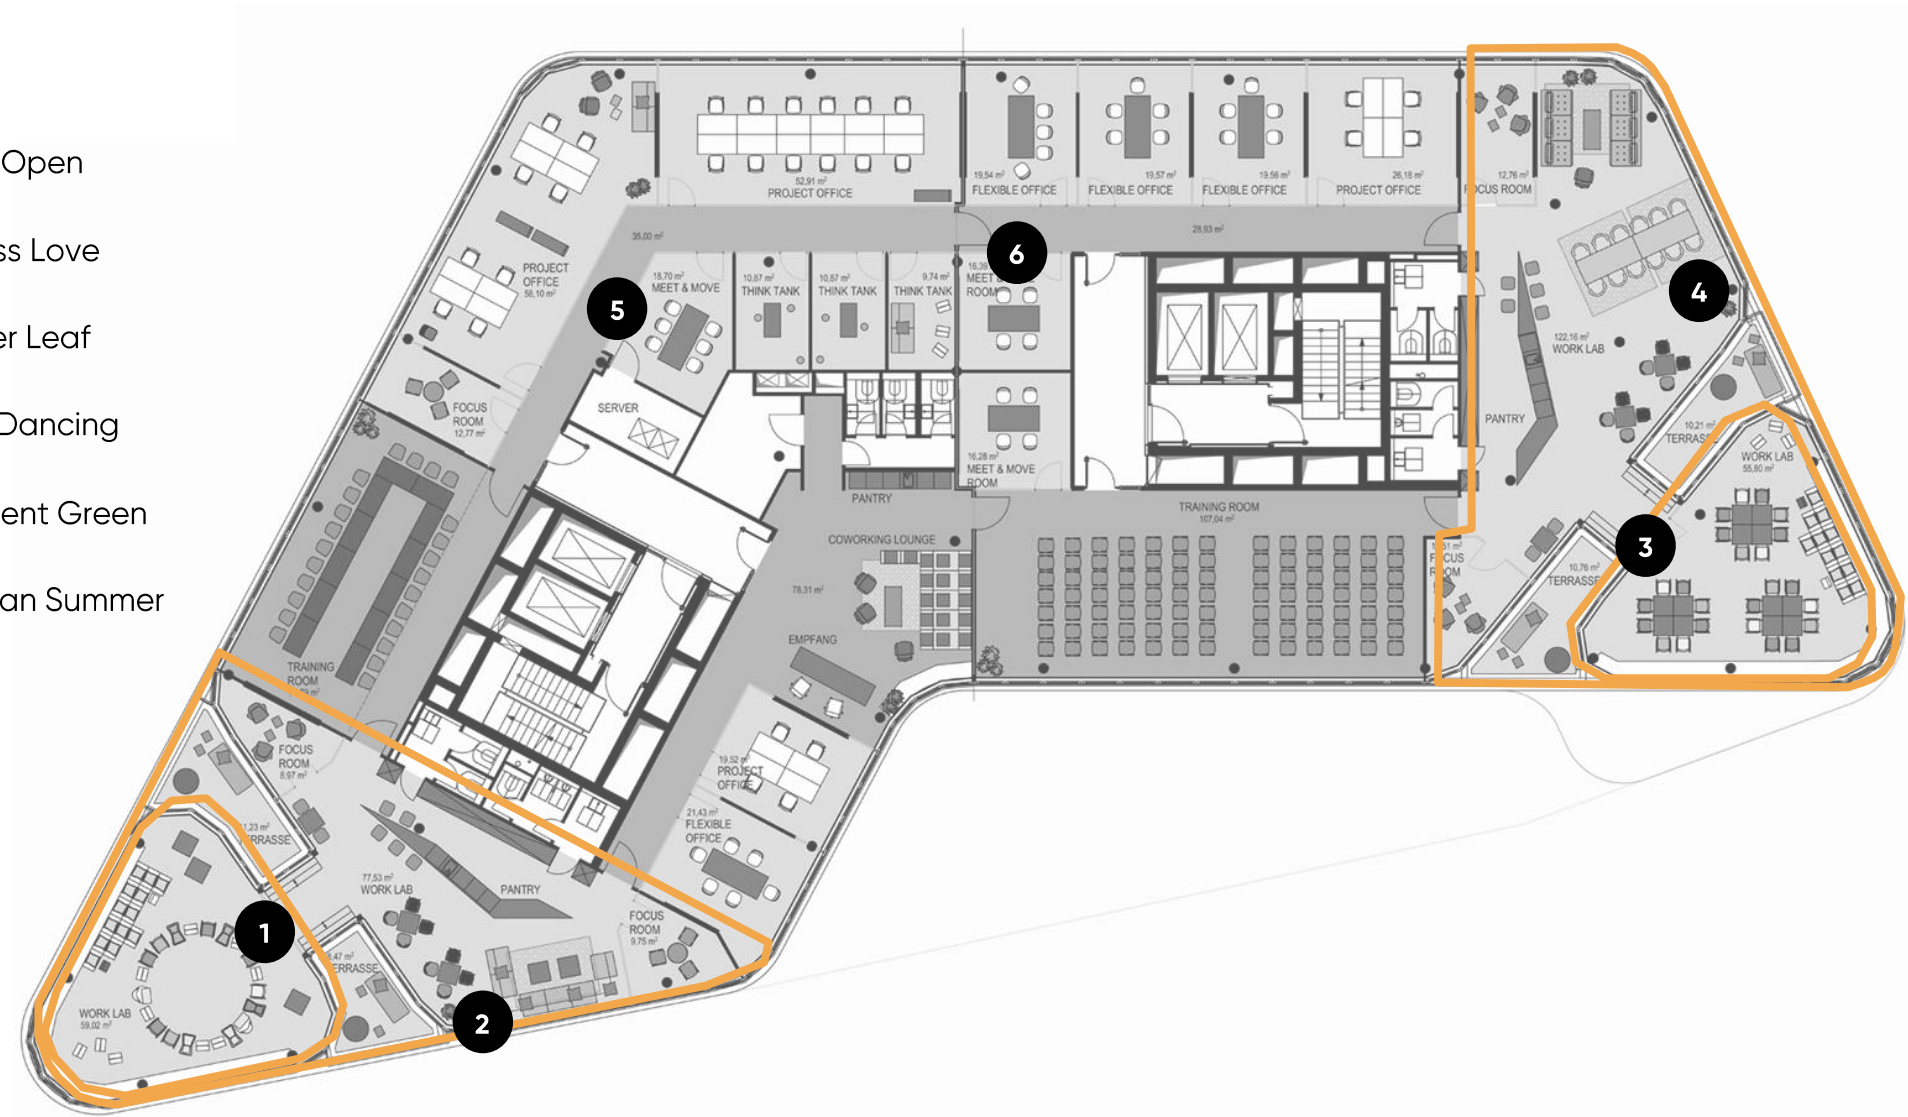

Standortportfolio

Berlin DB co.lab

DESIGN OFFICES

OG 07

Meetings & Conference

 Zusammengestellt durch flexible Wände

- 1** Work Lab S I Wide Open
- 2** Work Lab L I Endless Love
- 3** Work Lab S II Clover Leaf
- 4** Work Lab L II Dirty Dancing
- 5** Meet & Move I Soylent Green
- 6** Meet & Move II Indian Summer

EG 00

Meetings & Conference

	m ²	L x B x H in Metern	New Work	U-Form	Parlament	Theater	Block	Stuhlkreis	Bankett
1	Work Lab S I Wide Open	59	35	12	12	50	12	15	
2	Work Lab L I Endless Love	155	Außergewöhnliche New-Work-Bestuhlung						
3	Work Lab S II Clover Leaf	56	28	12	12	35	12	15	
4	Work Lab L II Dirty Dancing	202	Außergewöhnliche New-Work-Bestuhlung						
5	Meet & Move I Soylent Green								
6	Meet & Move II Indian Summer								